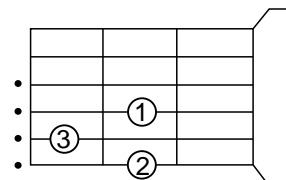

GUNS 'N ROSES

SWEET CHILD O' MINE

Rock

6

D
She's got a smile
That it seems to me
C
Reminds me of childhood memories
G
Where everything was as fresh
D
As the bright blue sky
D
Now and then
When I see her face
C
She takes me away to that special place
G
And if I stare too long
D
I'd probably break down and cry
A C D
Oh Oh Oh, Sweet child o' mine
A C D
Oh Oh Oh Oh, Sweet love of mine
D
Her hair reminds me of a warm safe place
C
Where as a child I'd hide
G
And pray for the thunder
And the rain
D
To quietly pass me by
(Refrão)

E
(Where do we go?)
G
(Where do we go now?)
A C D
(Where do we go?)_
E
Where do we go?
G
(Where do we go now?)
A C D
Where do we go now?

D