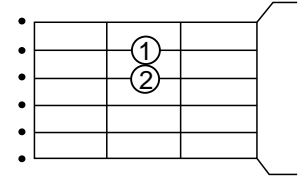

GUNS 'N ROSES

SWEET CHILD O' MINE

Rock

6

D
She's got a smile
That it seems to me
C
Reminds me of childhood memories
G
Where everything was as fresh
D
As the bright blue sky
D
Now and then
When I see her face
C
She takes me away to that special place
G
And if I stare too long
D
I'd probably break down and cry
A C D
Oh Oh Oh, Sweet child o' mine
A C D
Oh Oh Oh Oh, Sweet love of mine
D
Her hair reminds me of a warm safe place
C
Where as a child I'd hide
G
And pray for the thunder
And the rain
D
To quietly pass me by
(Refrão)

E
(Where do we go?)
G
(Where do we go now?)
A C D
(Where do we go?)_
E
Where do we go?
G
(Where do we go now?)
A C D
Where do we go now?

Em