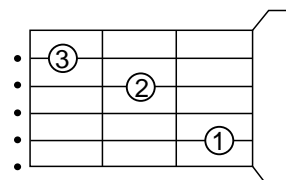

GUNS 'N ROSES

SWEET CHILD O' MINE

Rock

6

D
She's got a smile
That it seems to me
C
Reminds me of childhood memories
G
Where everything was as fresh
D
As the bright blue sky
D
Now and then
When I see her face
C
She takes me away to that special place
G
And if I stare too long
D
I'd probably break down and cry
A C D
Oh Oh Oh, Sweet child o' mine
A C D
Oh Oh Oh Oh, Sweet love of mine
D
Her hair reminds me of a warm safe place
C
Where as a child I'd hide
G
And pray for the thunder
And the rain
D
To quietly pass me by
(Refrão)

E
(Where do we go?)
G
(Where do we go now?)
A C D
(Where do we go?)_
E
Where do we go?
G
(Where do we go now?)
A C D
Where do we go now?

C