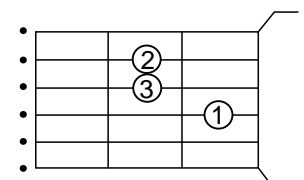

GUNS 'N ROSES

SWEET CHILD O' MINE

Rock

6

D
She's got a smile
That it seems to me
C
Reminds me of childhood memories
G
Where everything was as fresh
D
As the bright blue sky
D
Now and then
When I see her face
C
She takes me away to that special place
G
And if I stare too long
D
I'd probably break down and cry
A C D
Oh Oh Oh, Sweet child o' mine
A C D
Oh Oh Oh Oh, Sweet love of mine
D
Her hair reminds me of a warm safe place
C
Where as a child I'd hide
G
And pray for the thunder
And the rain
D
To quietly pass me by
(Refrão)

E
(Where do we go?)
G
(Where do we go now?)
A C D
(Where do we go?)_
E
Where do we go?
G
(Where do we go now?)
A C D
Where do we go now?

E