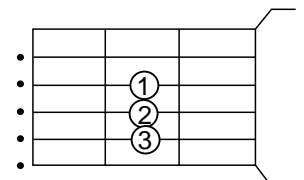

GUNS 'N ROSES

SWEET CHILD O' MINE

Rock

6

D
She's got a smile
That it seems to me
C
Reminds me of childhood memories
G
Where everything was as fresh
D
As the bright blue sky
D
Now and then
When I see her face
C
She takes me away to that special place
G
And if I stare too long
D
I'd probably break down and cry
A C D
Oh Oh Oh, Sweet child o' mine
A C D
Oh Oh Oh Oh, Sweet love of mine
D
Her hair reminds me of a warm safe place
C
Where as a child I'd hide
G
And pray for the thunder
And the rain
D
To quietly pass me by
(Refrão)

E
(Where do we go?)
G
(Where do we go now?)
A C D
(Where do we go?)_
E
Where do we go?
G
(Where do we go now?)
A C D
Where do we go now?

A