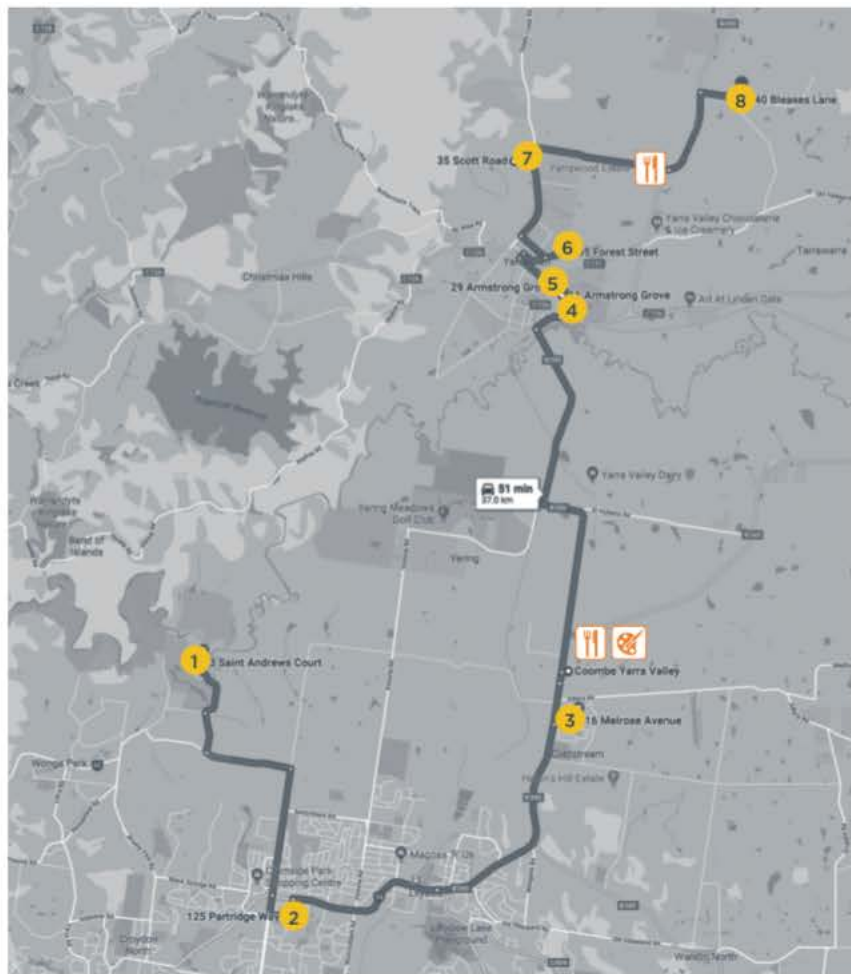

7 Margaret A McLoughlin
**Oil Painting, Acrylic, Mixed Media,
Linoprinting; Mokuhanga Prints**
'Dandara', 35 Scott Rd,
Yarra Glen
Ph 0401 00 1907
www.margaretmcloughlinartist.com

8 Ted Secombe,
Porcelain, wheel thrown
240 Bleases Lane,
Dixons Creek
Ph 0419 572 882
facebook @TedSecombeArtist