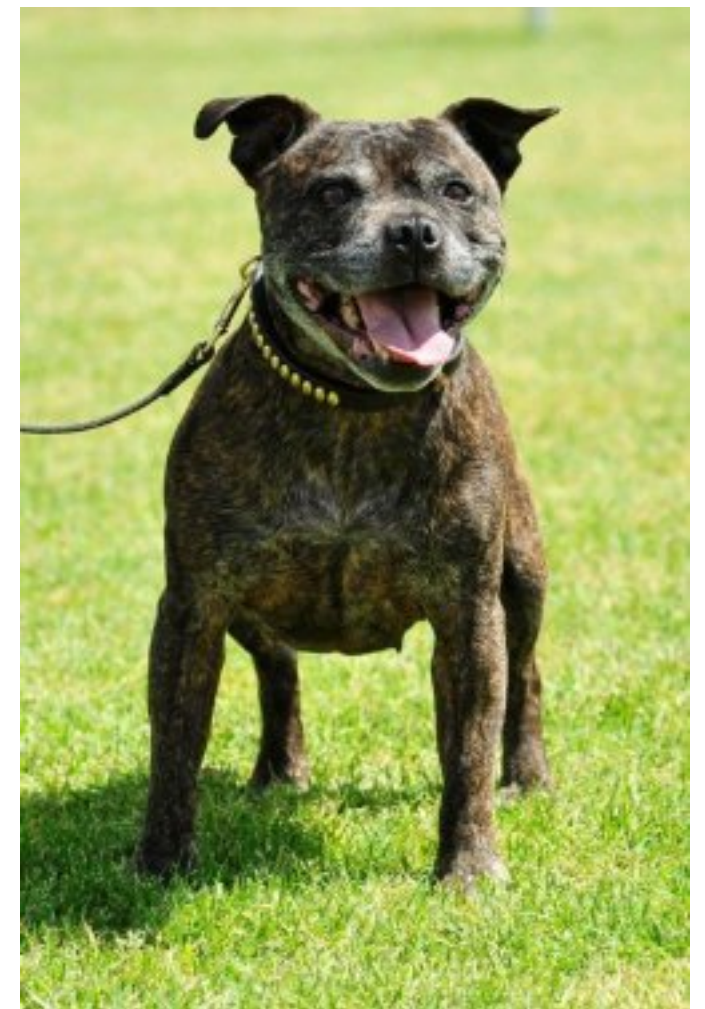

2 TOPLOADER BLACK MARIA
17/8/08
Sire: Toploader Johnny Dexta
Dam: Likalot Strike A Pose
Owner: C.W. Heard
Breeder: Exh

Black Brindle bitch of excellent quality, balanced without any exaggerati feminine, excellent expression, darkest of eyes, neat rose ears, she has a beau front, straight ample bone, neat feet. Hard fit condition, level topline, great tail possesses a lot of virtues, can't understand why hasn't titled yet? Could swap pl at any stage, close decision

3 CH VERYSHARP A REAL DEAL
Sire: Ch Magicpowers Lgndatpowerpaws (Imp Fin)
Dam: Ch Verysharp Madam Foo Foo
Owner: T.J. Amos
Breeder: Exh

Black Brindle, larger girl than 1st and 2nd pleasing head shape, dark eyes. Sci bite, good well boned front, longer in loin, muscular hindquarters, presented in hard condition, moved and handled well.

4 SOLIDROCK ENGLISH EDITION DOB:
Sire: UK Ch Tillcarr Pyroteknik (JW) (Imp.UK)
Dam: Ch. Doobagg Akiss Ov Venom
Owner: K. Cairns & S. Hanley
Breeder: Exh

5 GR CH CROSSGUNS LADY MADONNA (Imp UK) DOB:
30/7/05
Sire: Eng Ch Cashalee Charmer At Crossguns
Dam: Crossguns Yahoo
Owner: F. Strover
Breeder: W. & J. Blacker

Neuter Dog -

Neuter Bitch - 2

1 POWAFORD EYECANDY DOB:
Sire: Waurstafford Great Prize
Dam: Powaford Eyes Wide Shut
Owner: M. & H. Jenneys
Breeder: R. Jenkins

2 BILSTONWAKE SHIRLYWICH DOB:
Sire: Gr Ch Jenrana Black Mail
Dam: Ch Widestride War Dance
Owner: S. Osborne
Breeder: G. & S.P. Swalling

Challenge Dog

TOPLOADER LITTLE BRICK

Reserve Dog

KOENDIDDA DRAGONS BREATH

Challenge Bitch **& BEST IN SHOW**

CH BROHEZ BLACK ART

Reserve Bitch **& R/U BEST IN SHOW**

XAMRIK ROGUE

Please report any errors directly to the [WEB MASTER](#)