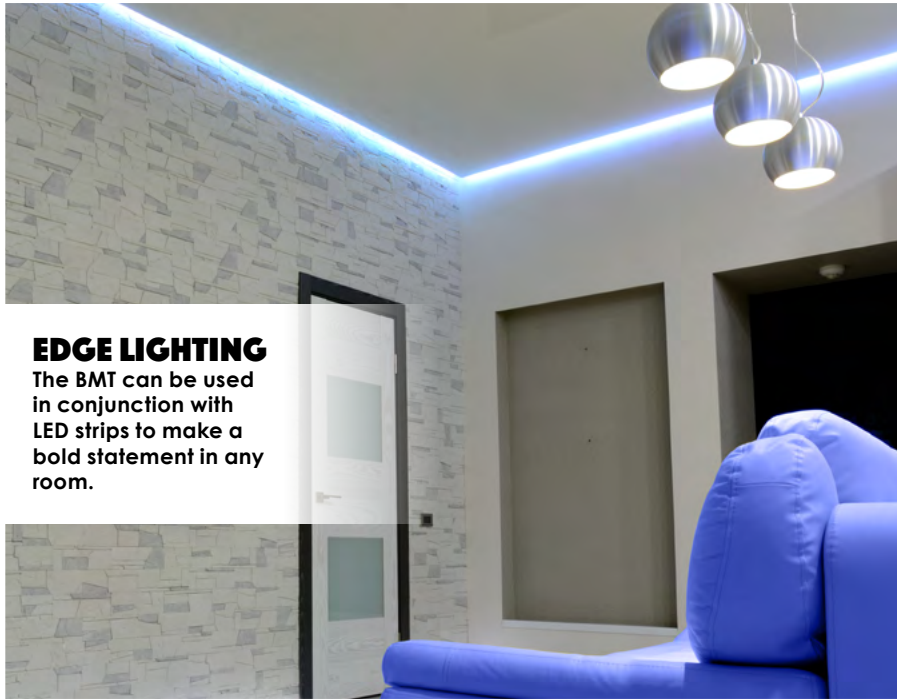

EDGE LIGHTING

The BMT can be used in conjunction with LED strips to make a bold statement in any room.

COLUMNS AND PIERS

The use of the BMT will provide a clean and concise square finish to the external corners without the need to mitre the edges of your tiles or stone.