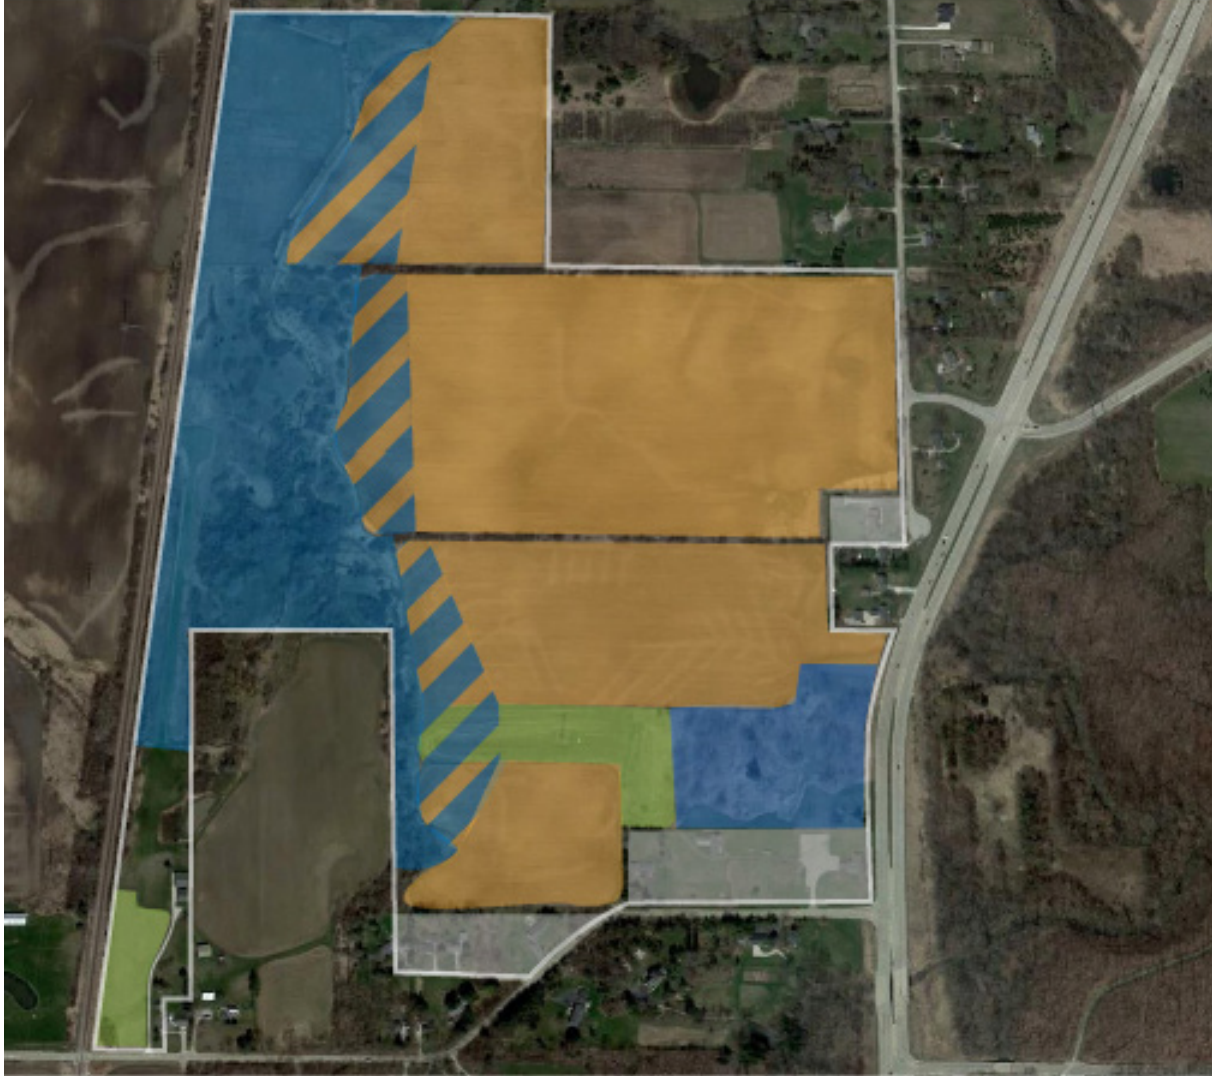

LAND USE AT THE SOMERS FARM

LEGEND

-  HOLLOW STEEL RESTORATION AREAS
-  CONVENTIONAL PRODUCTION LAND
-  CERTIFIABLE PRODUCTION LAND
-  PRODUCTION LAND SLATED FOR RESTORATION
-  HOUSING AND INFRASTRUCTURE

58 Acres of conventional land and 7 acres of certifiable organic land are available for lease starting April 1, 2018. Parcels of 5-30 acres are available, and on-site housing is included in the lease.