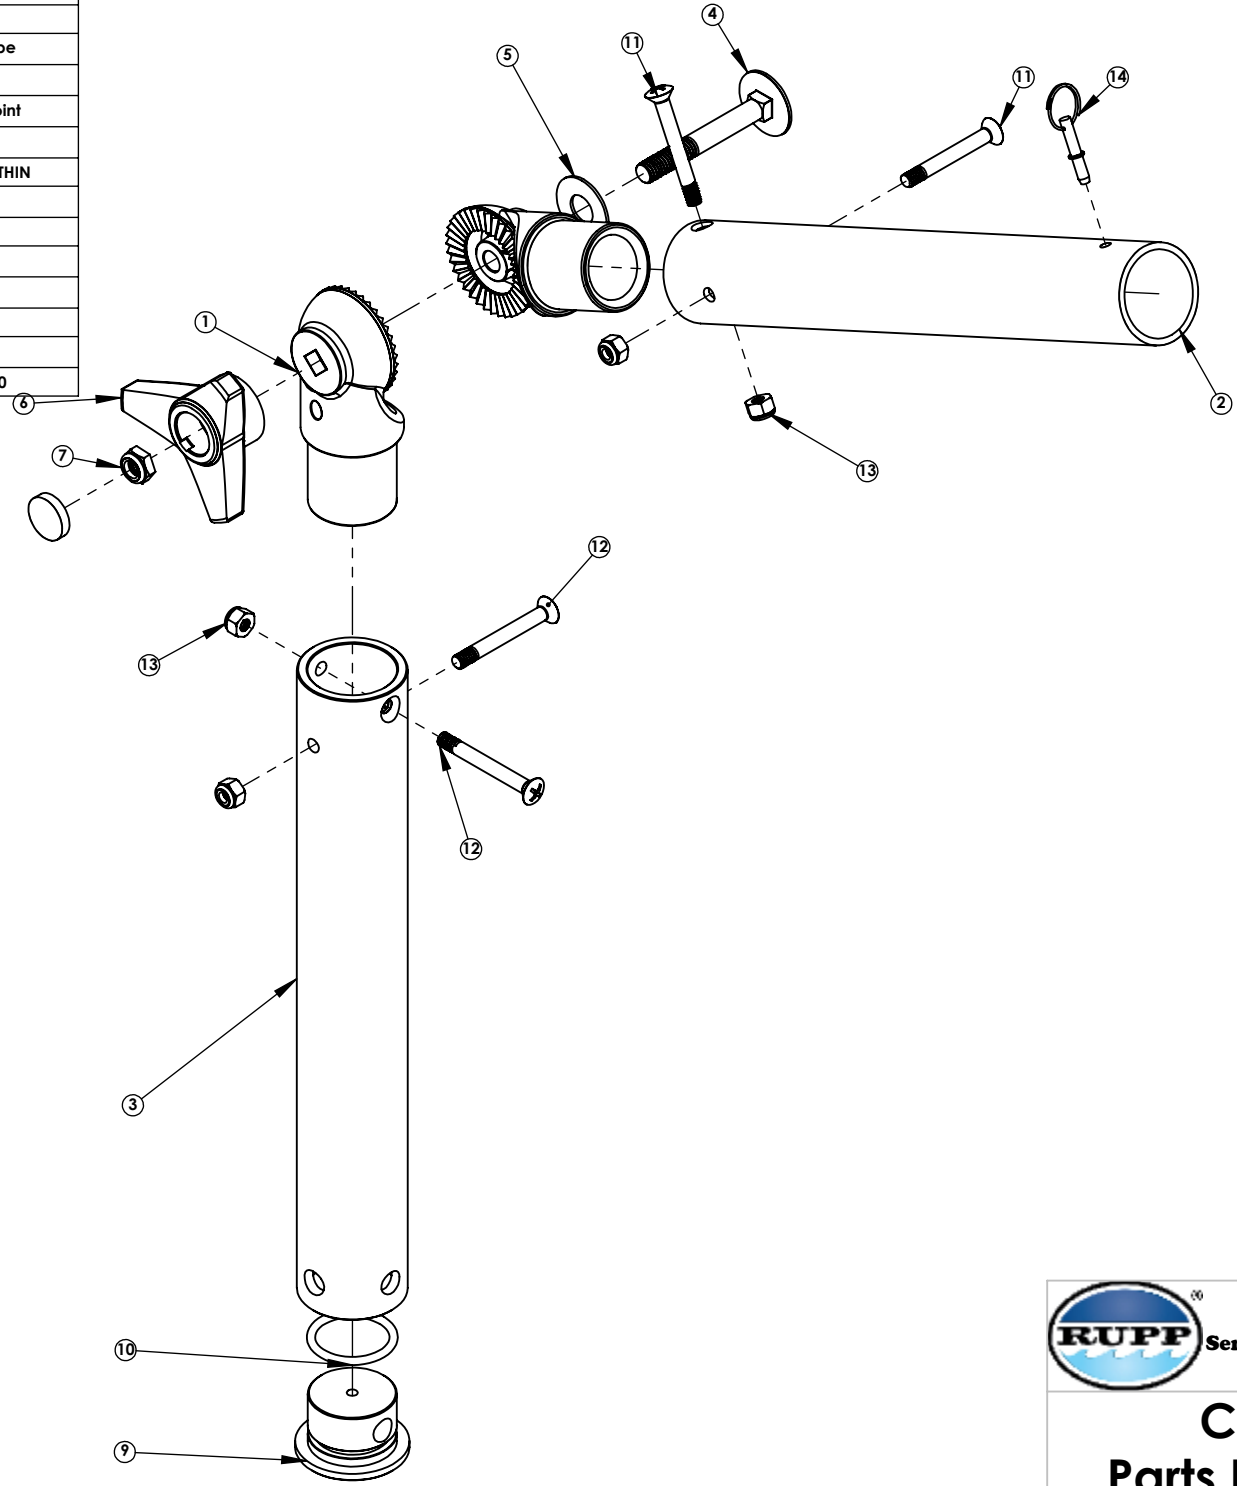

#	QTY	Part No	Description
1	2	16-1425-34	RADIAL JOINT
2	1	16-1437-23	UPPER RADIAL TUBE
3	1	13-1439-23	Radial Arm Adapter Tube
4	1	16-1432-40	Step Bolt, 2.90
5	1	16-1441-50	Nylon Washer, Radial Joint
6	1	16-1427-50	THREE SPOKE KNOB
7	1	16-1433-40	3/8-16 THREAD JAM-NUT THIN
8	1	16-1427-AS	cap
9	1	13-1551-50	ROTATION PLUG
10	1	13-1565-70	#216 'O' Ring
11	2	420-2075-130	1/4-20 x 2.075
12	2	420-2200-130	1/4-20 x 2.2in Screw
13	4	420-NEO-01	1/4-20 Nylock Nut
14	1	16-1438-40	Release Pin 3/16 x .400

Rupp Marine Inc
 Serious Sportfishing Hardware
 (772)286-5300 (866)477-2678

CA-0085
Parts Breakdown