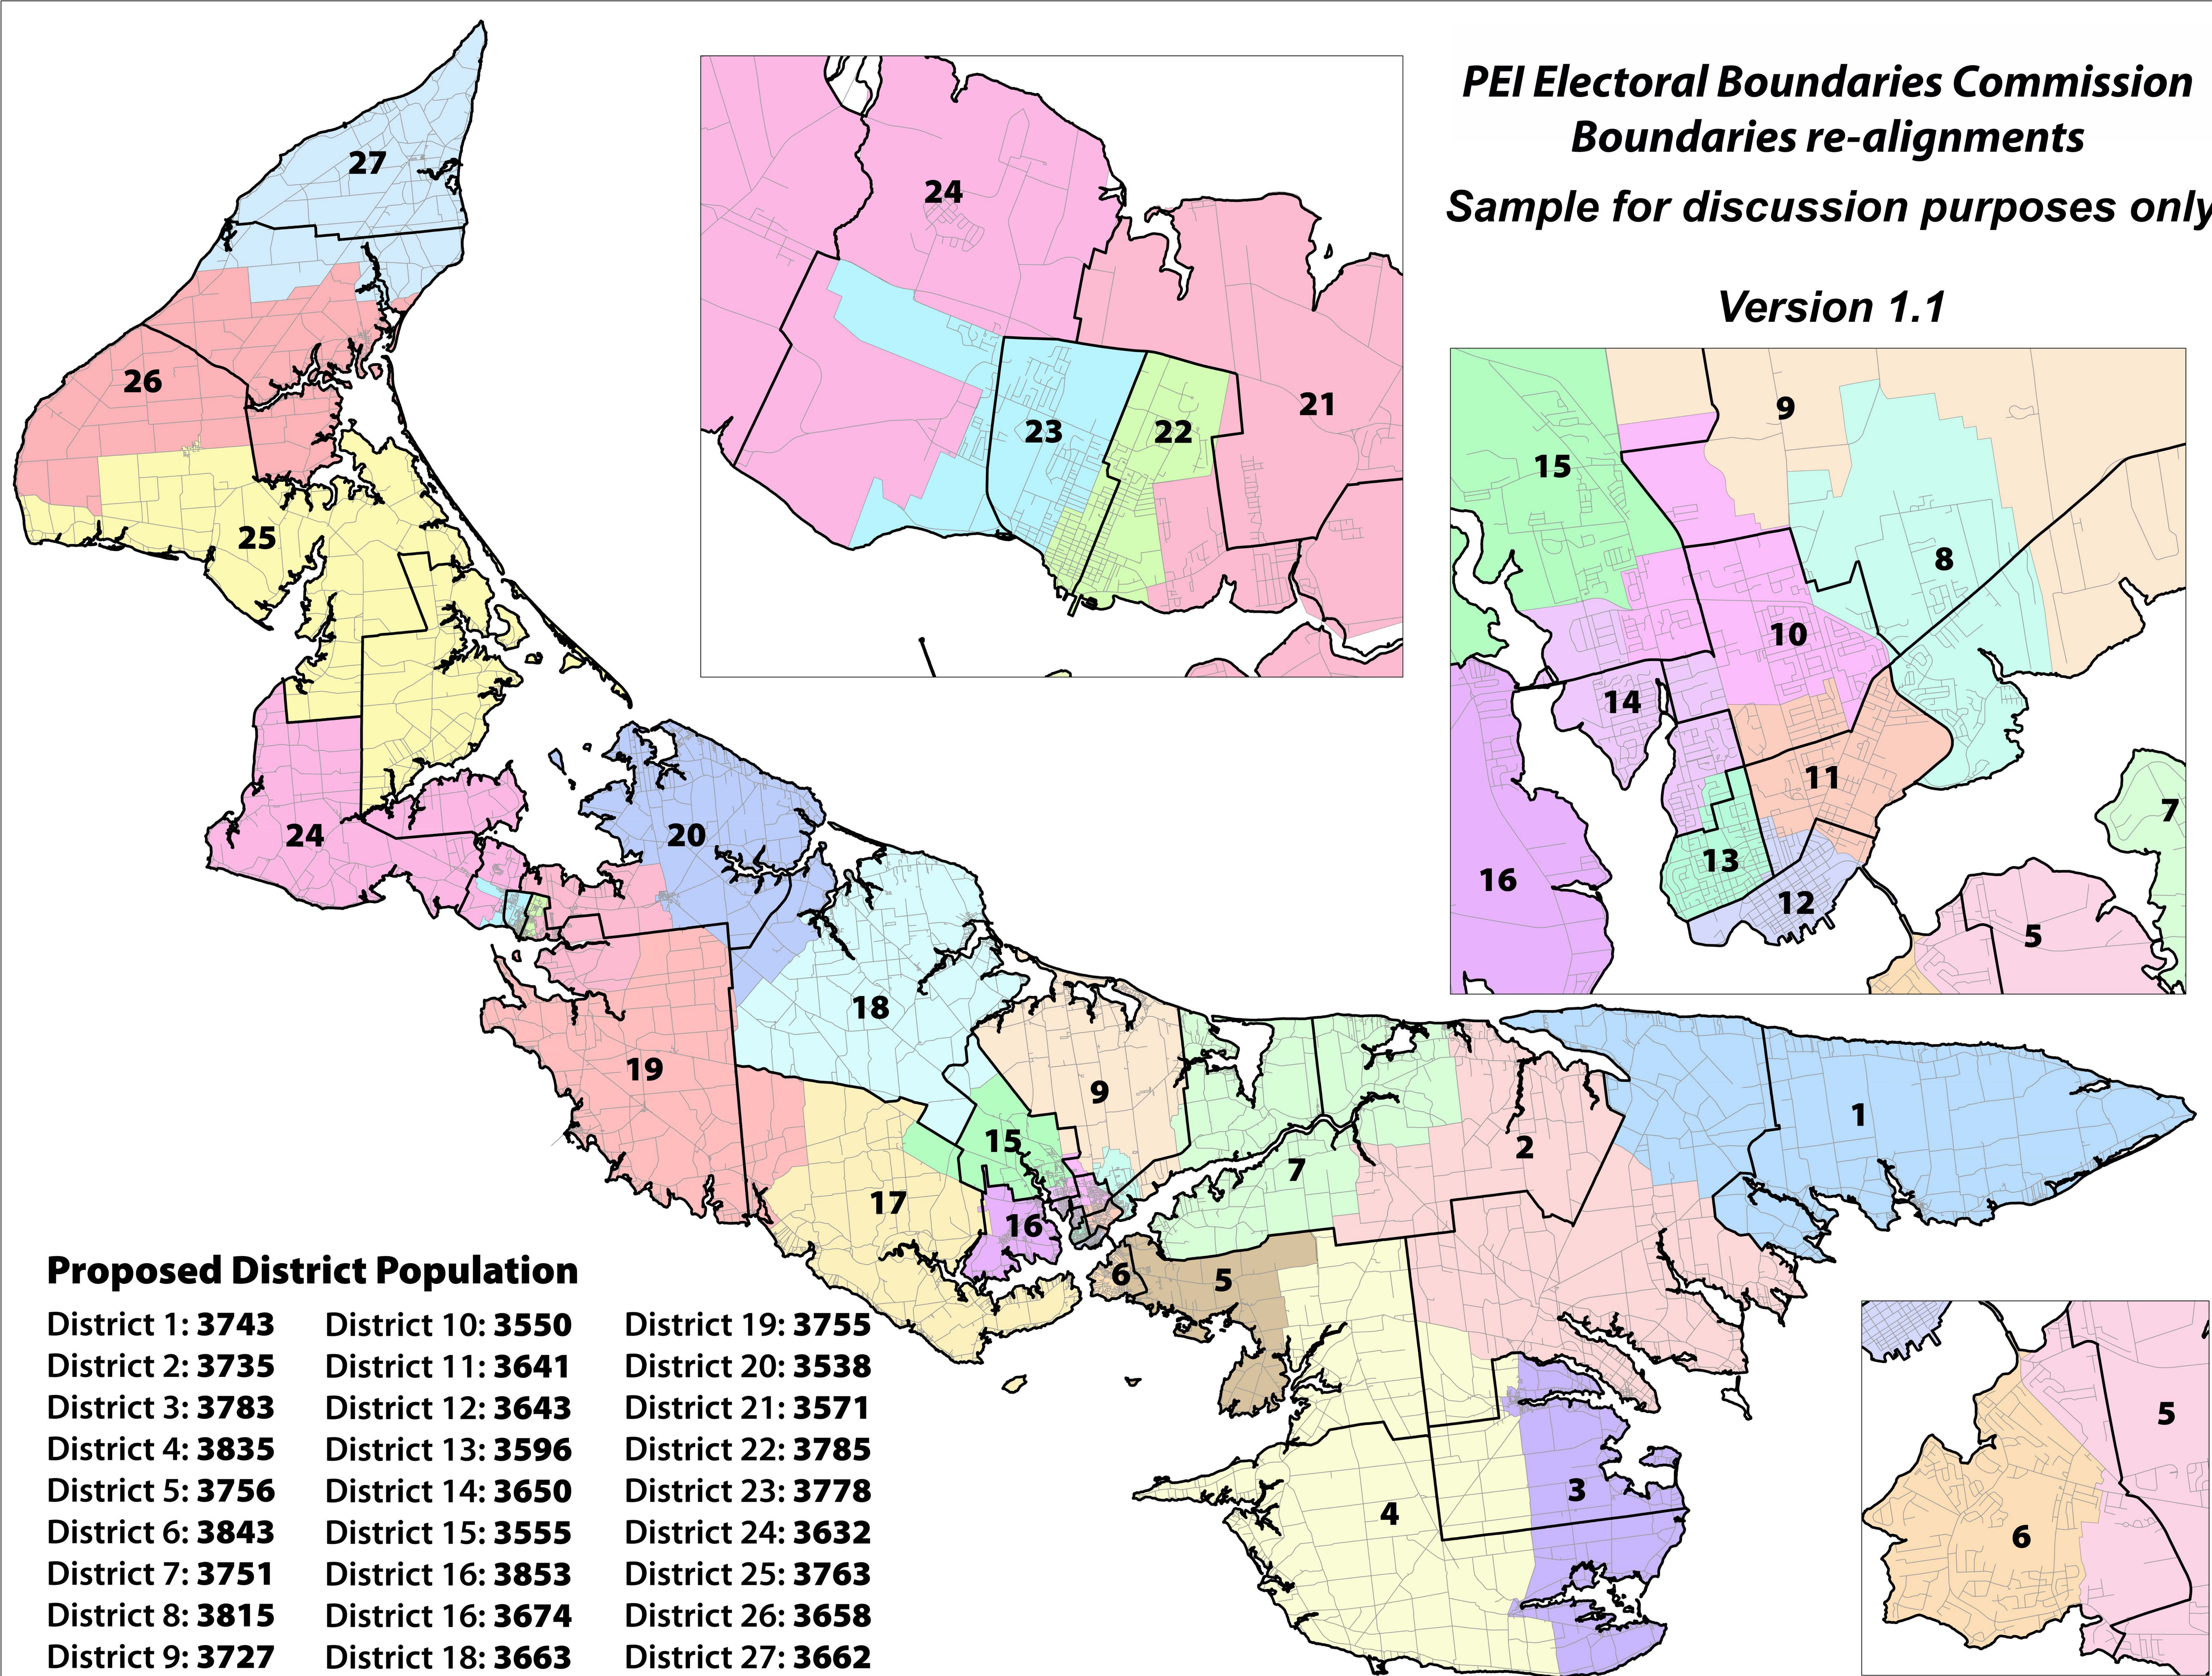

PEI Electoral Boundaries Commission
Boundaries re-alignments
Sample for discussion purposes only

Version 1.1

Proposed District Population

District 1: 3743	District 10: 3550	District 19: 3755
District 2: 3735	District 11: 3641	District 20: 3538
District 3: 3783	District 12: 3643	District 21: 3571
District 4: 3835	District 13: 3596	District 22: 3785
District 5: 3756	District 14: 3650	District 23: 3778
District 6: 3843	District 15: 3555	District 24: 3632
District 7: 3751	District 16: 3853	District 25: 3763
District 8: 3815	District 16: 3674	District 26: 3658
District 9: 3727	District 18: 3663	District 27: 3662