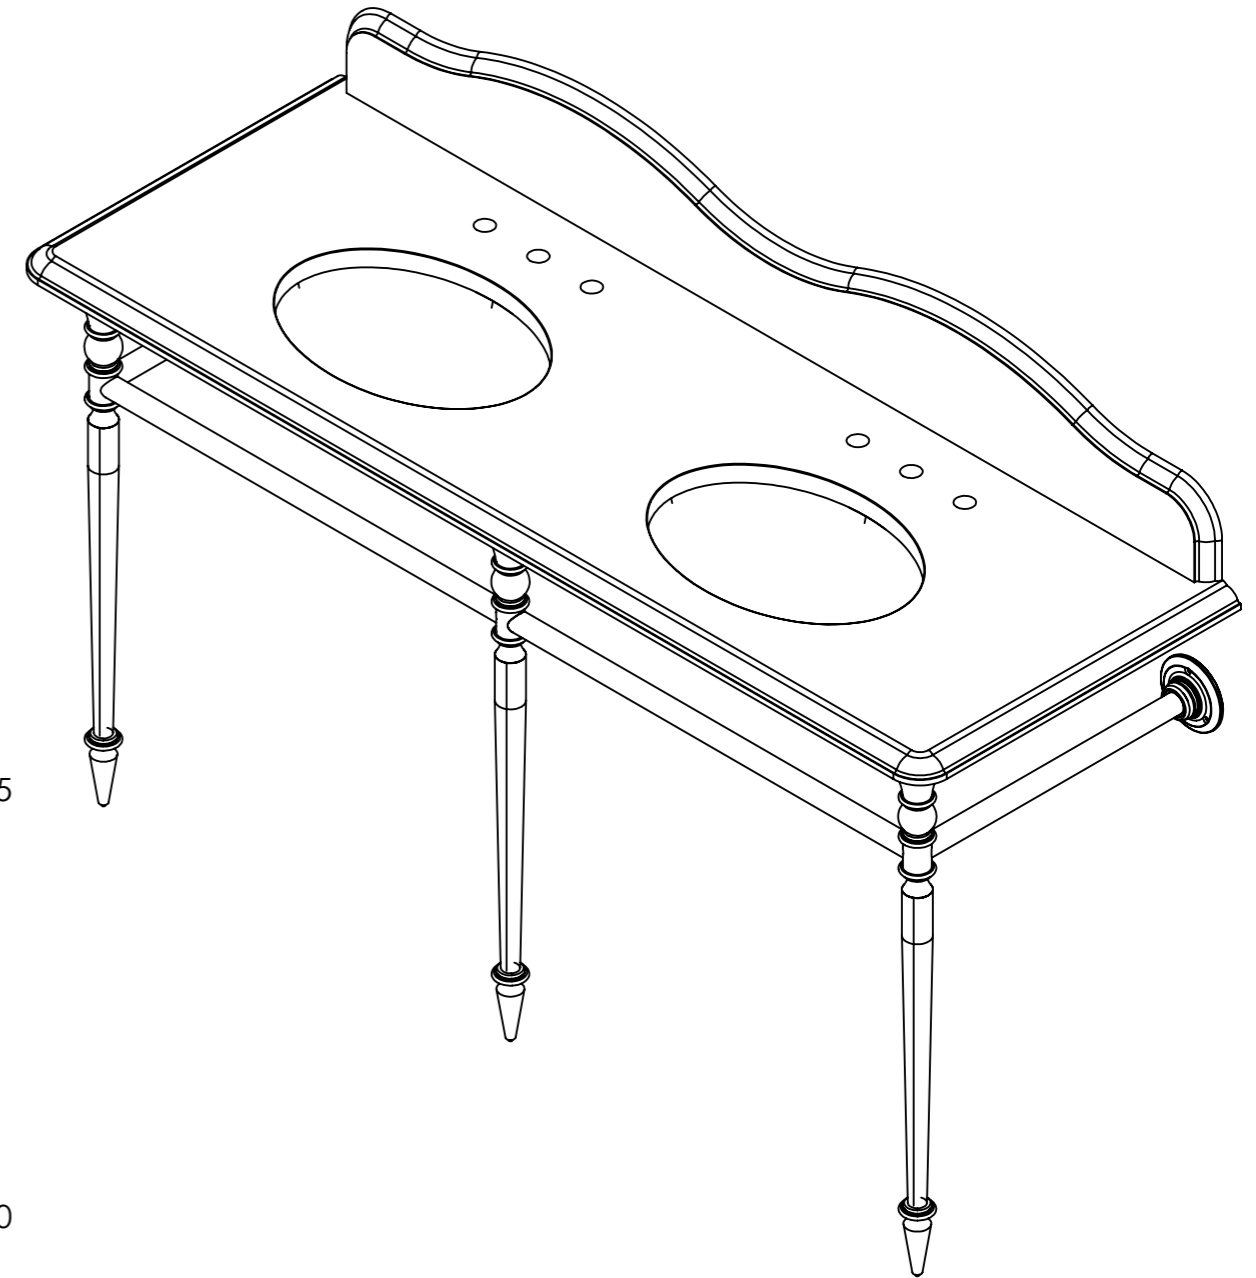

BARD & BRAZIER

DO NOT SCALE DRAWING ALL DIMENSIONS ARE IN MILLIMETERS AND MAY VARY ± 5mm AS THEY ARE HANDMADE, HAND SOLDERED AND POLISHED  
 WE THEREFORE RECOMMEND THAT ANY INSTALLATION WORK BE CARRIED OUT UPON RECEIPT OF RAIL.

TITLE:  
 HEPBURN MARBLE TOP DOUBLE BASIN AND STAND  
 - 1095H x 1700W x 600D

SCALE: 1:10 DATE: 21/08/2018

PRODUCT CODE:  
 HBN170-60