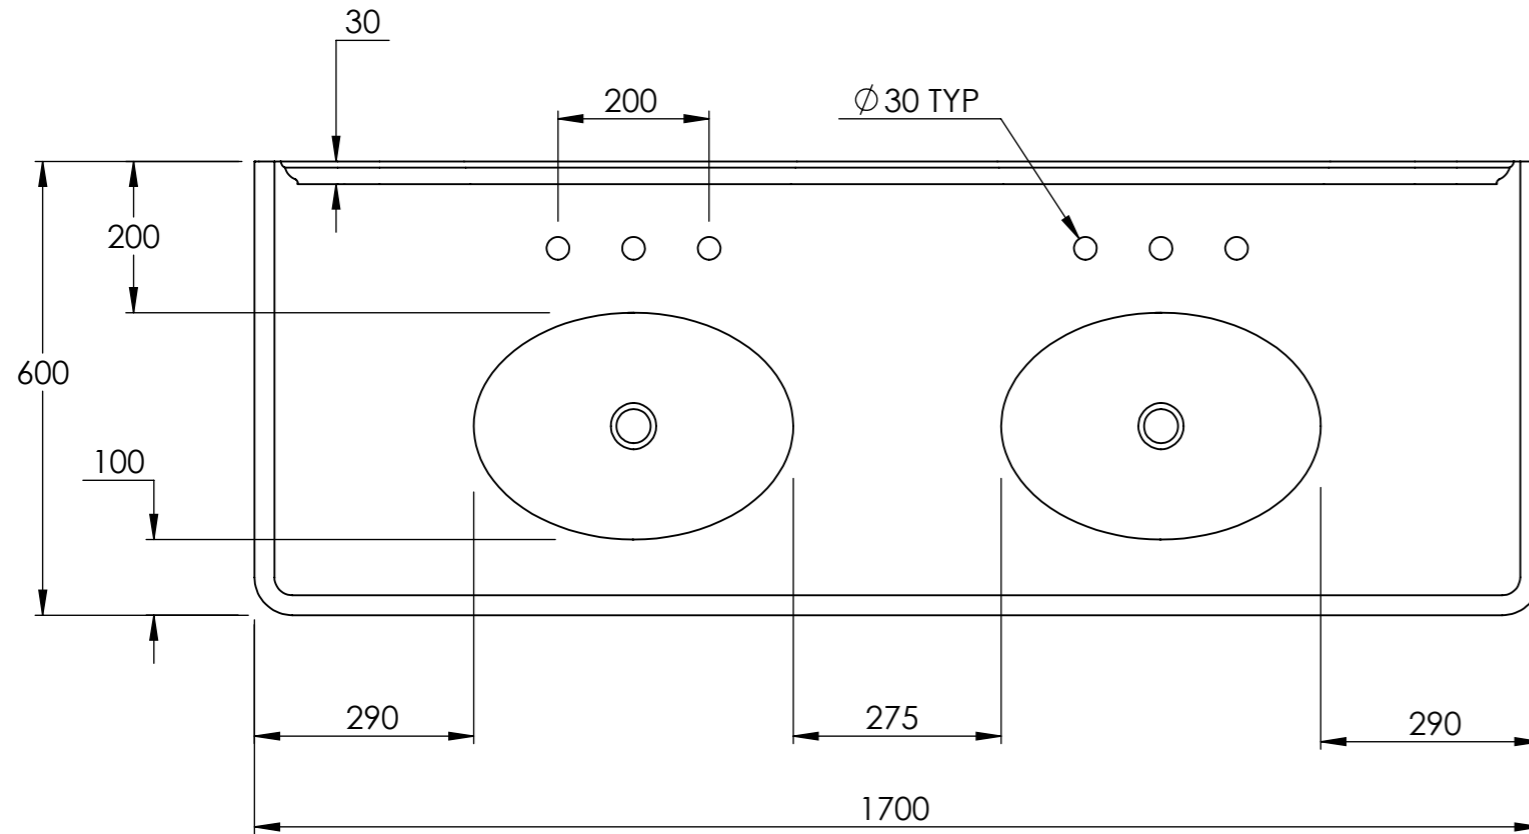

BARD & BRAZIER

DO NOT SCALE DRAWING ALL DIMENSIONS ARE IN MILLIMETERS AND MAY VARY ± 5mm AS THEY ARE HANDMADE, HAND SOLDERED AND POLISHED  
 WE THEREFORE RECOMMEND THAT ANY INSTALLATION WORK BE CARRIED OUT UPON RECEIPT OF RAIL.

TITLE:  
 HEPBURN MARBLE TOP DOUBLE BASIN AND STAND  
 - 1095H x 1700W x 600D

SCALE: 1:10 DATE: 21/08/2018

PRODUCT CODE:  
 HBN170-60