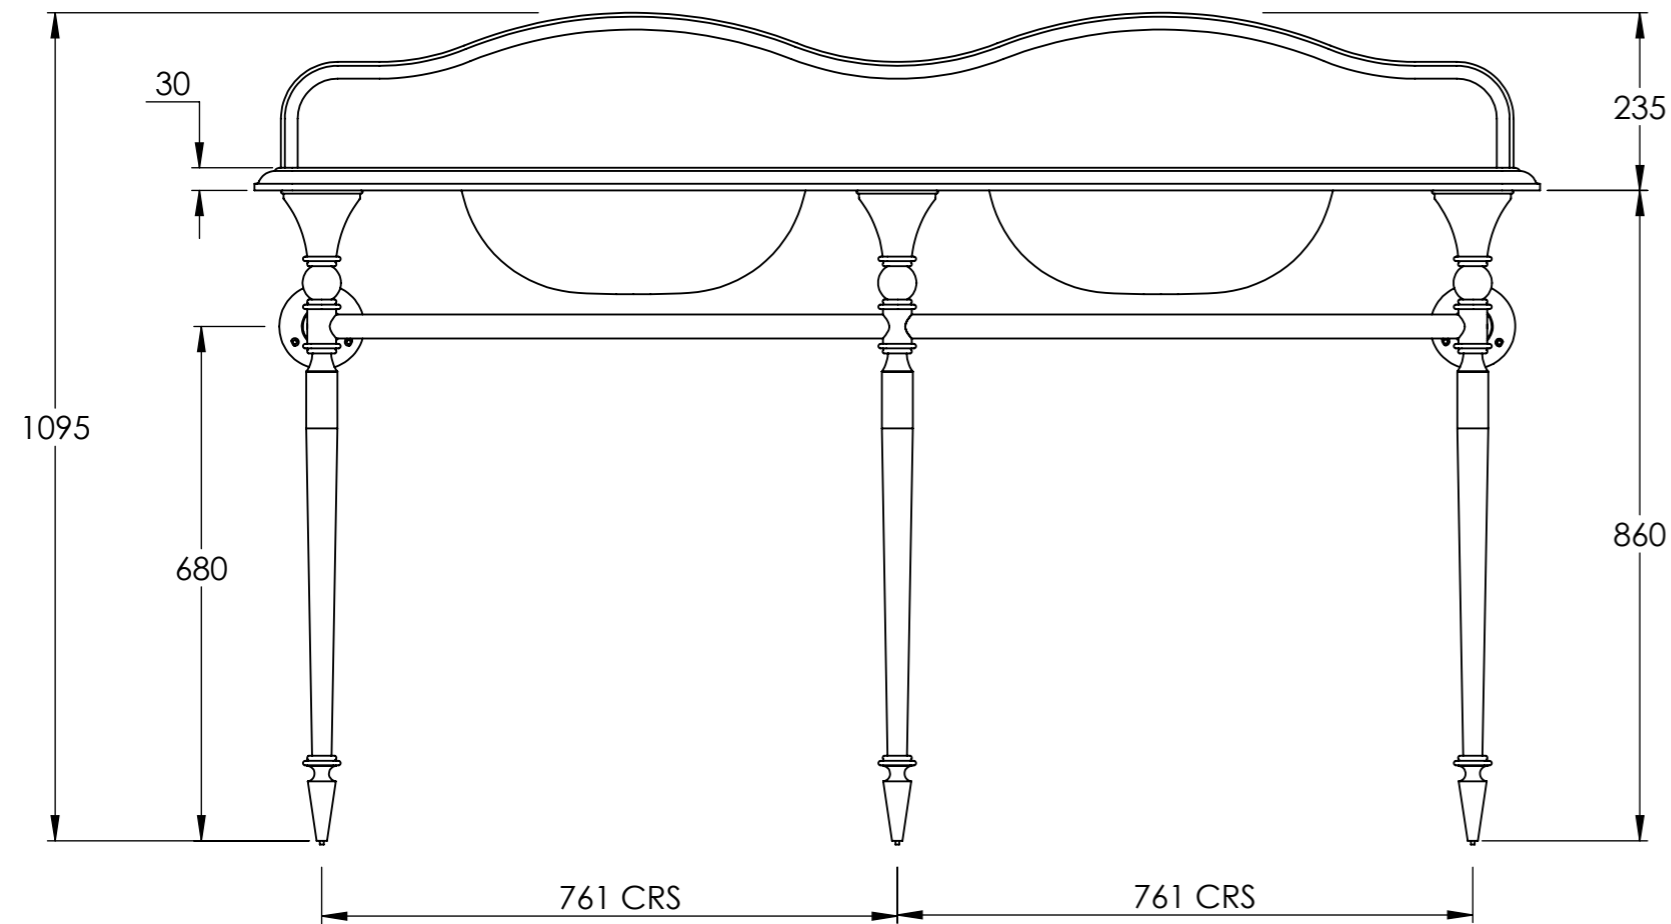

BARD & BRAZIER

DO NOT SCALE DRAWING ALL DIMENSIONS ARE IN MILLIMETERS AND MAY VARY ± 5mm AS THEY ARE HANDMADE, HAND SOLDERED AND POLISHED  
 WE THEREFORE RECOMMEND THAT ANY INSTALLATION WORK BE CARRIED OUT UPON RECEIPT OF RAIL.

TITLE:  
 HEPBURN MARBLE TOP DOUBLE BASIN AND STAND  
 - 1095H x 1700W x 600D

SCALE: 1:10 DATE: 21/08/2018

PRODUCT CODE:  
 HBN170-60