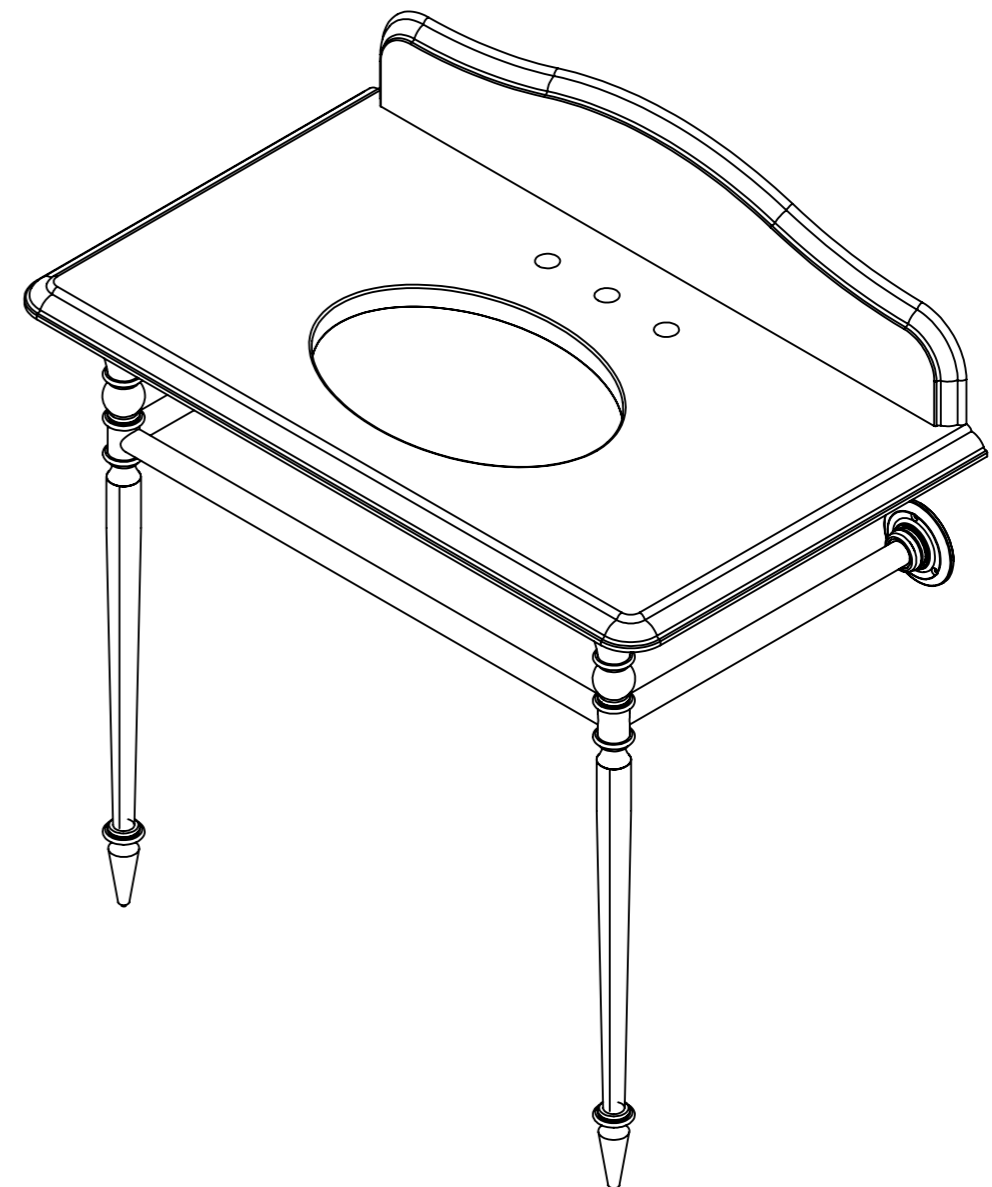

BARD & BRAZIER

DO NOT SCALE DRAWING ALL DIMENSIONS ARE IN MILLIMETERS AND MAY VARY ± 5mm AS THEY ARE HANDMADE, HAND SOLDERED AND POLISHED  
 WE THEREFORE RECOMMEND THAT ANY INSTALLATION WORK BE CARRIED OUT UPON RECEIPT OF RAIL.

BARD & BRAZIER LIMITED T: +44 (0) 121 270 2222  
 MARSTON ROAD E: INFO@BARDBRAZIER.CO.UK  
 WOLVERHAMPTON  
 WEST MIDLANDS WWW.BARDBRAZIER.CO.UK  
 WV2 4LX  
 UK

TITLE:  
 HEPBURN MARBLE TOP SINGLE BASIN AND STAND  
 - 1095H x 1050W x 600D

BARD & BRAZIER RAILS ARE MADE IN ENGLAND  
 FROM HIGH QUALITY BRASS

SCALE: 1:9 DATE: 21/08/2018

PRODUCT CODE:  
 HBN105-60