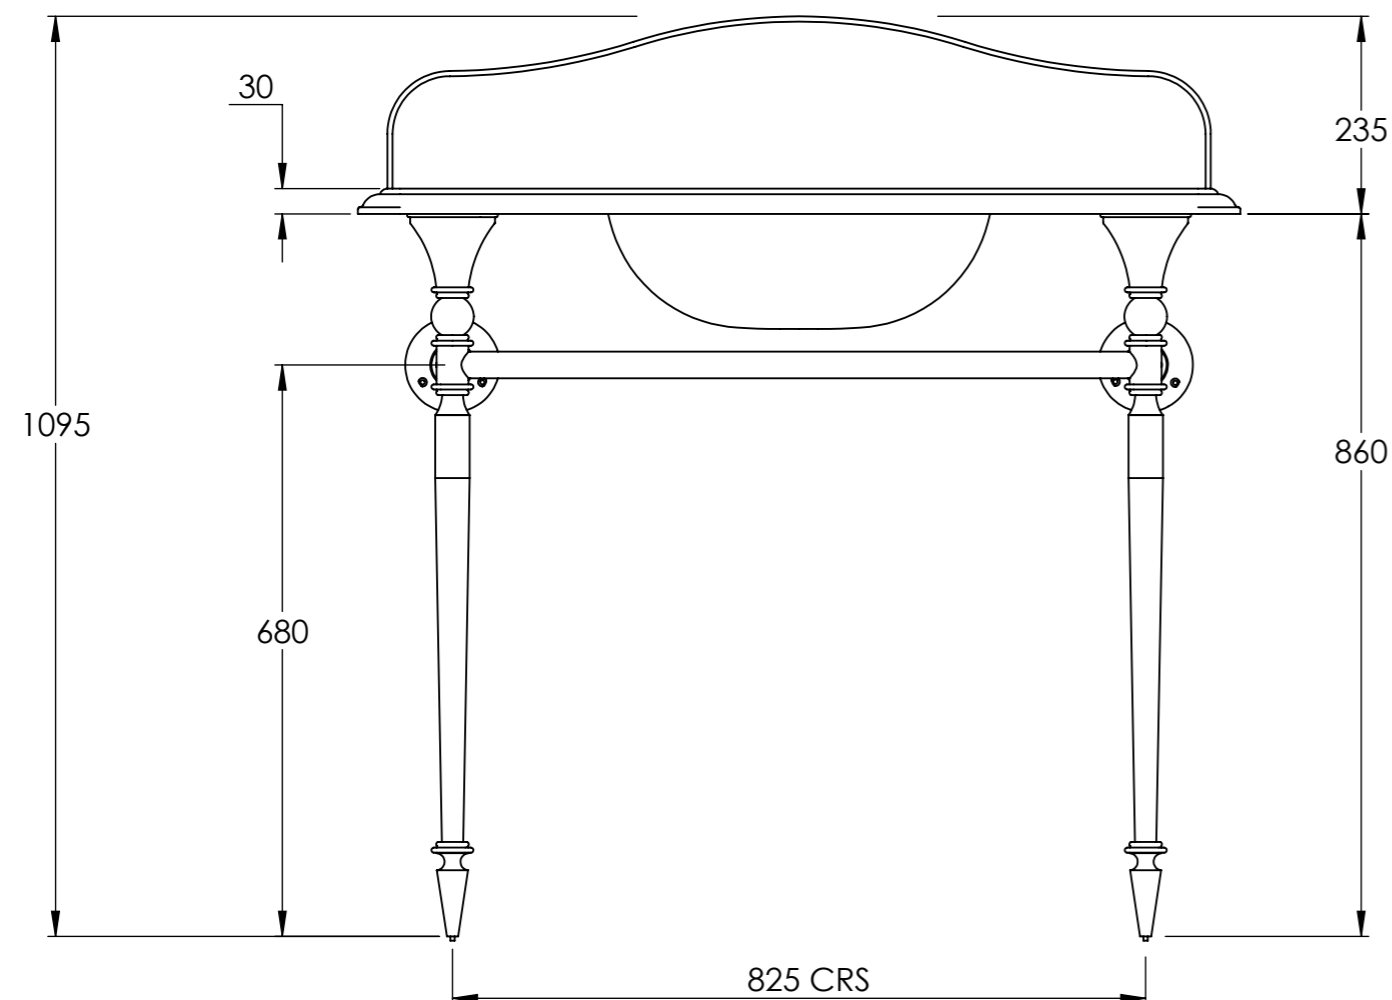

BARD & BRAZIER

DO NOT SCALE DRAWING ALL DIMENSIONS ARE IN MILLIMETERS AND MAY VARY ± 5mm AS THEY ARE HANDMADE, HAND SOLDERED AND POLISHED  
 WE THEREFORE RECOMMEND THAT ANY INSTALLATION WORK BE CARRIED OUT UPON RECEIPT OF RAIL.

BARD & BRAZIER LIMITED T: +44 (0) 121 270 2222  
 MARSTON ROAD E: INFO@BARDBRAZIER.CO.UK  
 WOLVERHAMPTON  
 WEST MIDLANDS WWW.BARDBRAZIER.CO.UK  
 WV2 4LX  
 UK

TITLE:  
 HEPBURN MARBLE TOP SINGLE BASIN AND STAND  
 - 1095H x 1050W x 600D

BARD & BRAZIER RAILS ARE MADE IN ENGLAND  
 FROM HIGH QUALITY BRASS

SCALE: 1:9 DATE: 21/08/2018

PRODUCT CODE:  
 HBN105-60