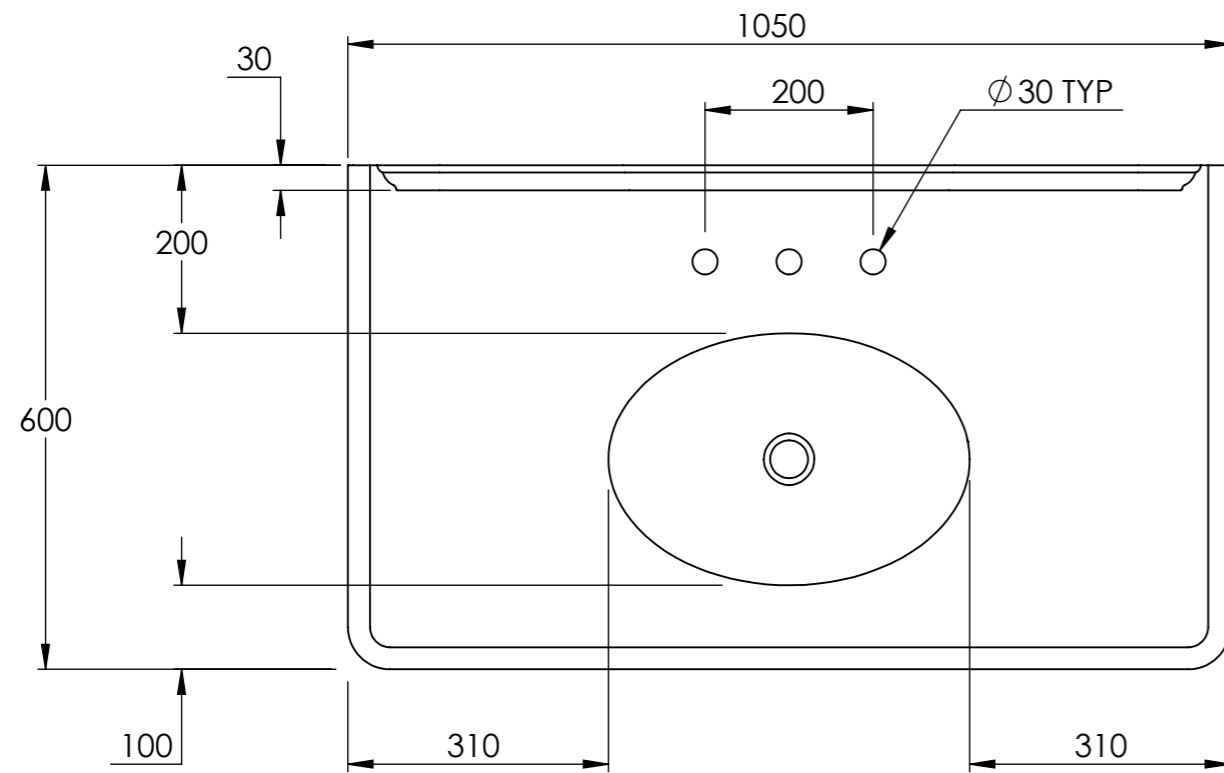

BARD & BRAZIER

DO NOT SCALE DRAWING ALL DIMENSIONS ARE IN MILLIMETERS AND MAY VARY ± 5mm AS THEY ARE HANDMADE, HAND SOLDERED AND POLISHED  
 WE THEREFORE RECOMMEND THAT ANY INSTALLATION WORK BE CARRIED OUT UPON RECEIPT OF RAIL.

BARD & BRAZIER LIMITED T: +44 (0) 121 270 2222  
 MARSTON ROAD E: INFO@BARDBRAZIER.CO.UK  
 WOLVERHAMPTON  
 WEST MIDLANDS WWW.BARDBRAZIER.CO.UK  
 WV2 4LX  
 UK

TITLE:  
 HEPBURN MARBLE TOP SINGLE BASIN AND STAND  
 - 1095H x 1050W x 600D

BARD & BRAZIER RAILS ARE MADE IN ENGLAND  
 FROM HIGH QUALITY BRASS

SCALE: 1:9 DATE: 21/08/2018

PRODUCT CODE:  
 HBN105-60