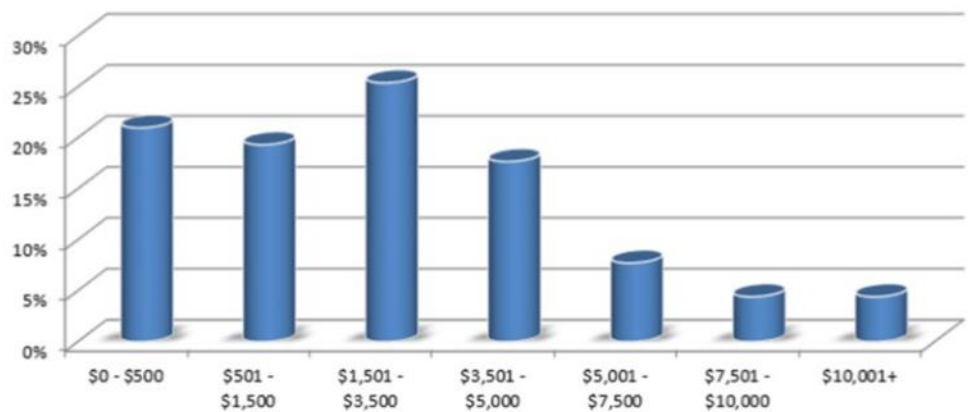

Avondale Member 2019 Pledges

Giving Tiers

"Called to love God, love one another and serve community"

Avondale
PRESBYTERIAN CHURCH