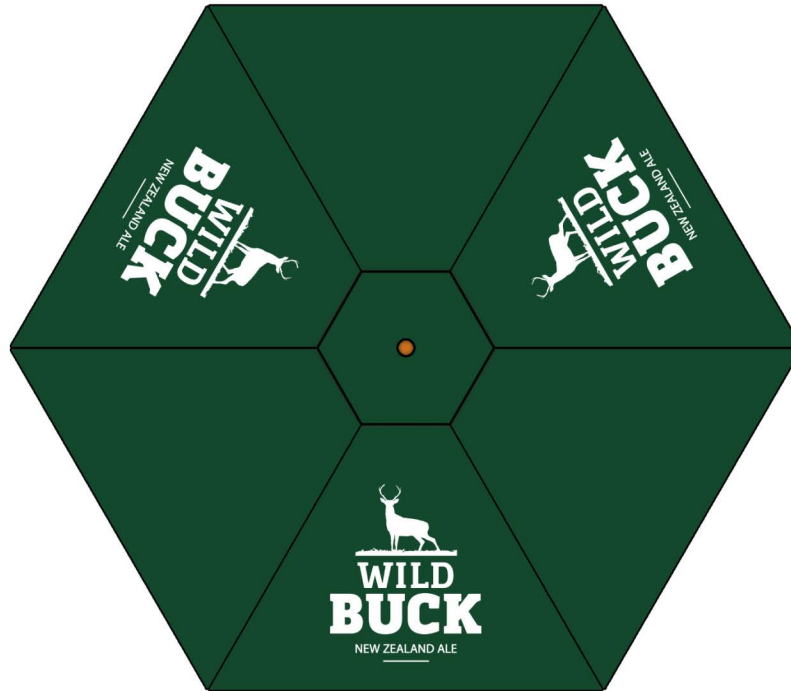

\$250.00+GST

\$217.50+GST

- Carlsberg brand only.
- Good for smaller bars.
- Wall mounted or
Hang from ceiling in
window areas.

\$1140.00+GST

\$400.00 +GST

Please contact
Murray
Trade winds
09 526 5254
info@tradewinds.net.nz