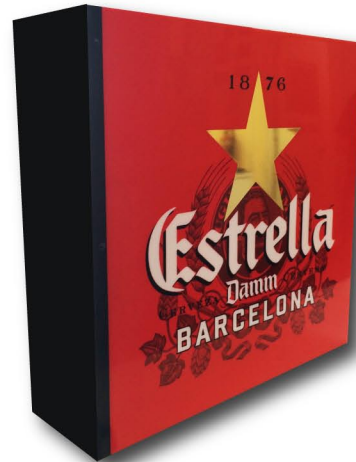

Sizes:

550mm

\$950.00+GST

Night time shot

- Made with light weight materials.
- Can be exterior or interior.
- Can be done with any brand or logo.
- Digitally printed faces with protective laminate.

600mm x 570mm
\$900.00+GST

**440mm x 320mm
(double sided)**

**320mm x 784mm
(single sided)**

\$650.00+GST

DARK WOOD

Small sign
650mm x 1000mm

\$695.00+GST

Large sign
850mm x 1300mm

\$895.00+GST