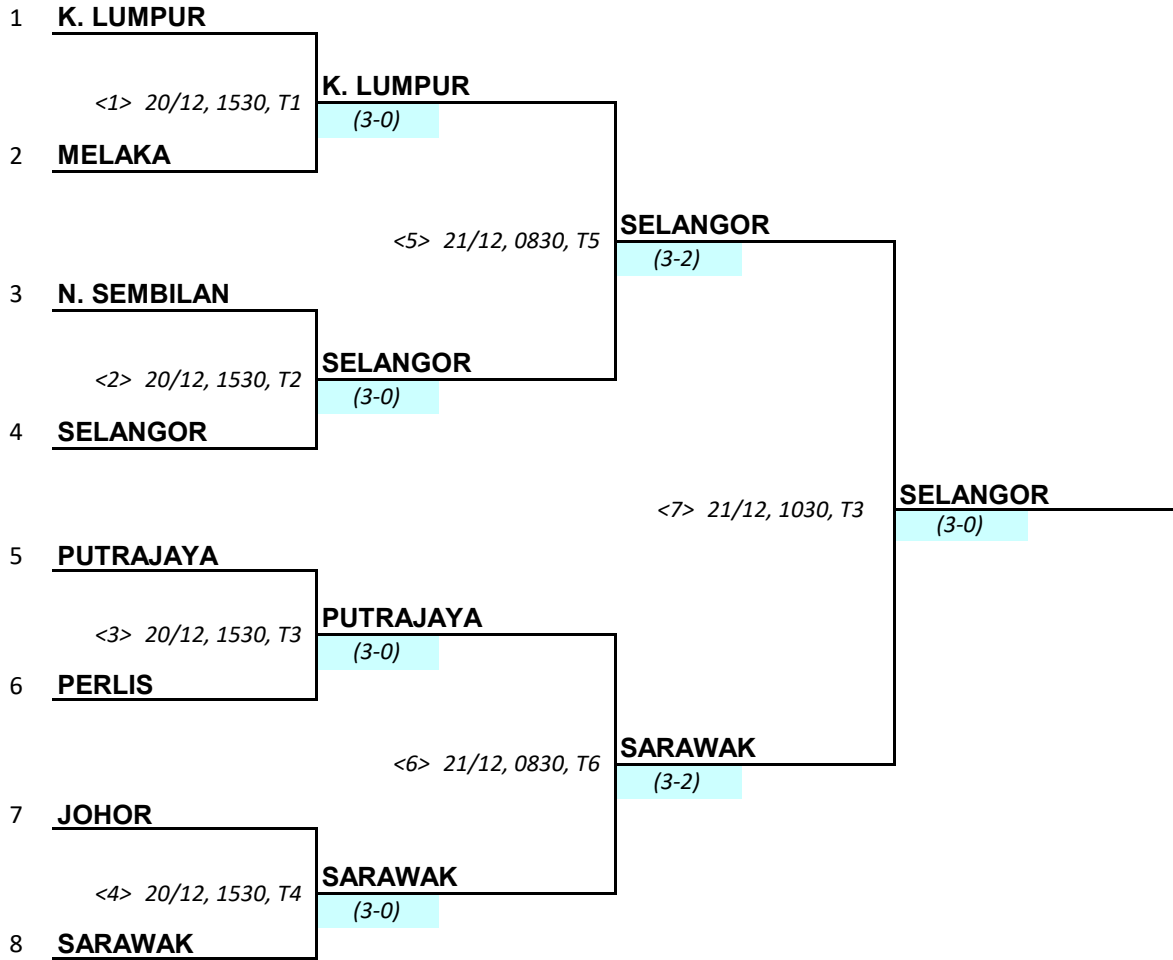

TEAM; BOYS UNDER 15 (6-6)

CHAMPION:	SELANGOR
1ST RUNNER UP:	SARAWAK
2ND RUNNER UP	K. LUMPUR
	PUTRAJAYA