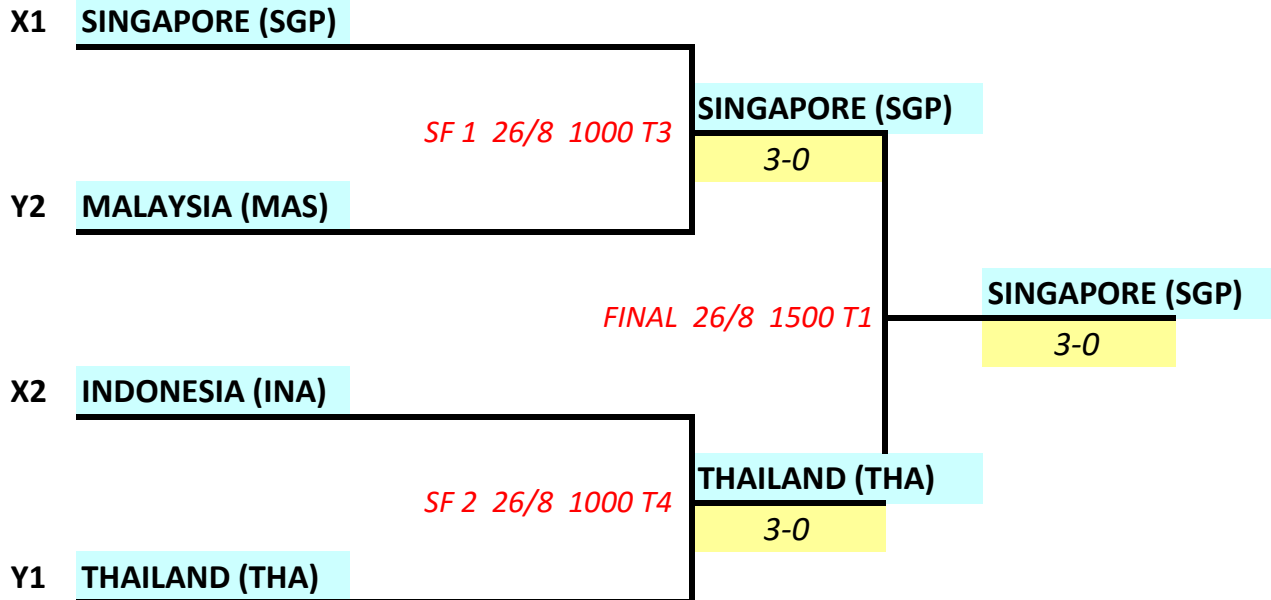

WOMEN'S TEAM - STAGE 2

	MALAYSIA				SINGAPORE		G1	G2	G3	G4	G5	WIN
A	422	LEE ROU YOU	X	722	YU MENGYU		9-11	3-11	6-11			0-3
B	421	HO YING	Y	723	LIN YE		3-11	7-11	11-9	3-11		1-3
C	424	TING HIE PHIN	X	722	YU MENGYU		11-13	5-11	7-11			0-3
A	422	LEE ROU YOU	Z	724	ZHOU YIHAN							
B	421	HO YING	Z	724	ZHOU YIHAN							
C	424	TING HIE PHIN	Y	723	LIN YE							

	INDONESIA				THAILAND		G1	G2	G3	G4	G5	WIN
A	221	GUSTIN DWIJAYANTI	X	822	SUTHASINI SAWETTABUT		11-7	6-11	3-11	5-11		1-3
B	224	NOVITA OKTARIYANI	Y	823	NANTHANA KOMWONG		7-11	11-6	8-11	10-12		1-3
C	222	LILIS INDRIANI		823	NANTHANA KOMWONG		5-11	6-11	11-6	9-11		1-3
	224	NOVITA OKTARIYANI	Z	821	ORAWAN PARANANG							
A	221	GUSTIN DWIJAYANTI	Z	821	ORAWAN PARANANG							
C	222	LILIS INDRIANI	X	822	SUTHASINI SAWETTABUT							

	SINGAPORE				THAILAND		G1	G2	G3	G4	G5	WIN
A	721	FENG TIAN WEI	X	822	SUTHASINI SAWETTABUT		7-11	11-3	11-7	11-8		3-1
B	722	YU MENGYU	Y	824	TAMOLWAN KHETKHUAN		11-13	11-8	11-4	11-6		3-1
C	724	ZHOU YIHAN	Y	824	TAMOLWAN KHETKHUAN		11-7	11-2	11-2			3-0
B	722	YU MENGYU	Z	821	ORAWAN PARANANG							
A	721	FENG TIAN WEI	Z	821	ORAWAN PARANANG							
C	724	ZHOU YIHAN	X	822	SUTHASINI SAWETTABUT							