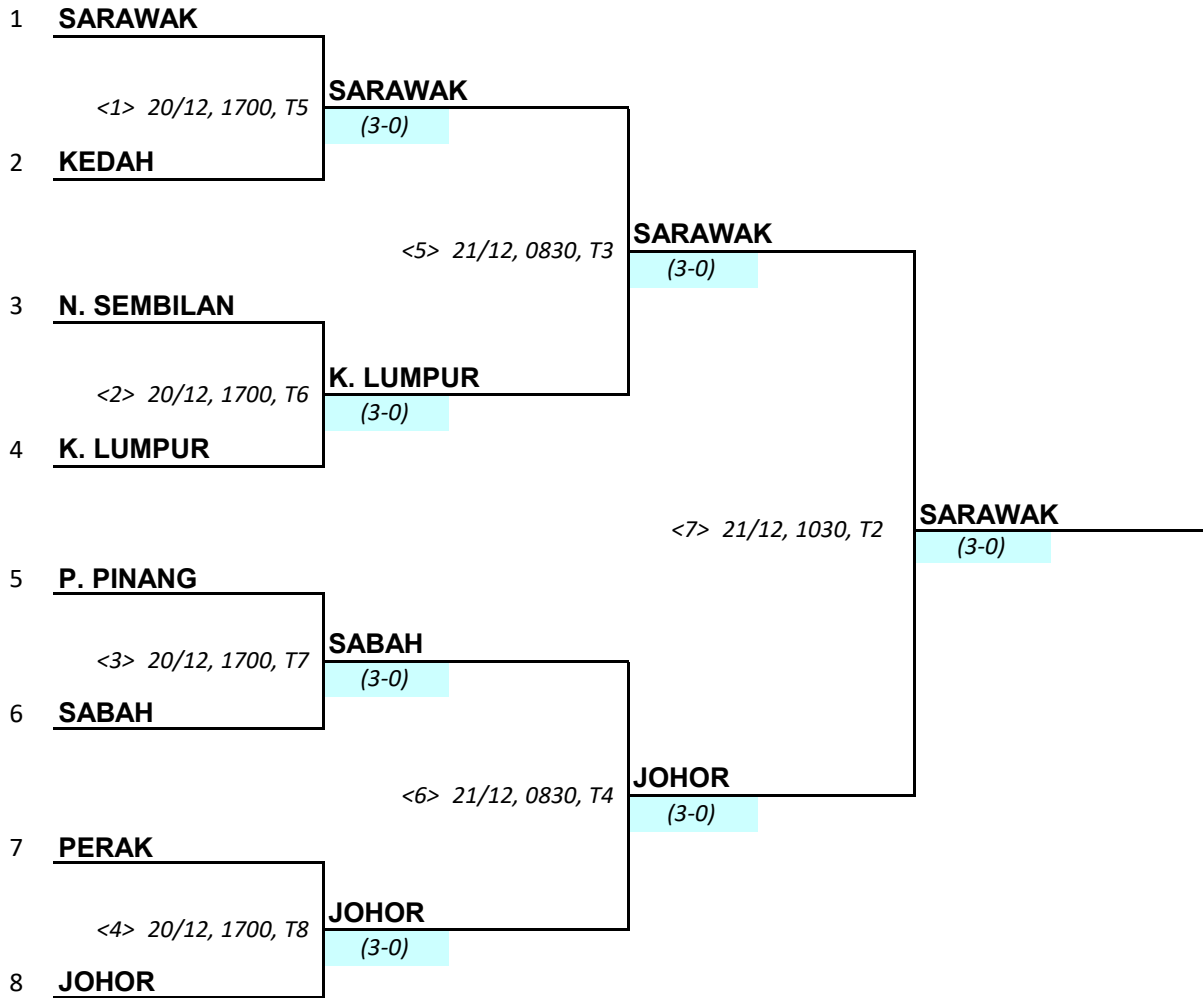

TEAM; GIRLS UNDER 18 (6-6)

CHAMPION:	SARAWAK
1ST RUNNER UP:	JOHOR
2ND RUNNER UP	K. LUMPUR
	SABAH