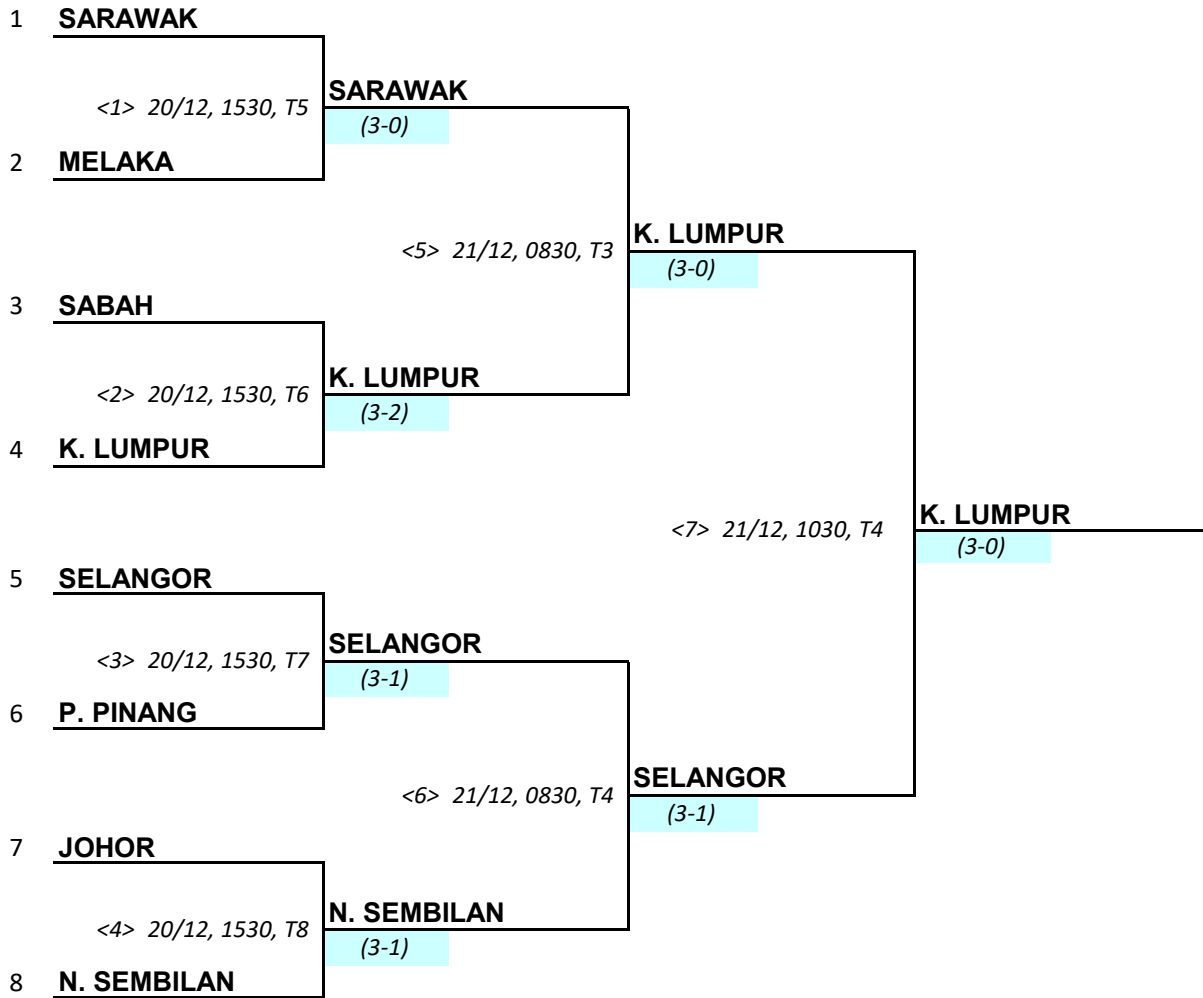

TEAM; GIRLS UNDER 15 (6-6)

CHAMPION:	K. LUMPUR
1ST RUNNER UP:	SELANGOR
2ND RUNNER UP	SARAWAK
	N. SEMBILAN