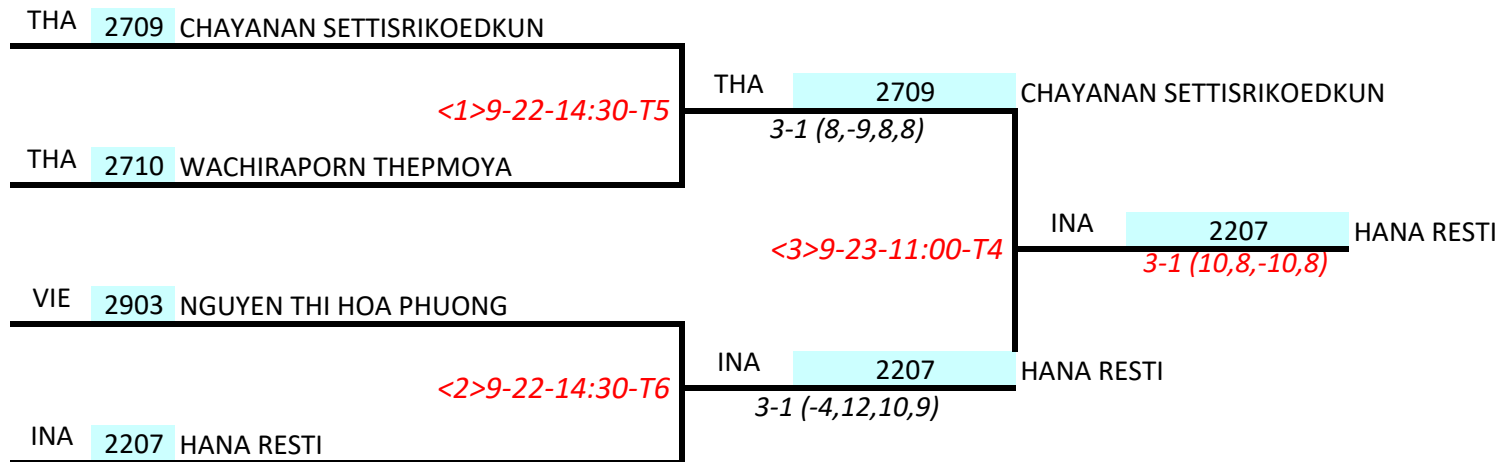

WOMEN'S SINGLES - STAGE 2
SF 9

9TH ASEAN PARA GAMES, KUALA LUMPUR 2017

17-23 SEPTEMBER 2017 @ Hall 7, Level 2, MITEC

WOMEN'S SINGLES - STAGE 1

SF 9

Match	Day	Time	Table
3 VS 1	21/09/17	16:30	5
2 VS 1	21/09/17	18:00	3
2 VS 3	22/09/17	12:30	3

SF 9 GROUP A				1	2	3	Wins	Losses	Points	Position
1	THA	2709	CHAYANAN SETTISRIKOEDKUN		3-1 (12,4,-7,7)	3-1 (-9,8,8,6)	2	0	4	1
2	INA	2208	SUSILAWATI	1-3 (-12,-4,7,-7)		2-3 (9,-5,-6,13,-5)	0	2	2	3
3	VIE	2903	NGUYEN THI HOA PHUONG	1-3 (9,-8,-8,-6)	3-2 (-9,5,6,-13,5)		1	1	3	2

Match	Day	Time	Table
3 VS 1	21/09/17	16:30	6
2 VS 1	21/09/17	18:00	4
2 VS 3	22/09/17	12:30	4

SF 9 GROUP B				1	2	3	Wins	Losses	Points	Position
1	INA	2207	HANA RESTI		3-1 (7,6,-3,5)	3-0 (6,2,6)	2	0	4	1
2	THA	2710	WACHIRAPORN THEPMOYA	1-3 (-7,-6,3,-5)		3-0 (5,3,5)	1	1	3	2
3	MAS	2306	JAMIHA BT MAT ALI	0-3 (-6,-2,-6)	0-3 (-5,-3,-50)		0	2	2	3