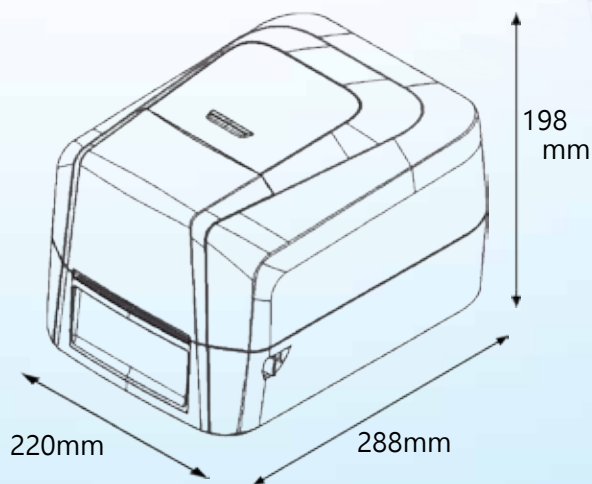

www.wincodetek.com

Economical Desktop Label Printer

C34 Series

Your winning code

- 12 hours continuous printing without over heated shutdown
- Maximum printing speed :102mm (4")/sec (203 DPI)
75mm (3")/sec (300 DPI)
- 127mm (5") OD large media loading space
- Screwdriver-free installation for cutter and peeler
- Rugged double-wall clamshell structure
- Precise self-calibration system, no more label wastge
- Cover closing safety design to avoid hand clamping
- Support for ZPL, EPL, TSPL, DPL emulation
- Free labelling software "WinLabel" with various of database supports(.dbf, .xlsx, .txt, SQL...etc)