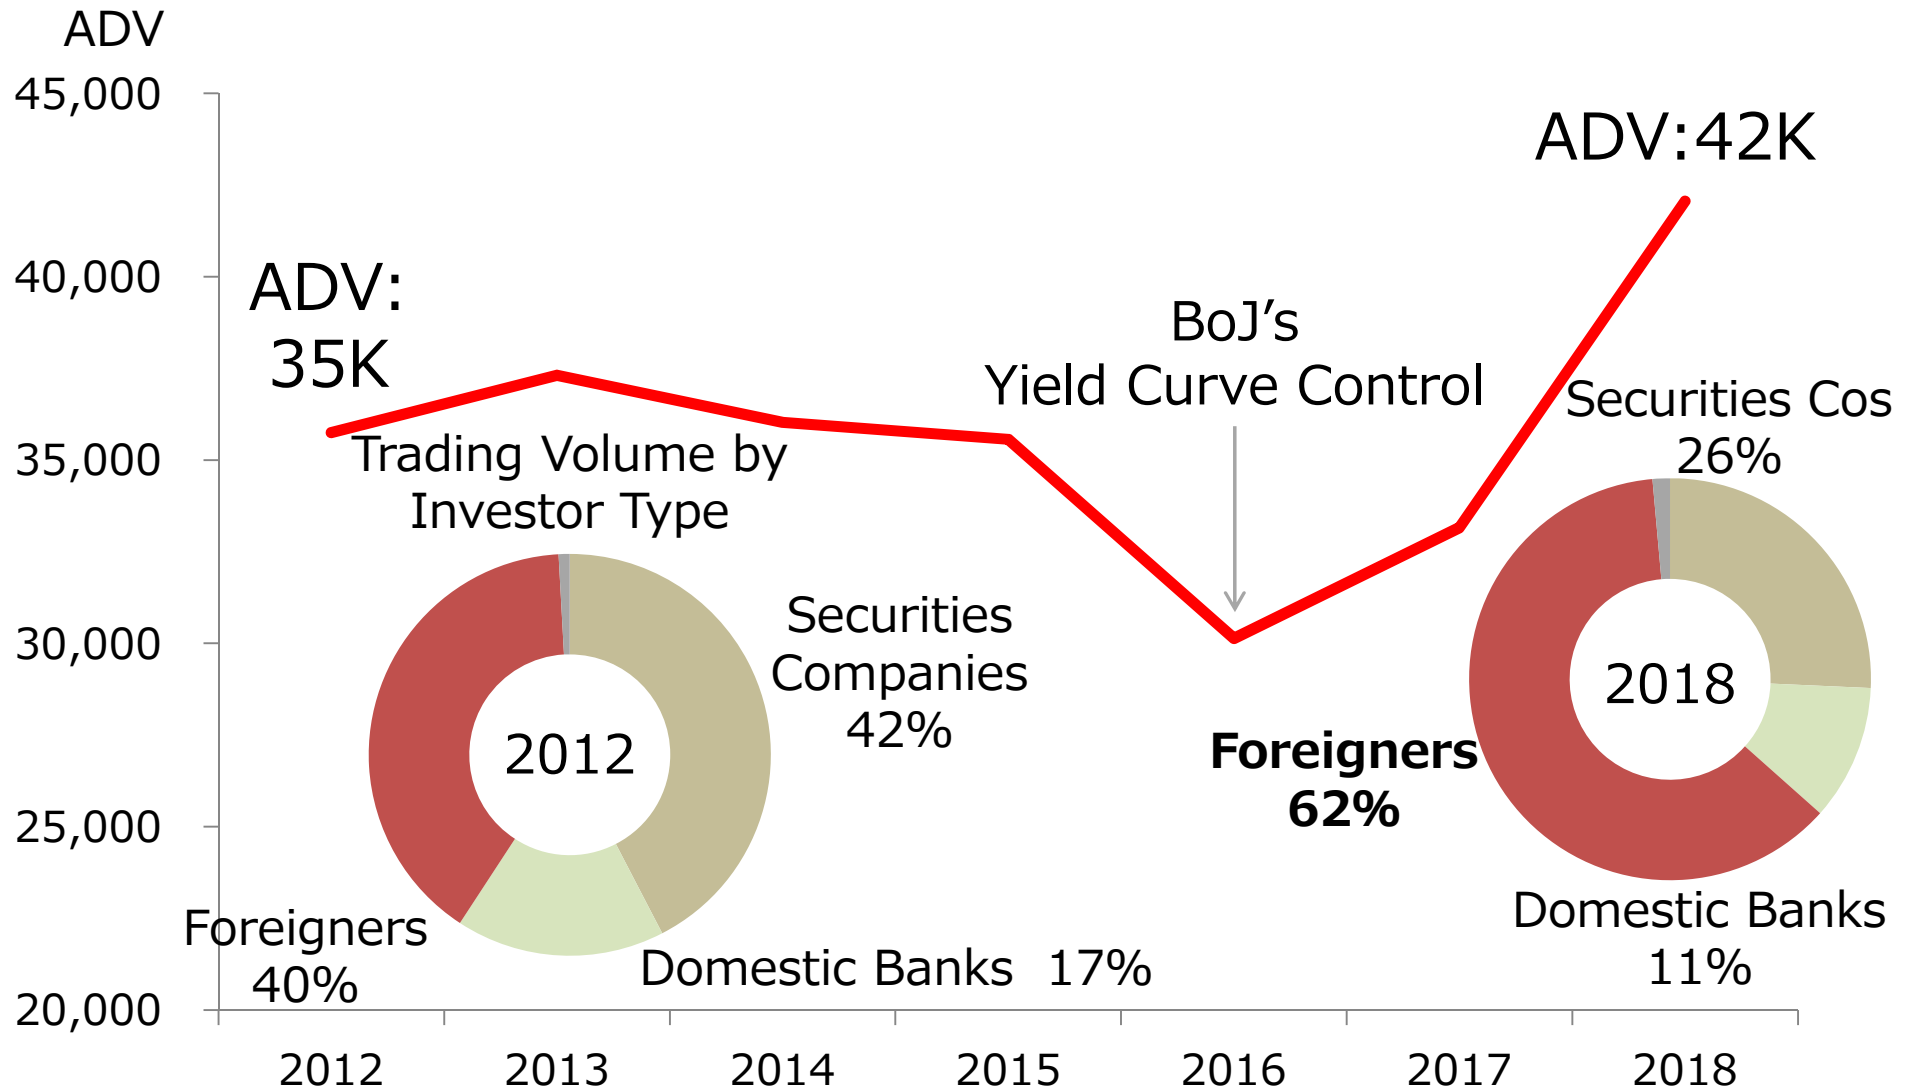

Keynote Speech

Path Forward for Comprehensive Exchange

September, 13, 2019

Hiromi Yamaji

President and CEO, Osaka Exchange

Market Structure after the Product Transfer

*OSAKA DOJIMA Commodity Exchange

Market Transfer of JGB Futures Creates Synergy