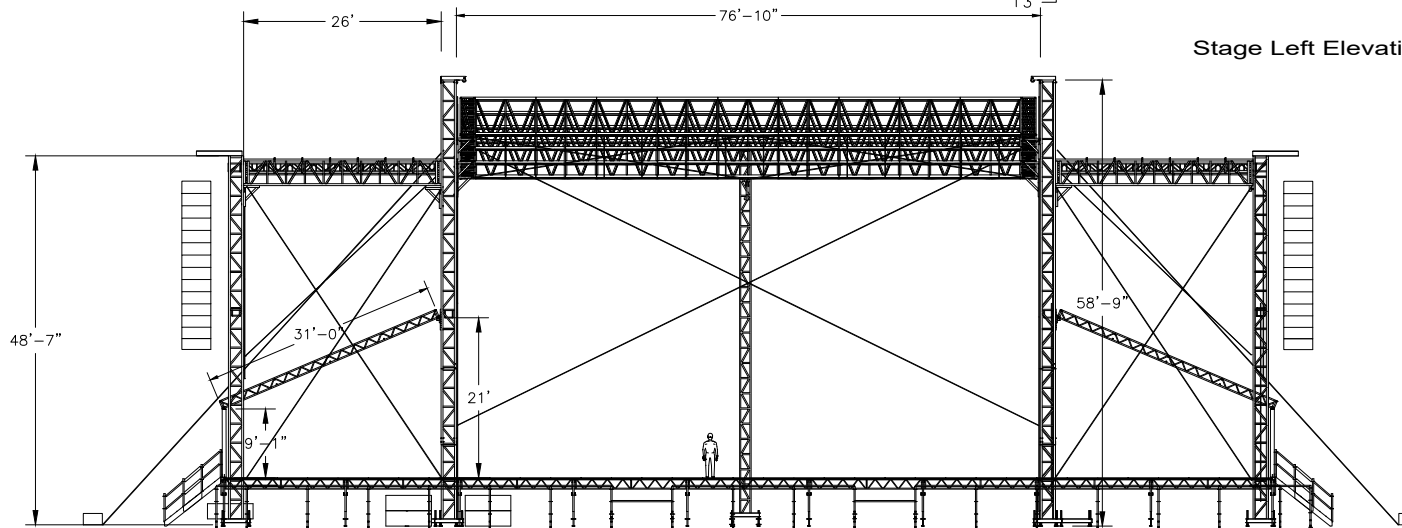

PRELIMINARY DRAWINGS—NOT FOR CONSTRUCTION.
**ALL DRAWINGS MUST BE SEALED BY A PROFESSIONAL ENGINEER AND INSPECTED AND APPROVED PRIOR TO EVENT.

80x60 2017

Front View