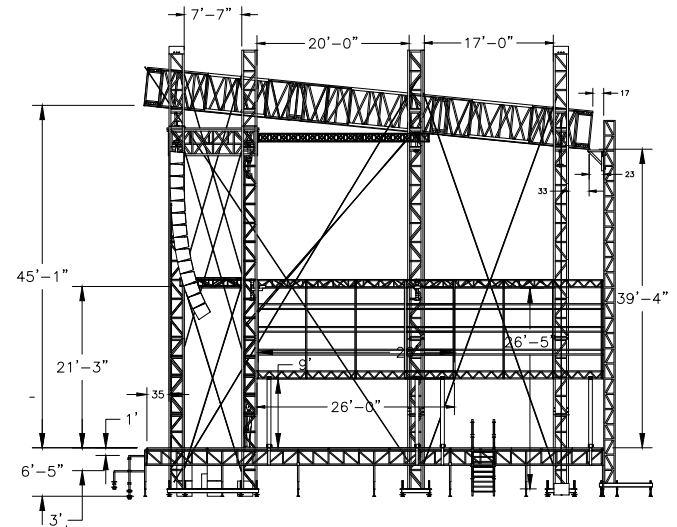

Stage Left Elevation

PREMIER GLOBAL PRODUCTIONS INC.			
PROJECT NAME: 80x60 2017			
DESIGN BY: SCOTT C.	DATE: 05-12-17	Elevations	
FRONT & SIDE ELEVATIONS PARTS & BRACING		Elevations