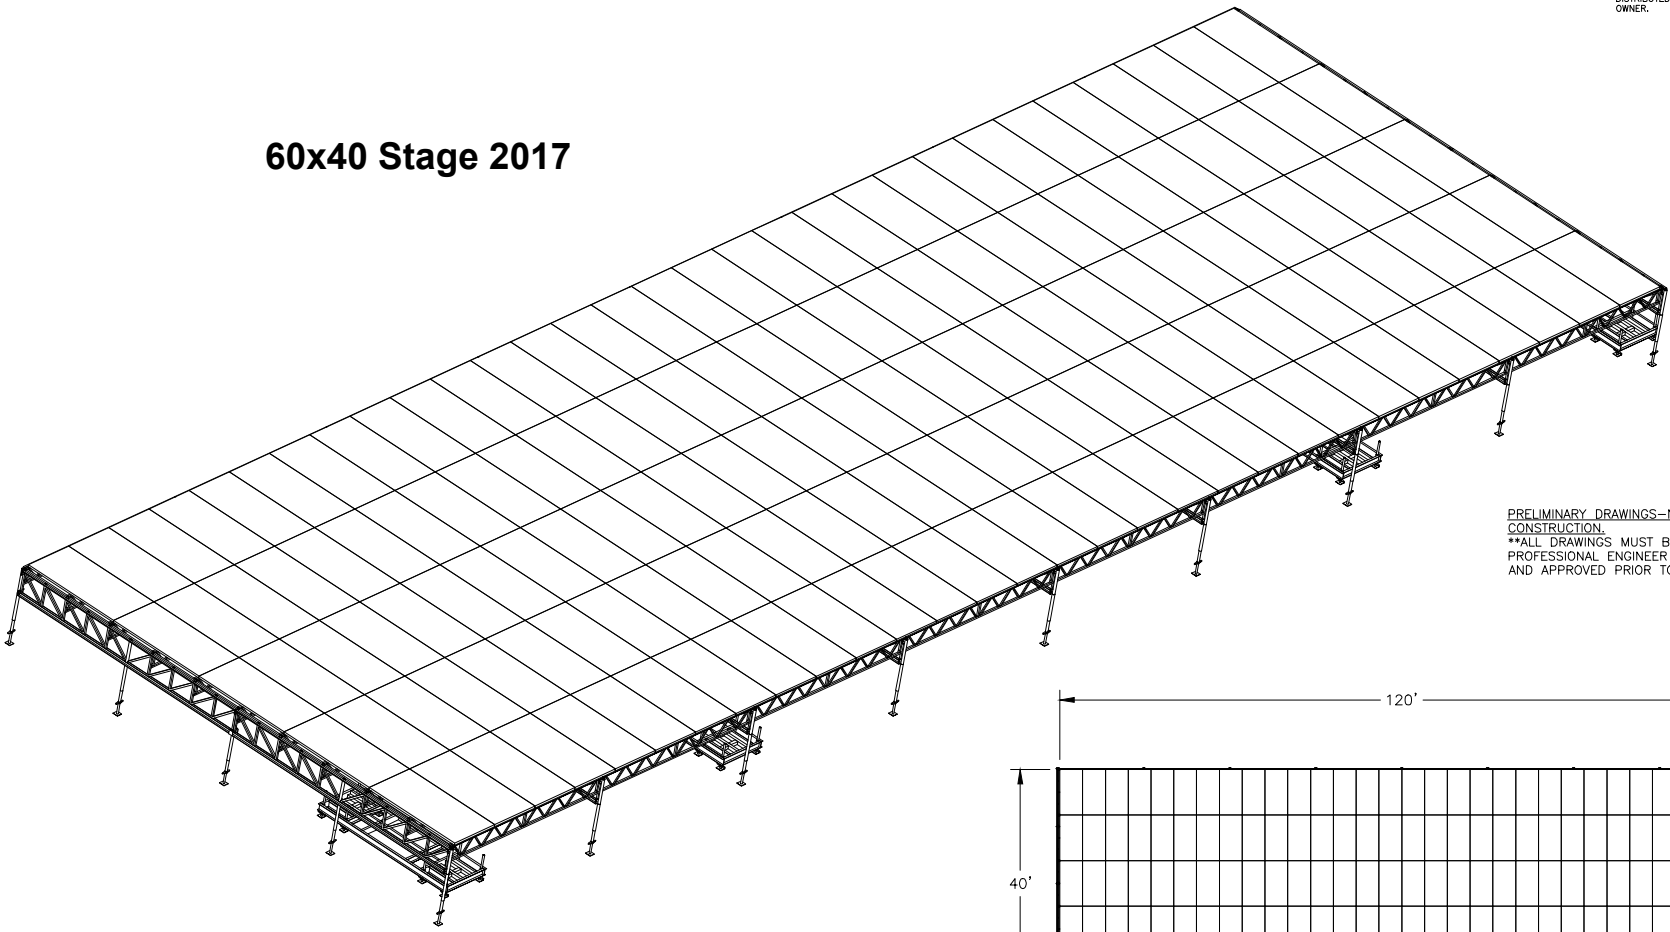

NO.	DATE	REVISION	REMOVED BY	APPROVED BY	DATE

60x40 Stage 2017

Deck Framing

PRELIMINARY DRAWINGS—NOT FOR CONSTRUCTION.
**ALL DRAWINGS MUST BE SEALED BY A PROFESSIONAL ENGINEER AND INSPECTED AND APPROVED PRIOR TO EVENT.