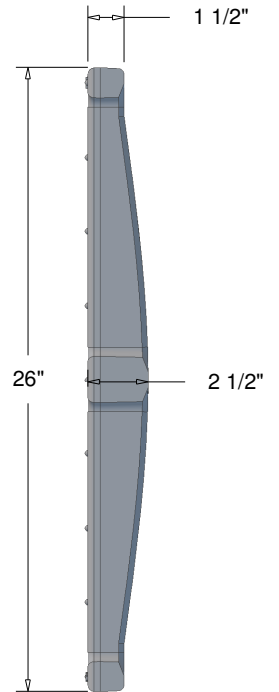

26" FIBERGLASS SLOTTED GRATE

FRONT ISOMETRIC VIEW

SIDE VIEW

TOP VIEW

END VIEW

MATERIAL	VINYL ESTER FIBERGLASS
COATING	GRAY COLOR
LOCKING	BOLT AND TOGGLE
LOAD RATING	DIN CLASS D
ADA / HEEL GUARD	NO

STANDARD TOLERANCES
 0 = +/-0.25
 0.0 = +/-0.25
 0.00 = +/- 0.13