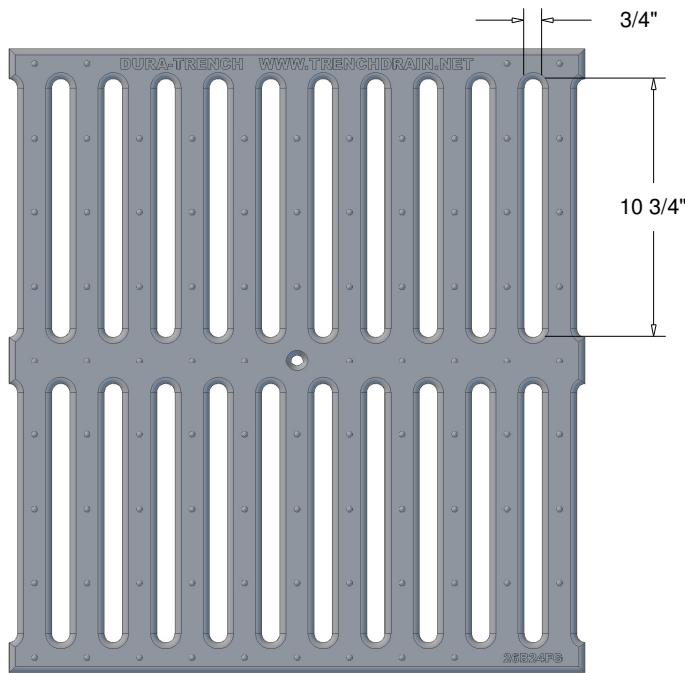

26" FIBERGLASS SLOTTED GRATE

FRONT ISOMETRIC VIEW

SIDE VIEW

TOP VIEW

END VIEW

MATERIAL	VINYL ESTER FIBERGLASS
COATING	GRAY COLOR
LOCKING	BOLT AND TOGGLE
LOAD RATING	DIN CLASS D
ADA / HEEL GUARD	NO

STANDARD TOLERANCES
 0 = +/-0.25
 0.0 = +/-0.25
 0.00 = +/- 0.13