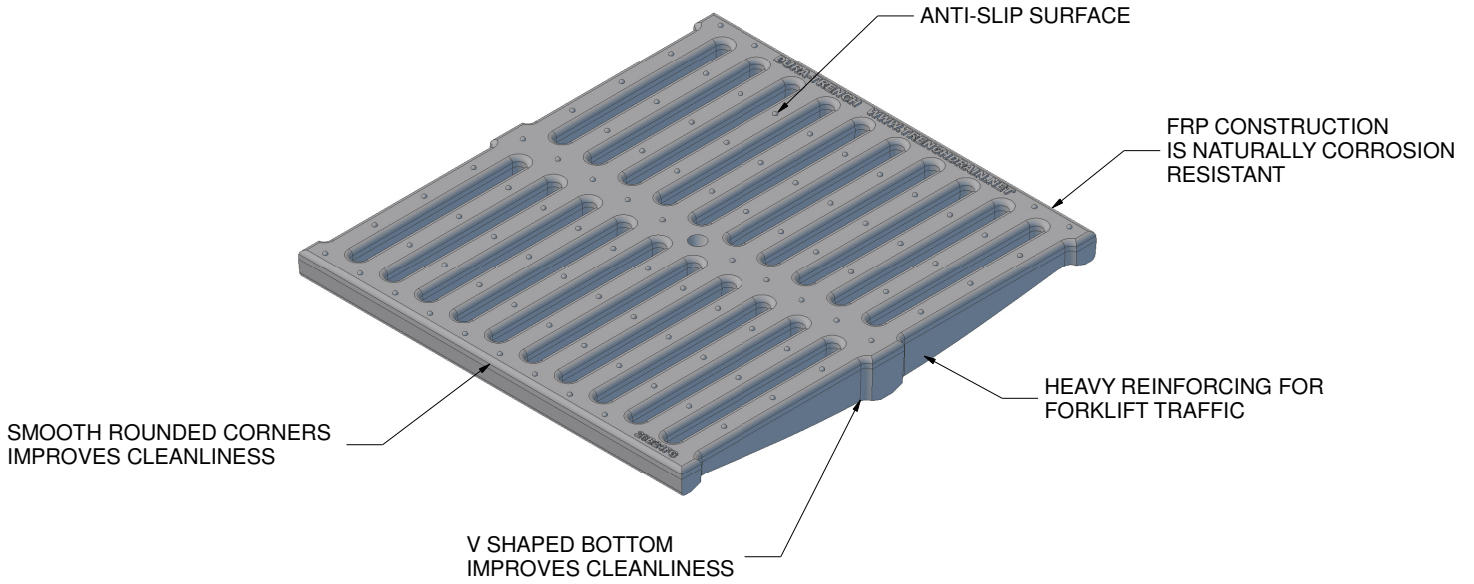

26" FIBERGLASS SLOTTED GRATE

FRONT ISOMETRIC VIEW

SIDE VIEW

TOP VIEW

END VIEW

MATERIAL	VINYL ESTER FIBERGLASS
COATING	GRAY COLOR
LOCKING	BOLT AND TOGGLE
LOAD RATING	DIN CLASS D
ADA / HEEL GUARD	NO

STANDARD TOLERANCES
 0 = +/-0.25
 0.0 = +/-0.25
 0.00 = +/- 0.13