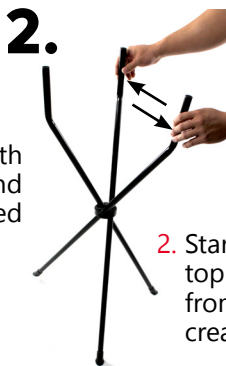

## INSTRUCTIONS

1027 | REMOVABLE BALL CADDY

EASY SETUP & EASY TEARDOWN

### PARTS LIST

- (1) FRAME
- (1) BASKET
- (1) BAG

1. Set base frame with legs on ground and hold 2 of the curved top poles.

2. Start to spread the top poles away from each other creating a tripod.

**CARRY STRAP:** Secure the Velcro flap on one of the handles around the second handle & lift to remove basket from frame.

**ESTIMATED CAPACITY:**  
50-60 BASEBALLS OR  
25-30 SOFTBALLS

- 3a. Slip the bottom opening of one of the cap sleeves over one of the curved top poles.

- 3b. Slip the second sleeve over another pole while bringing the frame together.