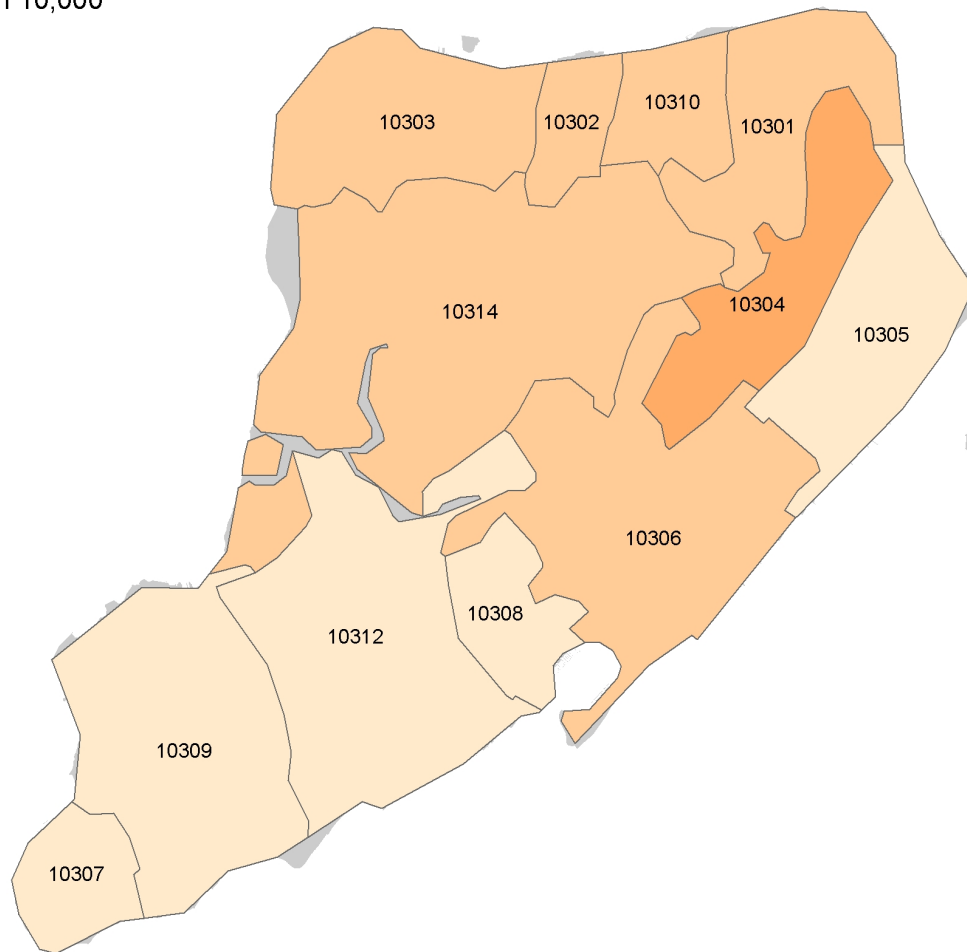

Number of Children Living in Households that Receive Benefits*

Staten Island

*benefits include SSI, Cash Public Assistance, or food stamps/SNAP

Data Source: American Community Survey, 2008 - 2012 five year averages (U.S. Census)

Number of Children Living with One or More Foreign-born Parents

Staten Island

Data Source: American Community Survey, 2008 - 2012 five year averages (U.S. Census)

Number of Family Households Between 200 and 300% of Poverty

Staten Island

Data Source: American Community Survey, 2008 - 2012 five year averages (U.S. Census)

Number of Family Households at less than 200% of Poverty

Staten Island

Data Source: American Community Survey, 2008 - 2012 five year averages (U.S. Census)

Median Family Income*

Staten Island

0 1.25 2.5 5 Miles

*in the past 12 months, in 2012 inflation-adjusted dollars

Data Source: American Community Survey, 2008 - 2012 five year averages (U.S. Census)

Total Number of Children (age 0 to 11)