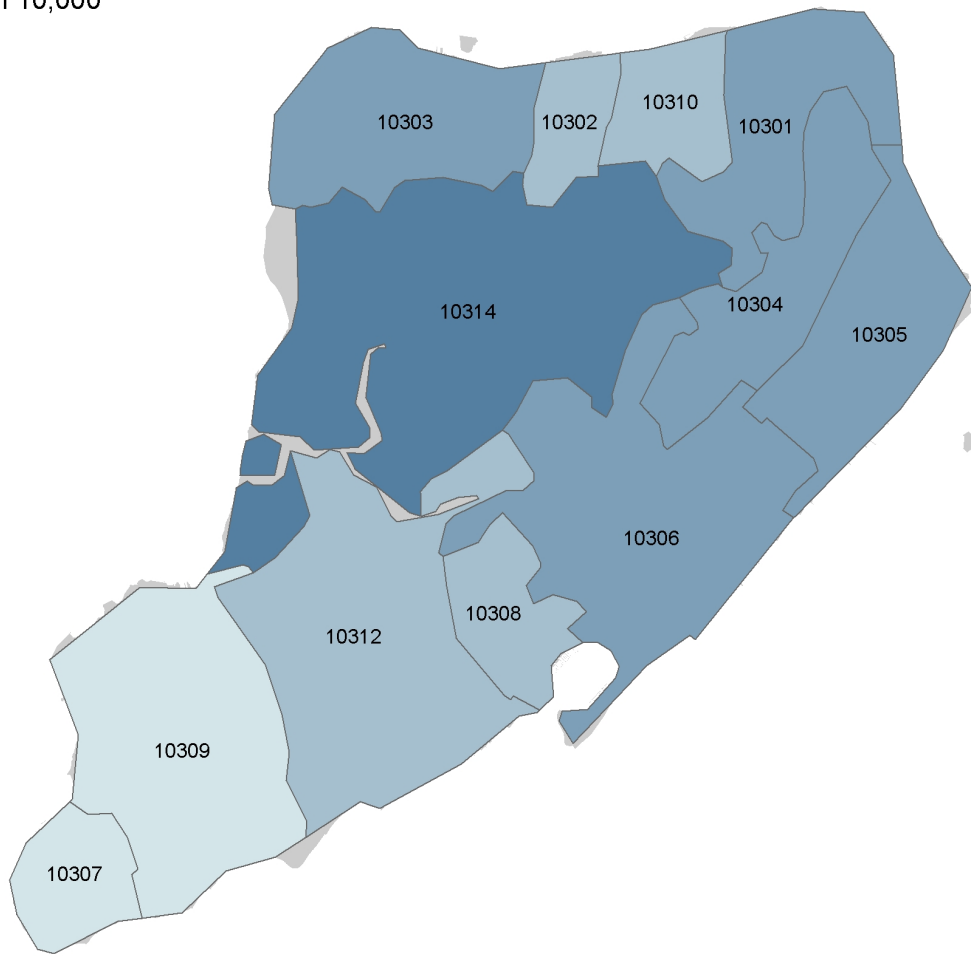

Number of Children Living in Households that Receive Benefits*

Staten Island

*benefits include SSI, Cash Public Assistance, or food stamps/SNAP

Data Source: American Community Survey, 2008 - 2012 five year averages (U.S. Census)

Number of Children Living with One or More Foreign-born Parents

Staten Island

Data Source: American Community Survey, 2008 - 2012 five year averages (U.S. Census)

Number of Family Households Between 200 and 300% of Poverty

Staten Island

Data Source: American Community Survey, 2008 - 2012 five year averages (U.S. Census)

Number of Family Households at less than 200% of Poverty

Staten Island

Data Source: American Community Survey, 2008 - 2012 five year averages (U.S. Census)