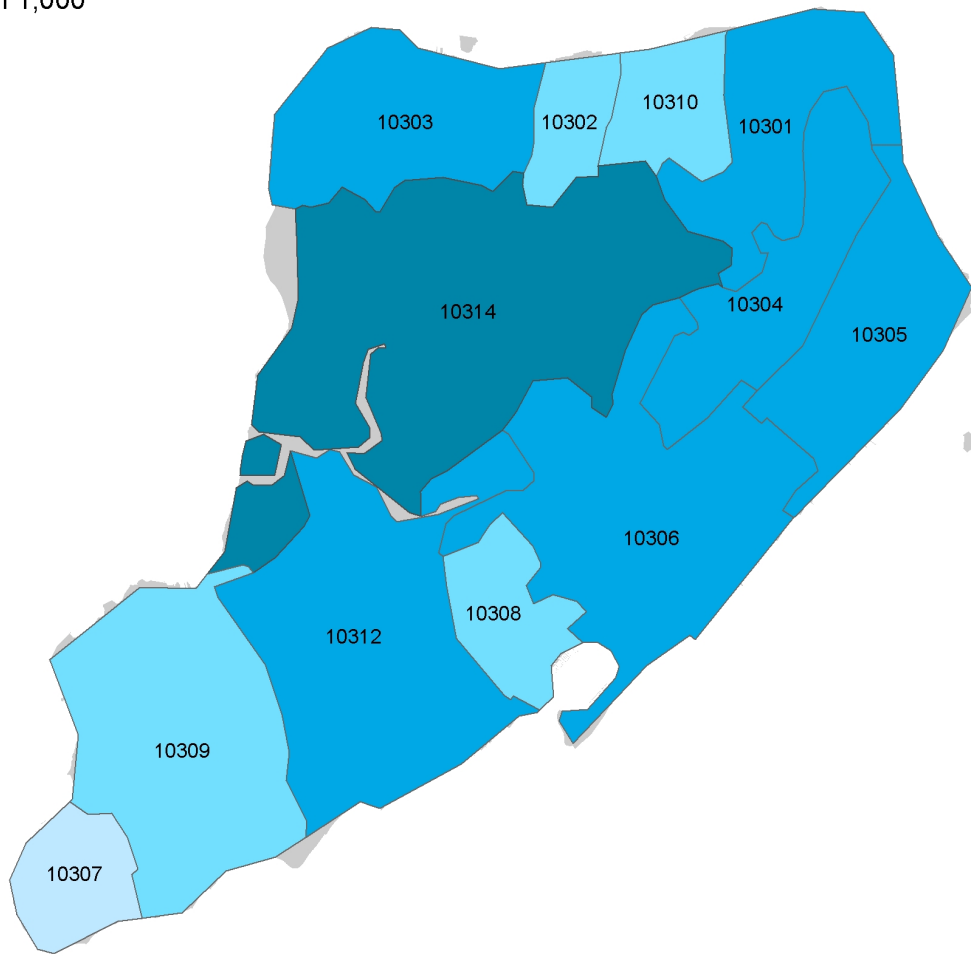

Number of Women* Who Gave Birth in the Last Year

Staten Island

*Women age 15 to 50

Data Source: American Community Survey, 2008 - 2012 five year averages (U.S. Census)