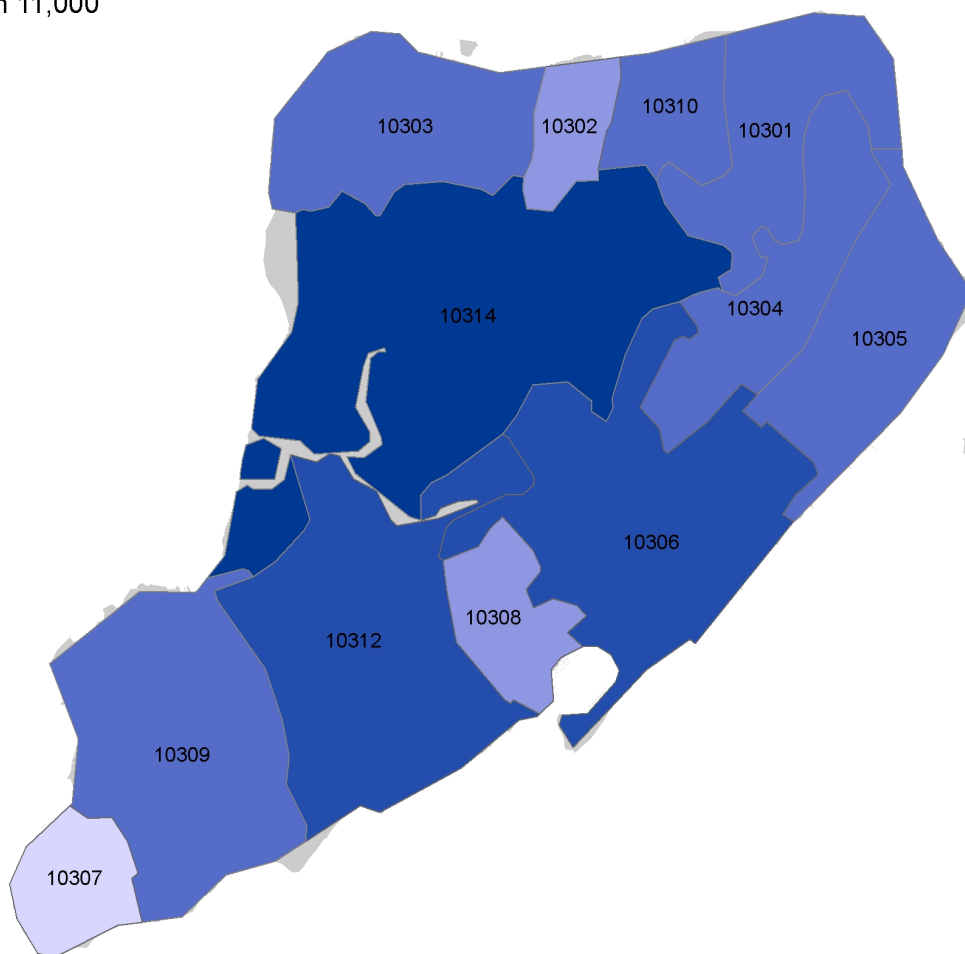

Total Number of Children (age 0 to 11)

Staten Island

Data Source: 2010 U.S. Census