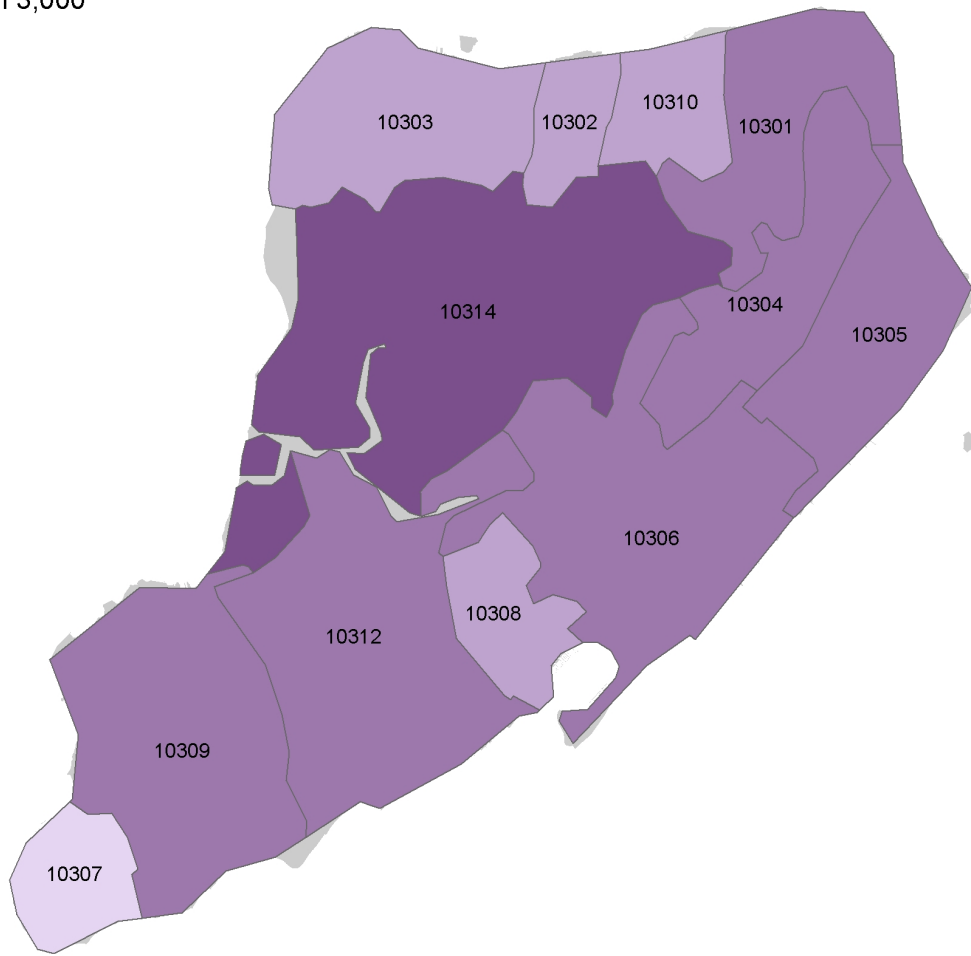

Number of Children Living in Households that Receive Benefits*

Staten Island

*benefits include SSI, Cash Public Assistance, or food stamps/SNAP

Data Source: American Community Survey, 2008 - 2012 five year averages (U.S. Census)

Number of Children Living with One or More Foreign-born Parents

Staten Island

Data Source: American Community Survey, 2008 - 2012 five year averages (U.S. Census)

Number of Family Households Between 200 and 300% of Poverty

Staten Island

Data Source: American Community Survey, 2008 - 2012 five year averages (U.S. Census)

Number of Family Households at less than 200% of Poverty

Staten Island

Data Source: American Community Survey, 2008 - 2012 five year averages (U.S. Census)