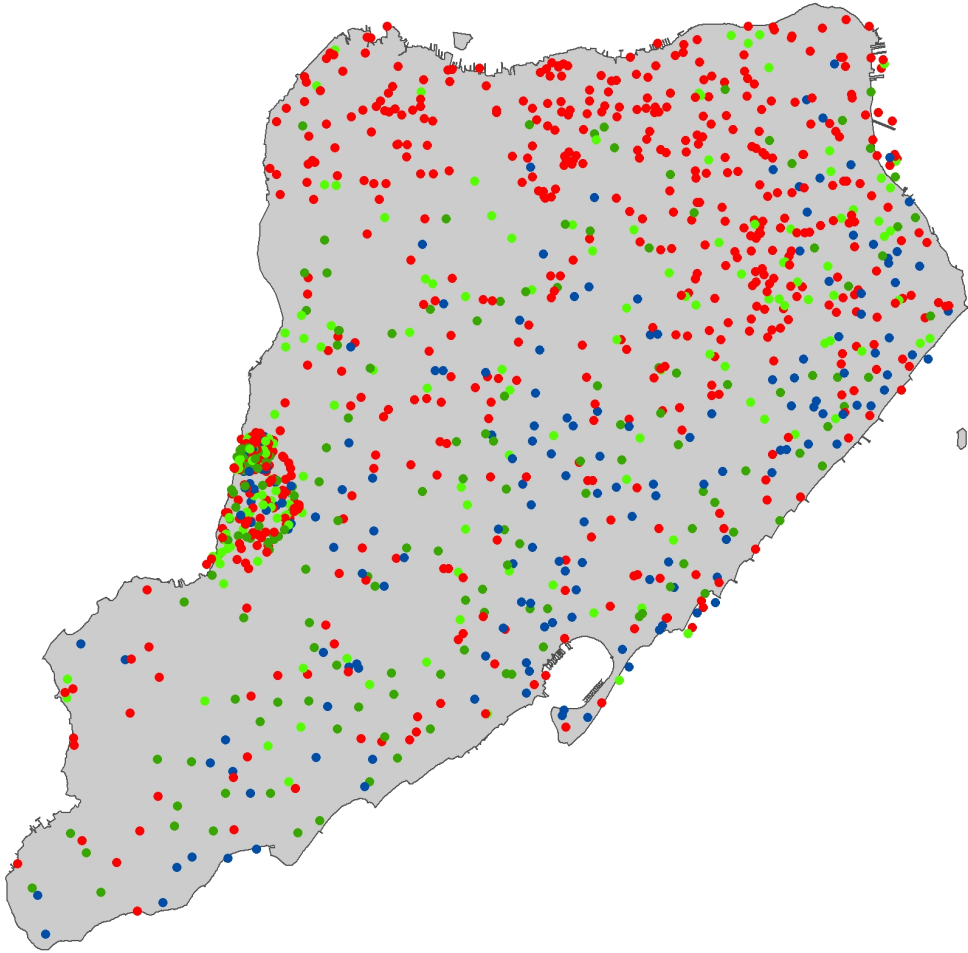

Number of Children Living in Households that Receive Benefits*

Staten Island

*benefits include SSI, Cash Public Assistance, or food stamps/SNAP

Data Source: American Community Survey, 2008 - 2012 five year averages (U.S. Census)

Number of Children Living with One or More Foreign-born Parents

Staten Island

Data Source: American Community Survey, 2008 - 2012 five year averages (U.S. Census)

Number of Family Households Between 200 and 300% of Poverty

Staten Island

Data Source: American Community Survey, 2008 - 2012 five year averages (U.S. Census)

Number of Family Households at less than 200% of Poverty

Staten Island

Data Source: American Community Survey, 2008 - 2012 five year averages (U.S. Census)

Common Foreign Languages People Speak at Home

Staten Island

1 Dot = 100

- Spanish or Spanish Creole
- Russian
- Italian
- Chinese

0 1.25 2.5 5 Miles

Data Source: American Community Survey, 2008 - 2012 five year averages (U.S. Census)