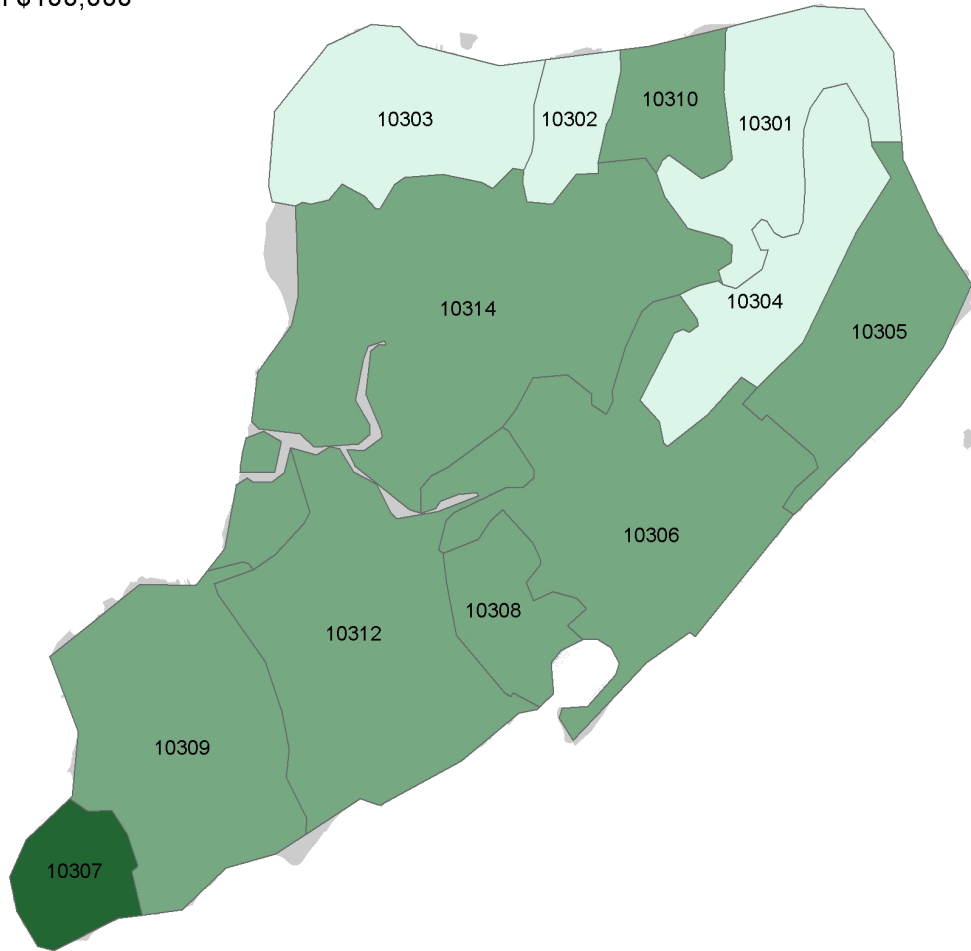

Number of Children Living with One or More Foreign-born Parents

Staten Island

Data Source: American Community Survey, 2008 - 2012 five year averages (U.S. Census)

Number of Family Households Between 200 and 300% of Poverty

Staten Island

Data Source: American Community Survey, 2008 - 2012 five year averages (U.S. Census)

Number of Family Households at less than 200% of Poverty

Staten Island

Data Source: American Community Survey, 2008 - 2012 five year averages (U.S. Census)

Median Family Income*

Staten Island

0 1.25 2.5 5 Miles

*in the past 12 months, in 2012 inflation-adjusted dollars

Data Source: American Community Survey, 2008 - 2012 five year averages (U.S. Census)

Total Number of Children (age 0 to 11)