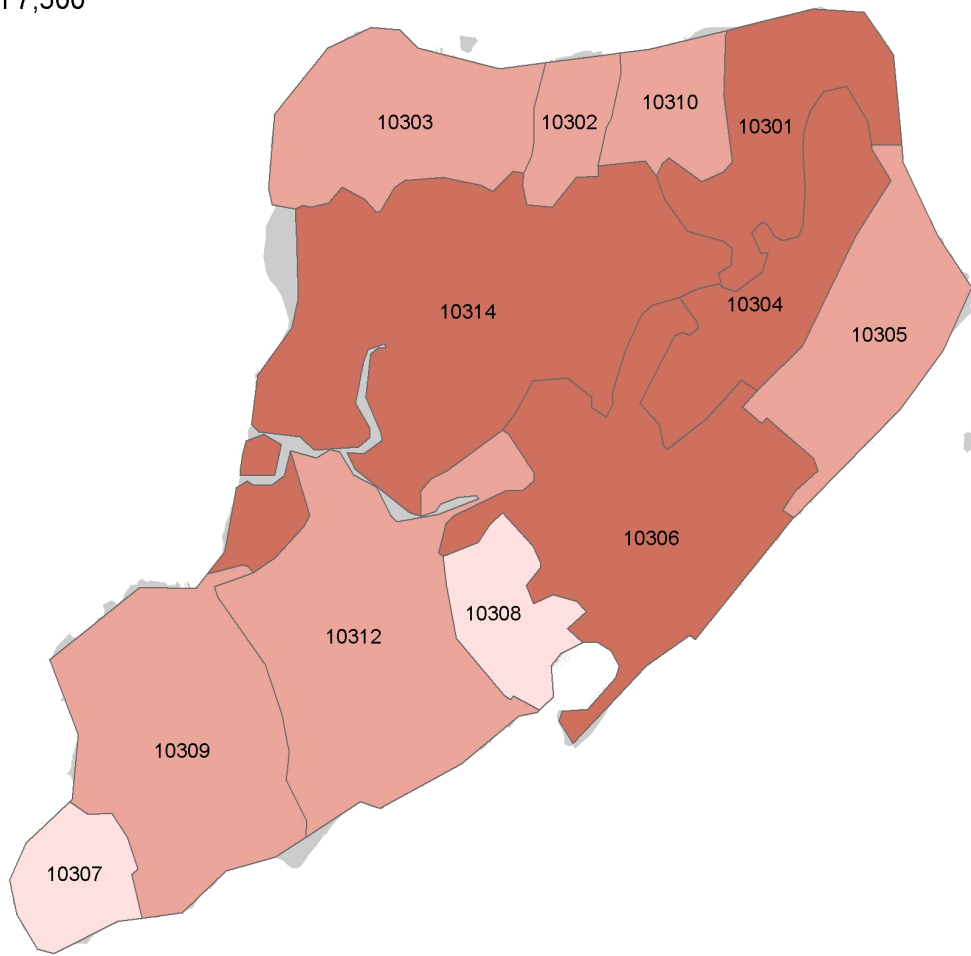

Number of Children Living in Households that Receive Benefits*

Staten Island

*benefits include SSI, Cash Public Assistance, or food stamps/SNAP

Data Source: American Community Survey, 2008 - 2012 five year averages (U.S. Census)

Number of Children Living with One or More Foreign-born Parents

Staten Island

Data Source: American Community Survey, 2008 - 2012 five year averages (U.S. Census)

Number of Family Households Between 200 and 300% of Poverty

Staten Island

Data Source: American Community Survey, 2008 - 2012 five year averages (U.S. Census)

Number of Family Households at less than 200% of Poverty

Staten Island

Data Source: American Community Survey, 2008 - 2012 five year averages (U.S. Census)