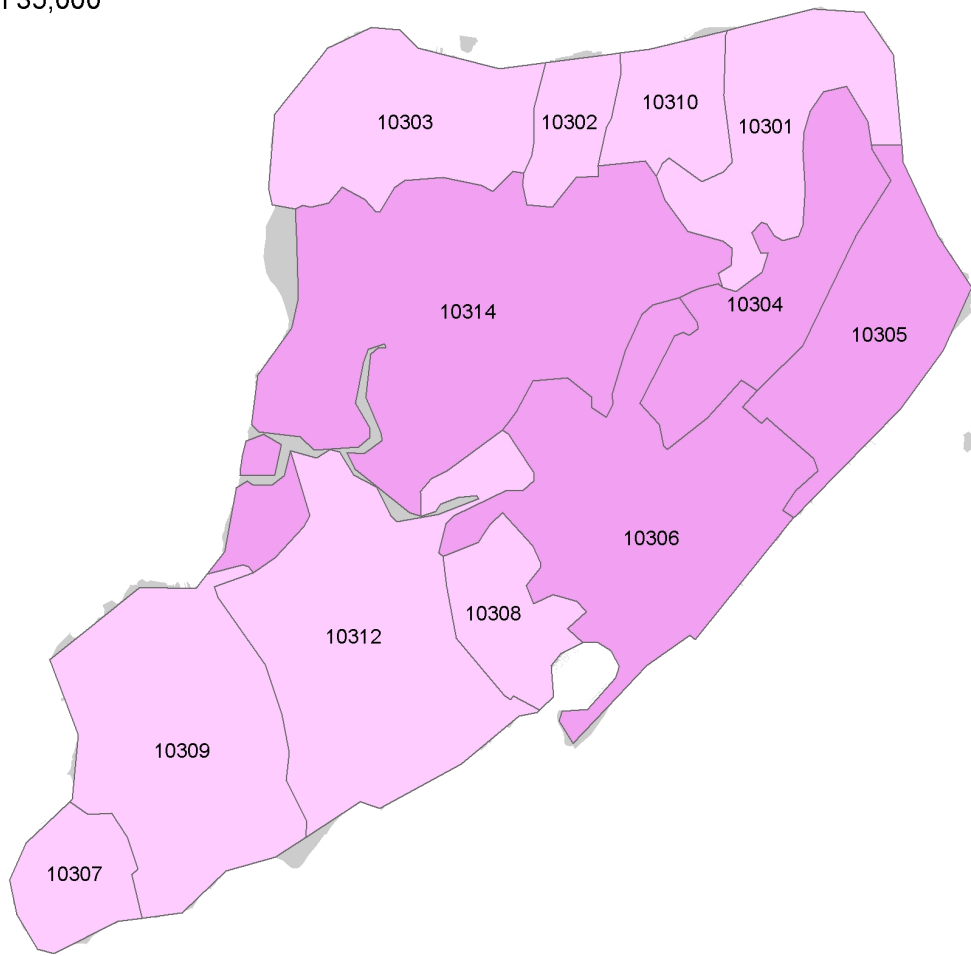

Number of People Who Speak a Non-English Language at Home and Speak English less than "Very Well"

Staten Island

Data Source: American Community Survey, 2008 - 2012 five year averages (U.S. Census)