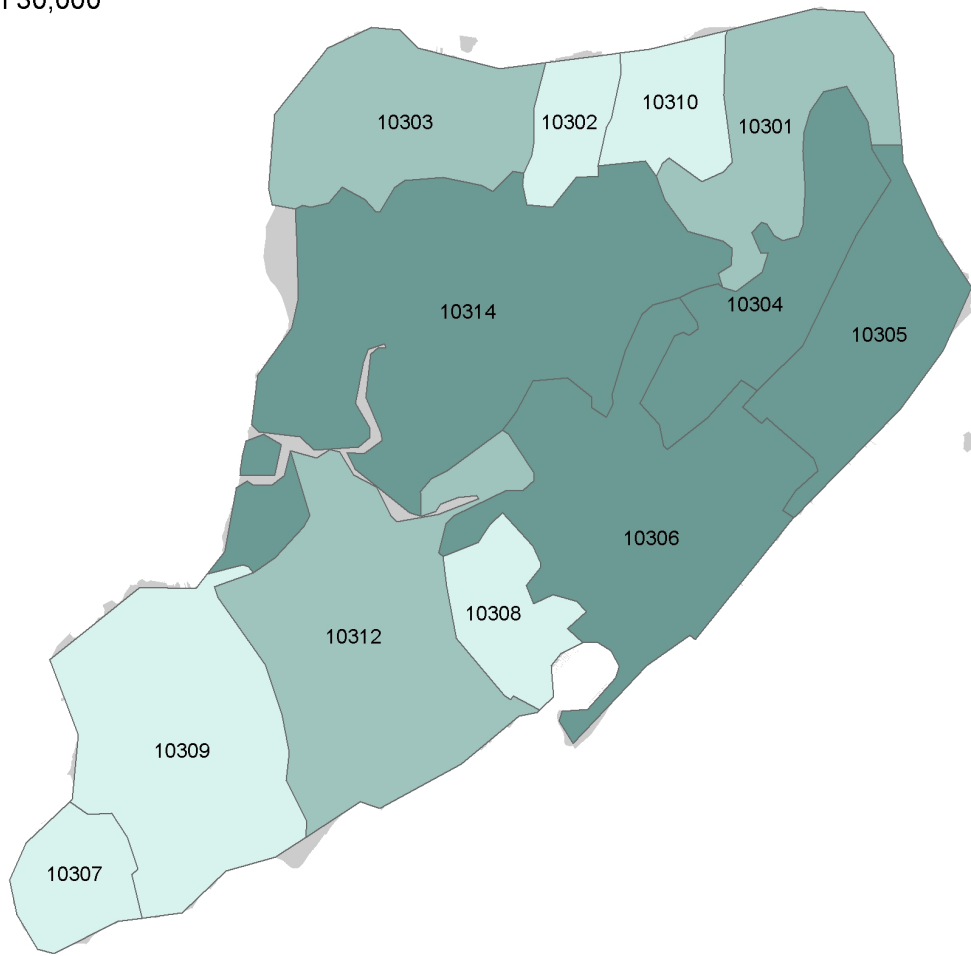

Number of Foreign-born People

Staten Island

Data Source: American Community Survey, 2008 - 2012 five year averages (U.S. Census)