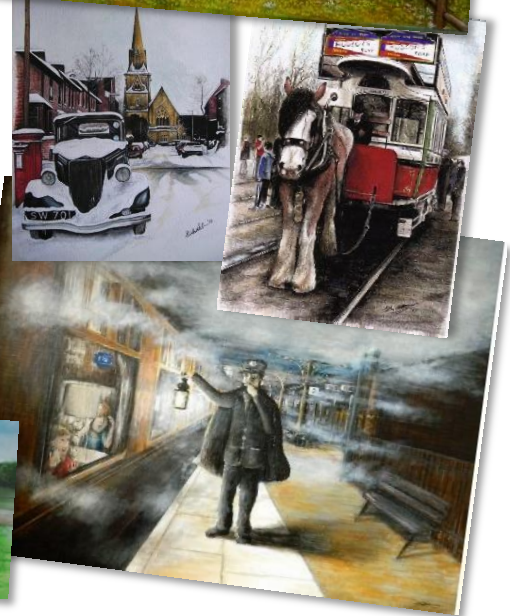

Shirley Whittaker

The ARTIST

I have always loved to draw and be creative. During my years at school I sketched pencil portraits of those around me. Later, I experimented with colour, painting wildlife and pet portraits. Now I have a passion for painting Locomotives. I also enjoy painting cars and other modes of transport too.

The WRITER & ILLUSTRATOR

I published my first children’s book on Kindle in 2015: “*The Seagull who loves Chips*”, followed by “*Chip saves the day*”. They were inspired by my love of the seaside and my dad, who had asked me to illustrate some of the books he had written. My books are about an unusual seagull who befriends a lonely boy. Together they educate the young reader on the dangers of the sea mixed with an element of fun and advice.

The PERSON

I enjoy reading mystery books and taking photographs. I am married to a wonderful man and we have a teenage daughter together with a cat named Pepper. We currently reside in Oldham, Lancashire.