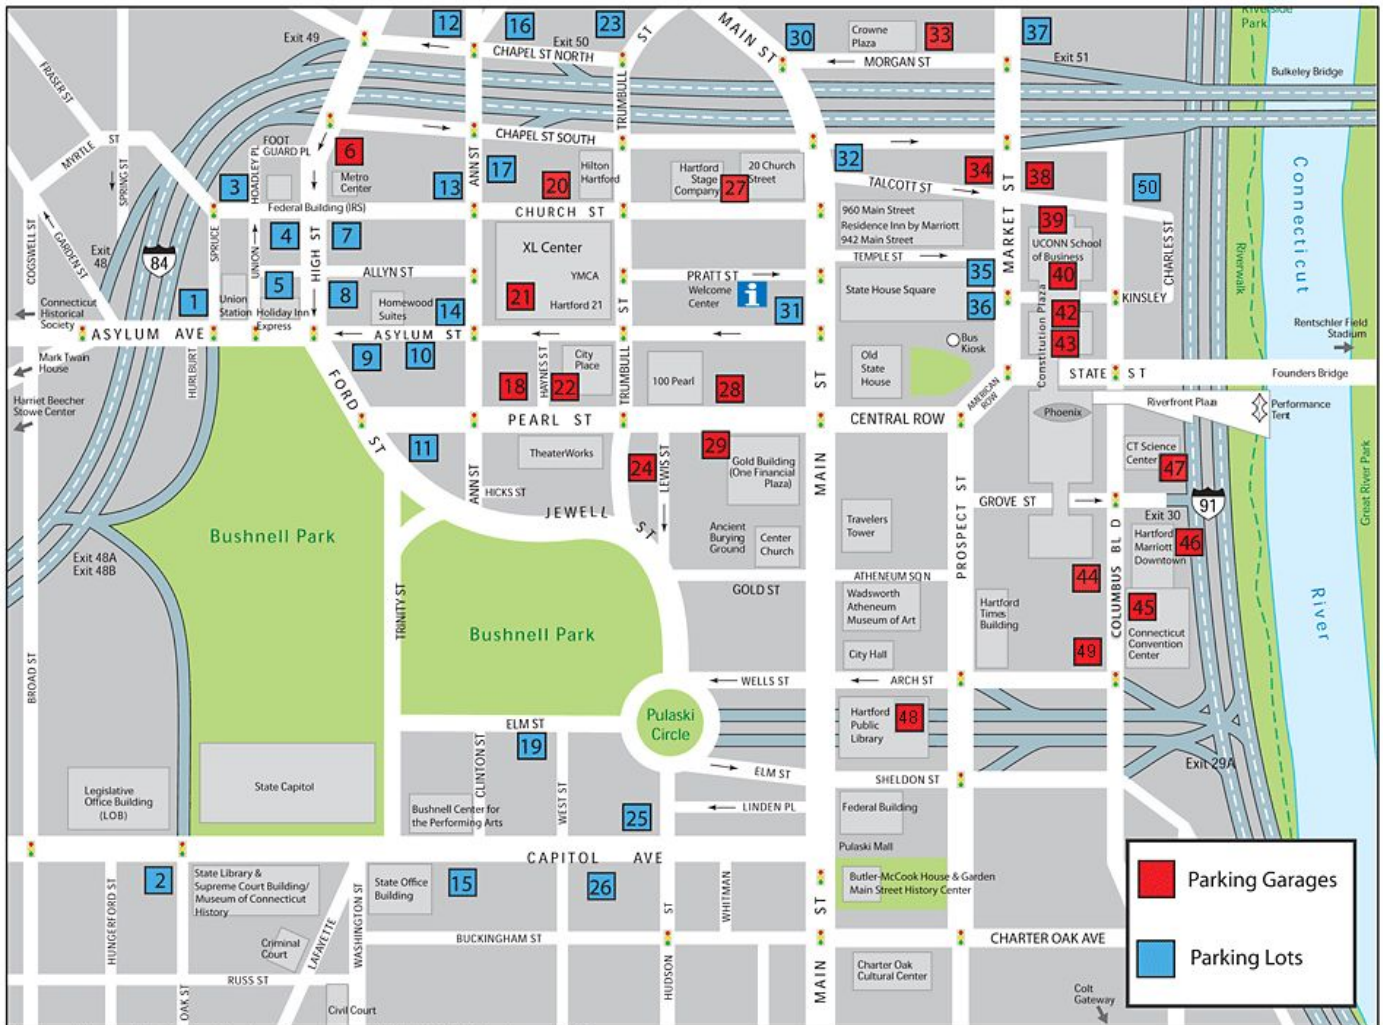

When visiting Upward for daily coworking, meetings, or events, there are several parking options you may consider. Please see below, and contact Upward with any questions at 860-785-6510.

DOWNTOWN HARTFORD, CT - PARKING LOTS AND GARAGES

Map provided by the Hartford Business Improvement District & Hartford.com, 2009

- Besides street parking on Church St. and Main St., the **MAT Garage** attached to **20 Church St.** (#27 on the map) is the closest option to entry. Please keep in mind that this covered garage is a paid option and Upward does not validate tickets.

- Upward members are eligible for a competitive rate at **Metro Garage**: #6 on the map shown above. Please contact Upward Office Administrator Chenna Richards (chenna@upwardhartford.com) for more information on daily & monthly rates.