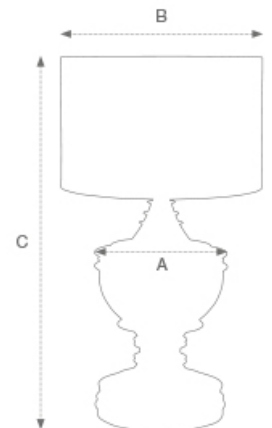

## Table Lamp Sirena

Item no. 111087

Information: Nickel finish  
Including blue velvet shade

Dimensions: A. 15 | B. 40 | C. 91 cm  
A. 5.91" | B. 15.75" | C. 35.83"

- › EU Energy Label Multi Language
- › Download item specification sheet

### SIZES LIGHTING

Please note that the reference dimensions are indicated as follows:

A = lamp width  
B = shade width  
C = total height

All the dimensions included in descriptions are in cm, approximate and subject to change (with a tolerance of 2%).

## SPECIFICATIONS

Lamp holder:	E27
Lamp holder qty:	1
Max wattage:	40 watt
Wire length in cm:	250
Wire length in inch:	98,43
Plug type:	C - Euro plug
Fabric composition shade:	100% polyester
Shade dimensions:	40 x 40 x H. 30 cm
Included light bulbs(s):	Not included
Indoor/outdoor:	Indoor use/dry locations only