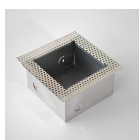

Accessories

Concrete recessing box

I dati fotometrici presenti nel sito si riferiscono al flusso della sorgente; consultate i file tecnici fotometrici per il flusso nominale dell'apparecchi.

The photometric data provided on this website are referred to the light source; the photometric data, of the luminaire, can be checked on the specific photometric file.