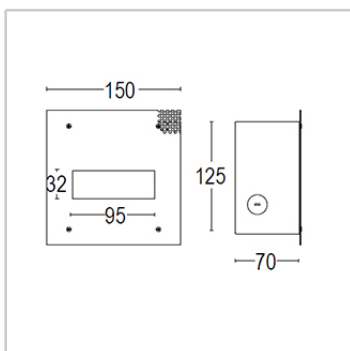

### ZERO AMICA TRIMLESS

Ordering code	Finish
21402.01.31	Stanfard reflector
21402.56.31	Gold reflector

Plaster-in recessed wall lamp with indirect light distribution creates scenic effects while lighting passageways and hallways. Body made of steel finished in power coat paint with under layer protection which guarantees protection over time. Super pure aluminum (99.5%) reflector emits indirect light downwards. Functions on main voltage, remote power supply.

#### Physical

Fixture aiming	: Fixed
Width (mm)	: 150
Length (mm)	: 150
Recessed depth (mm)	: 70
Structure material	: Steel
Number of heads	: 1