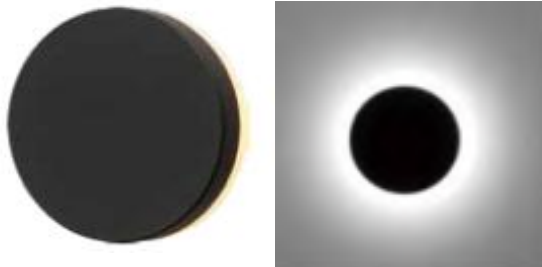

LED Wall Light

*Die-cast aluminum body

*LED's in 3000K, 4000K, 6000K – CRI>80 - IP54

9W

9W

2193

9W

9W

2191

9W

3W