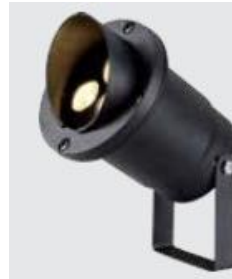

3W IP67

1193