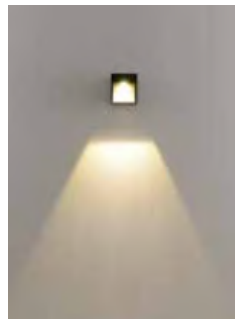

LED Wall Light

*Die-cast aluminum body

*LED's in 3000K, 4000K, 6000K – CRI>80 - IP54

3W*1

5045