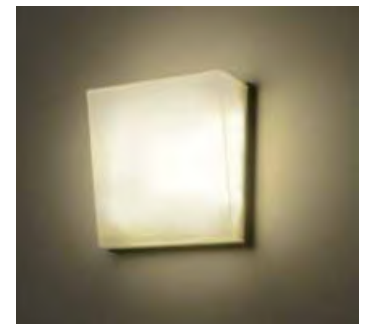

1541

10W

1542

10W

LED Wall Light

*Die-cast aluminum body

*LED's in 3000K, 4000K, 6000K – CRI>80 - IP54

1681