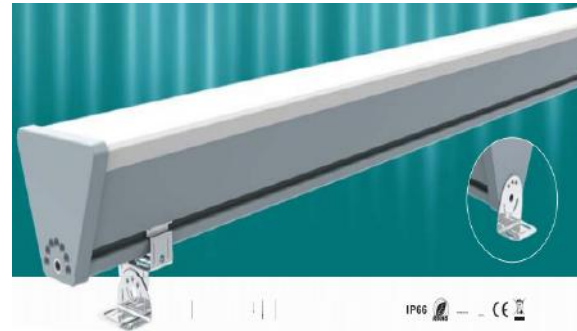

302

28W, 52W, 70W
CRI80 4000K & 6500K
Driver included
PC Housing + PC Cover