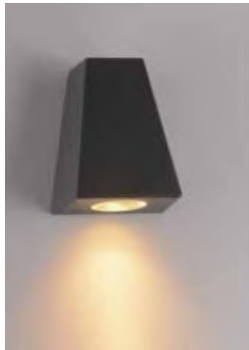

1541

10W

1542

10W

LED Wall Light

*Die-cast aluminum body

*LED's in 3000K, 4000K, 6000K – CRI>80 - IP54

1681