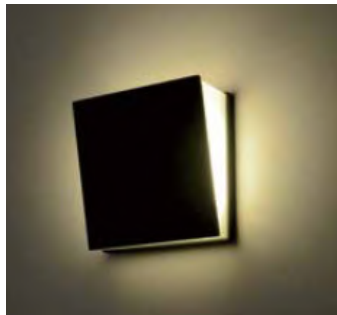

6W

5041

3W

5051

3W

LED Wall Light

*Die-cast aluminum body

*LED's in 3000K, 4000K, 6000K – CRI>80 - IP54

1541

10W

1542

10W

LED Wall Light

*Die-cast aluminum body

*LED's in 3000K, 4000K, 6000K – CRI>80 - IP54

1681