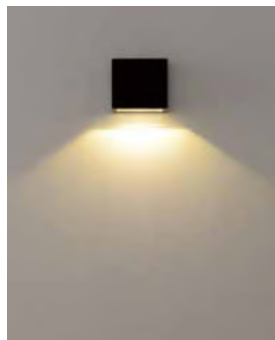

5922

3W

5064

3W*2

5923

3W

LED Wall Light

*Die-cast aluminum body