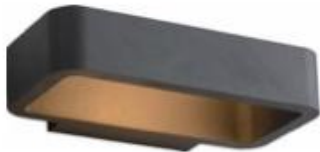

LED Wall Light

*Die-cast aluminum body

*LED's in 3000K, 4000K, 6000K – CRI>80 - IP54

5063

6W

5114

6W

5070

6W

5041

3W

5051

3W

LED Wall Light

*Die-cast aluminum body

*LED's in 3000K, 4000K, 6000K – CRI>80 - IP54