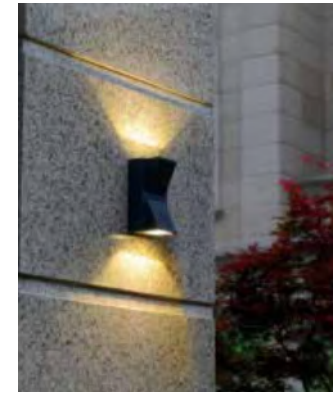

LED Wall Light

*Die-cast aluminum body

*LED's in 3000K, 4000K, 6000K – CRI>80 - IP54

3W*1