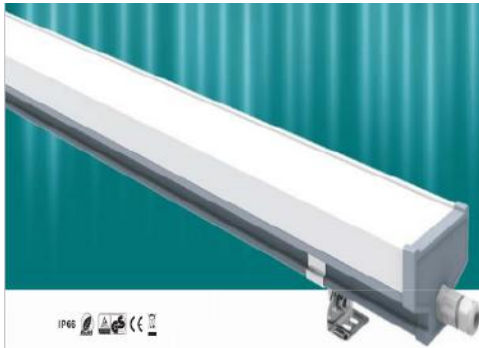

IP65 LED Light

206

28W, 56, 70W
CRI80 4000K & 6500K
Driver included
PC Housing + PC Cover