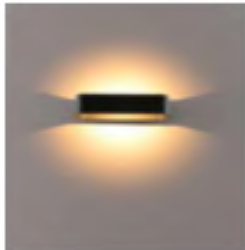

LED Wall Light

*Die-cast aluminum body

*LED's in 3000K, 4000K, 6000K – CRI>80 - IP54

5063