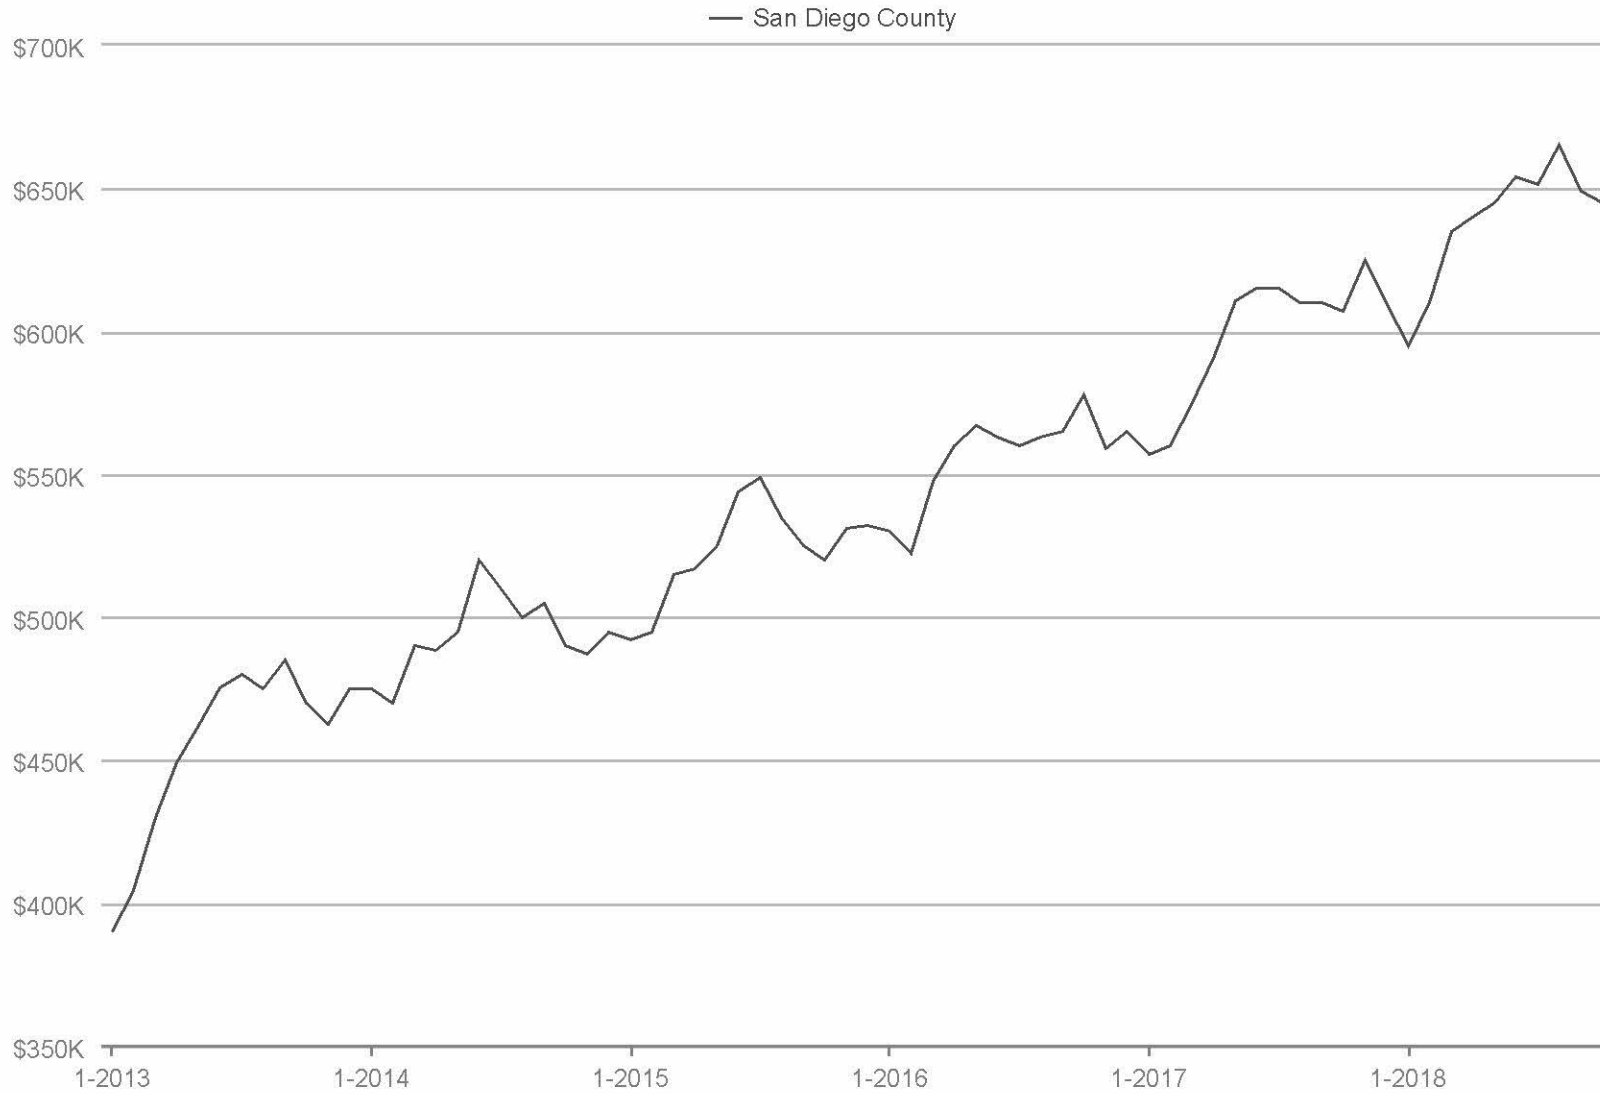

Median Sales Price

San Diego County: Detached

Each data point is one month of activity. Data is from November 3, 2018.

All data from SPN®. Data deemed reliable but not guaranteed. InfoSparks © 2018 ShowingTime.