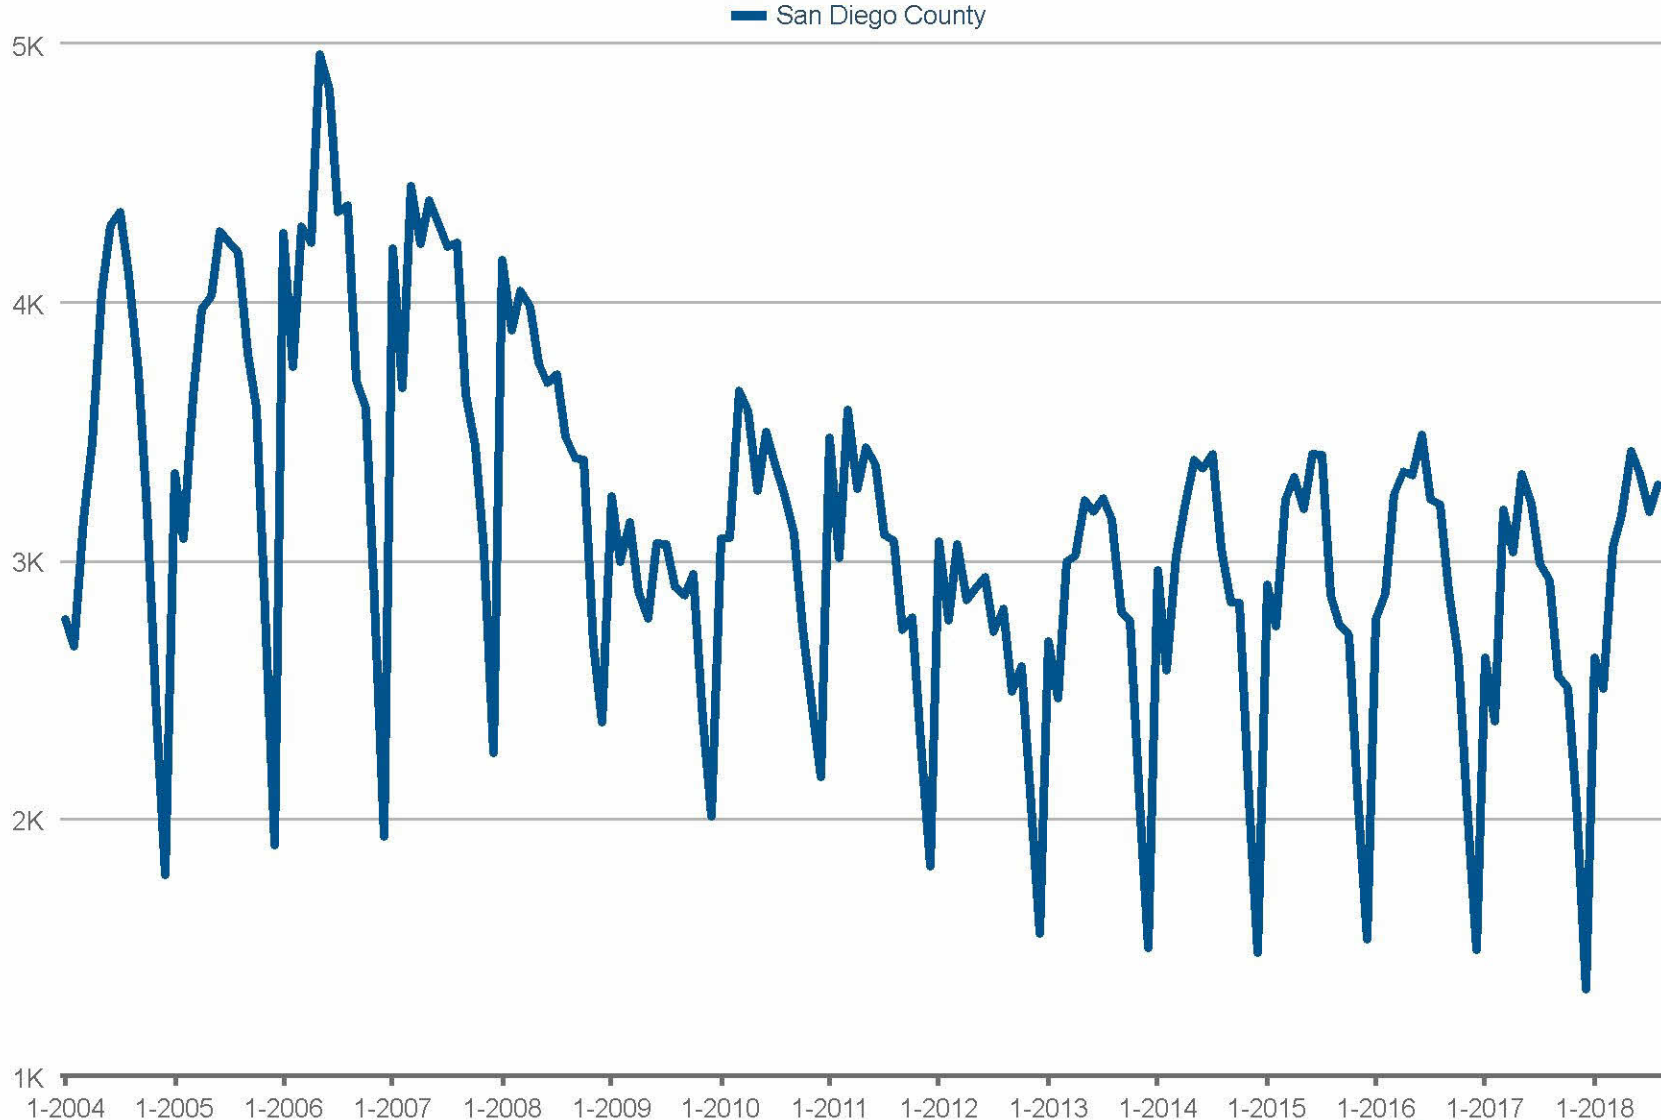

New Listings

San Diego County: Detached

Each data point is one month of activity. Data is from September 3, 2018.