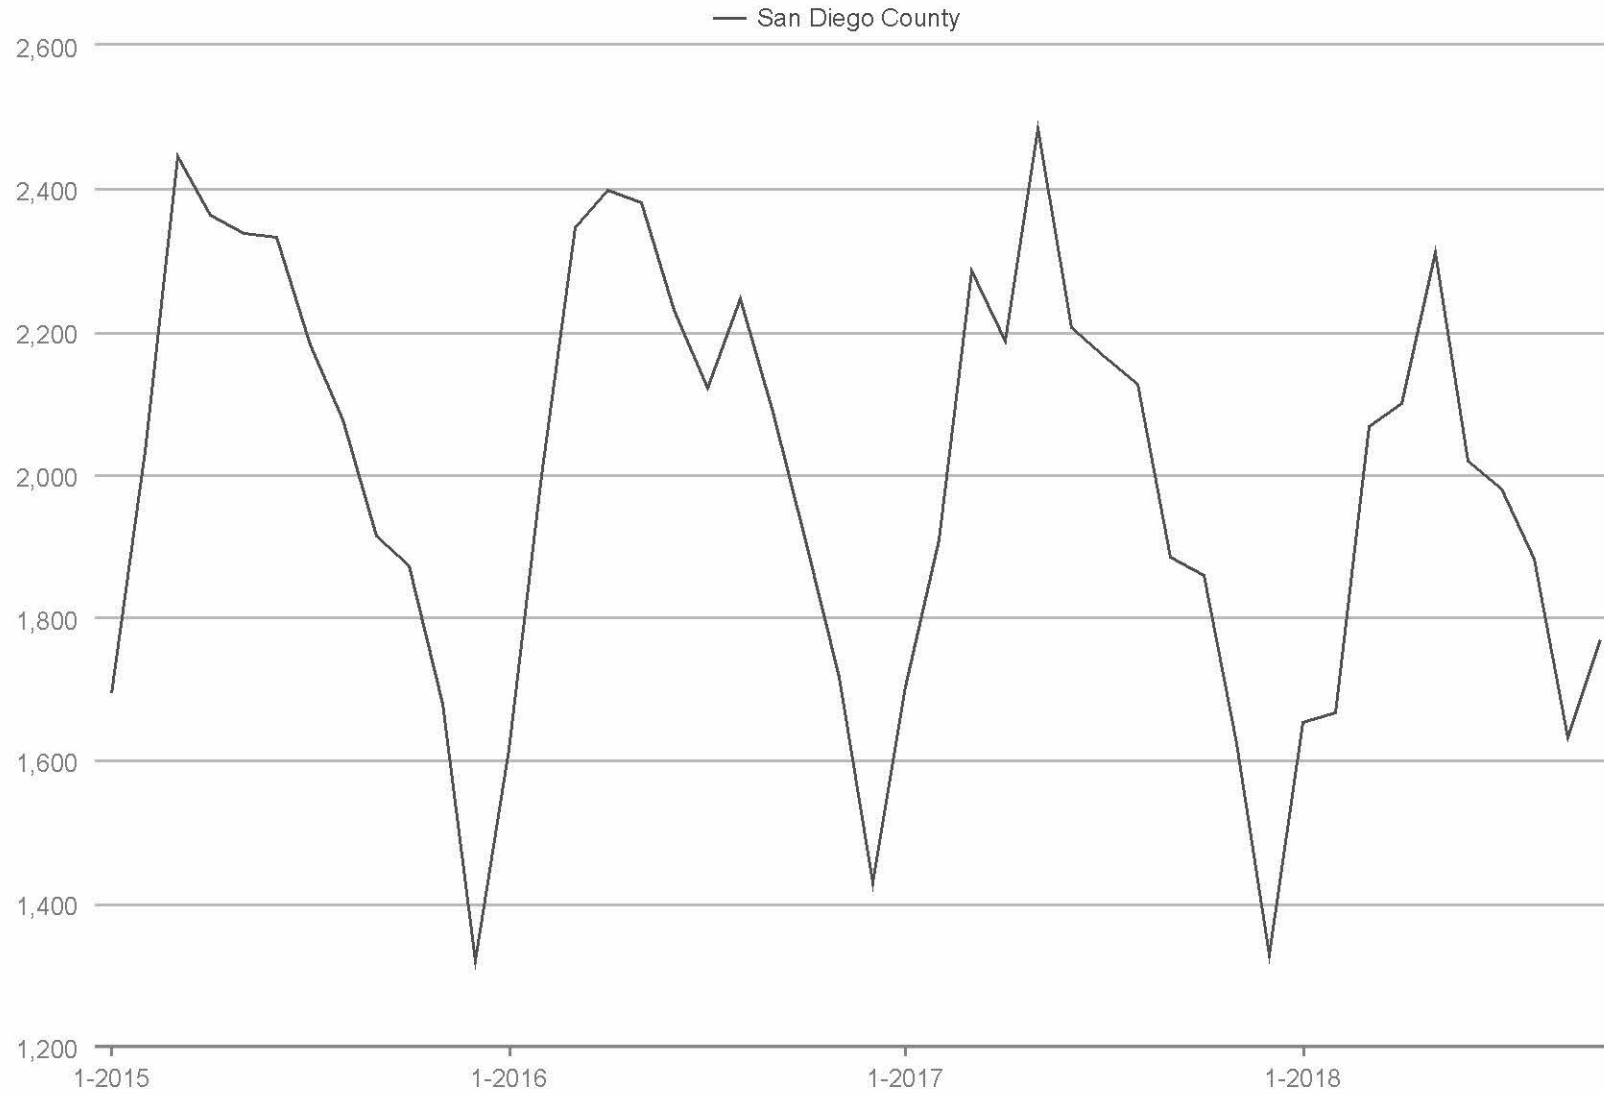

Pending Sales

San Diego County: Detached

Each data point is one month of activity. Data is from November 3, 2018.

All data from SPN®. Data deemed reliable but not guaranteed. InfoSparks © 2018 ShowingTime.