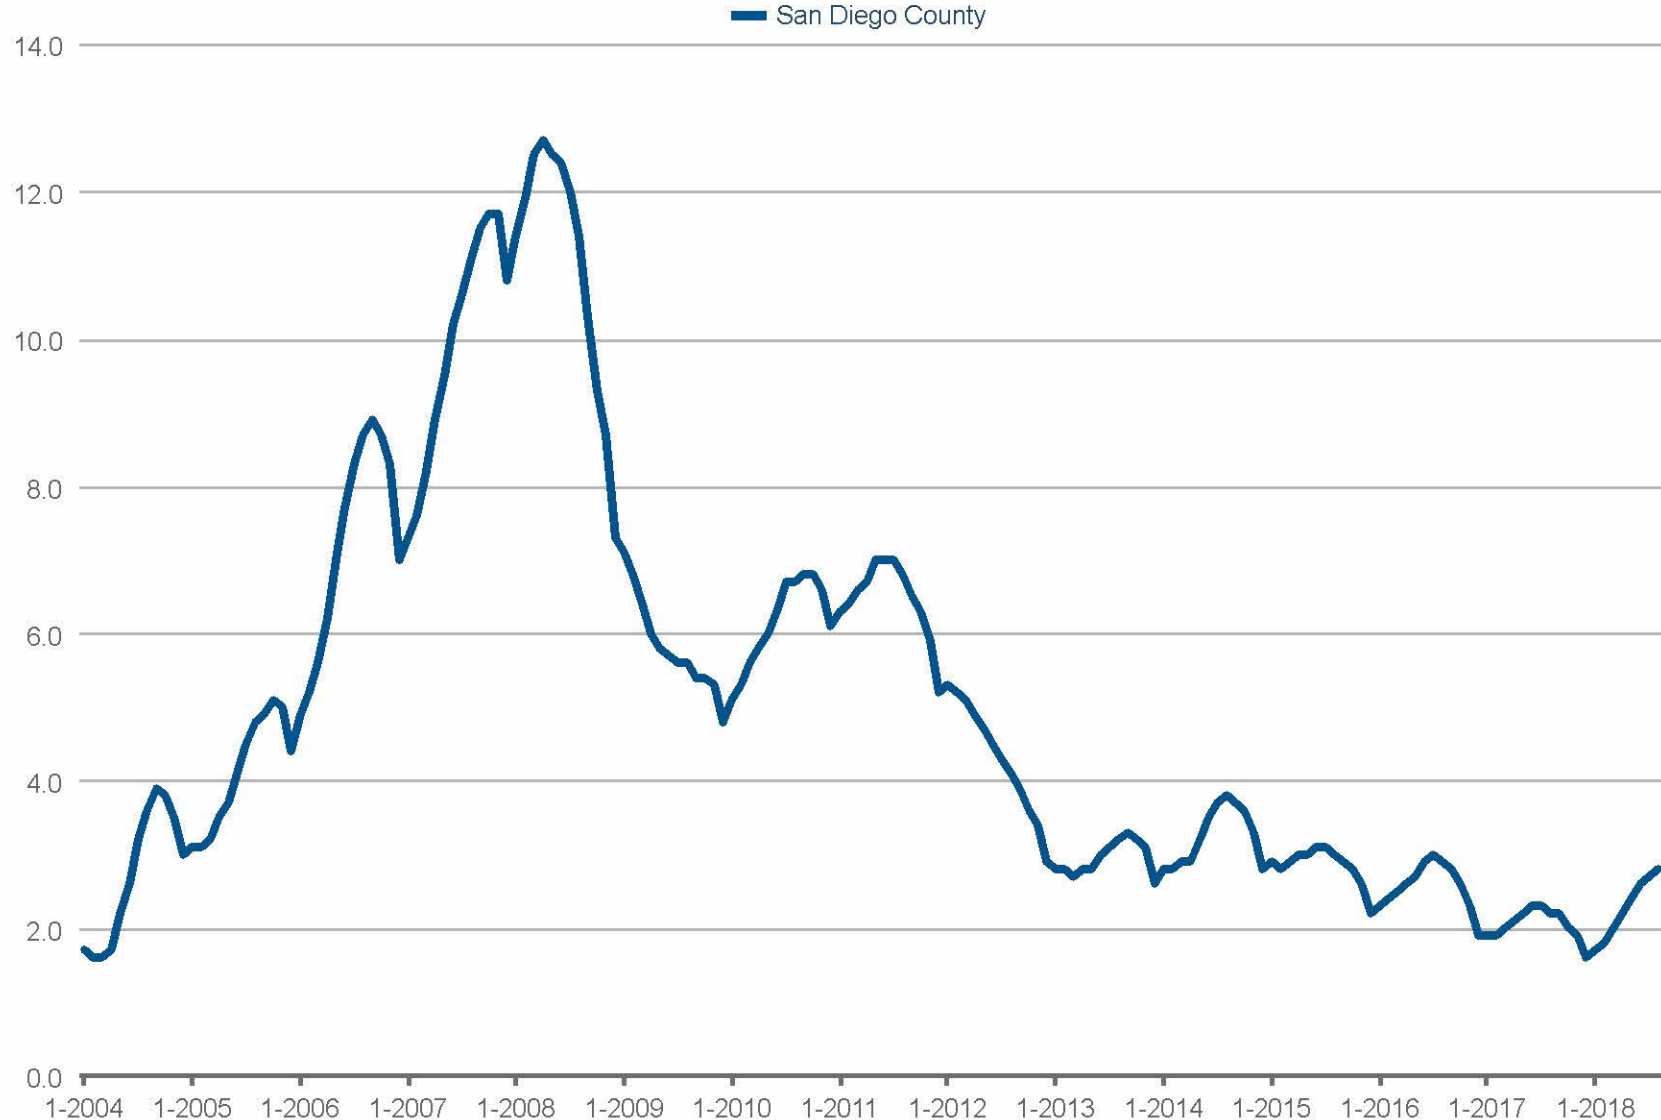

Months Supply of Inventory Actual (Closed)

San Diego County: Detached

Each data point is one month of activity. Data is from September 3, 2018.

This information is deemed reliable but not guaranteed. The information and the compilation from which they are derived is protected by copyright.
Compilation © 2018 Sandicor®, Inc. InfoSparks © 2018 ShowingTime.