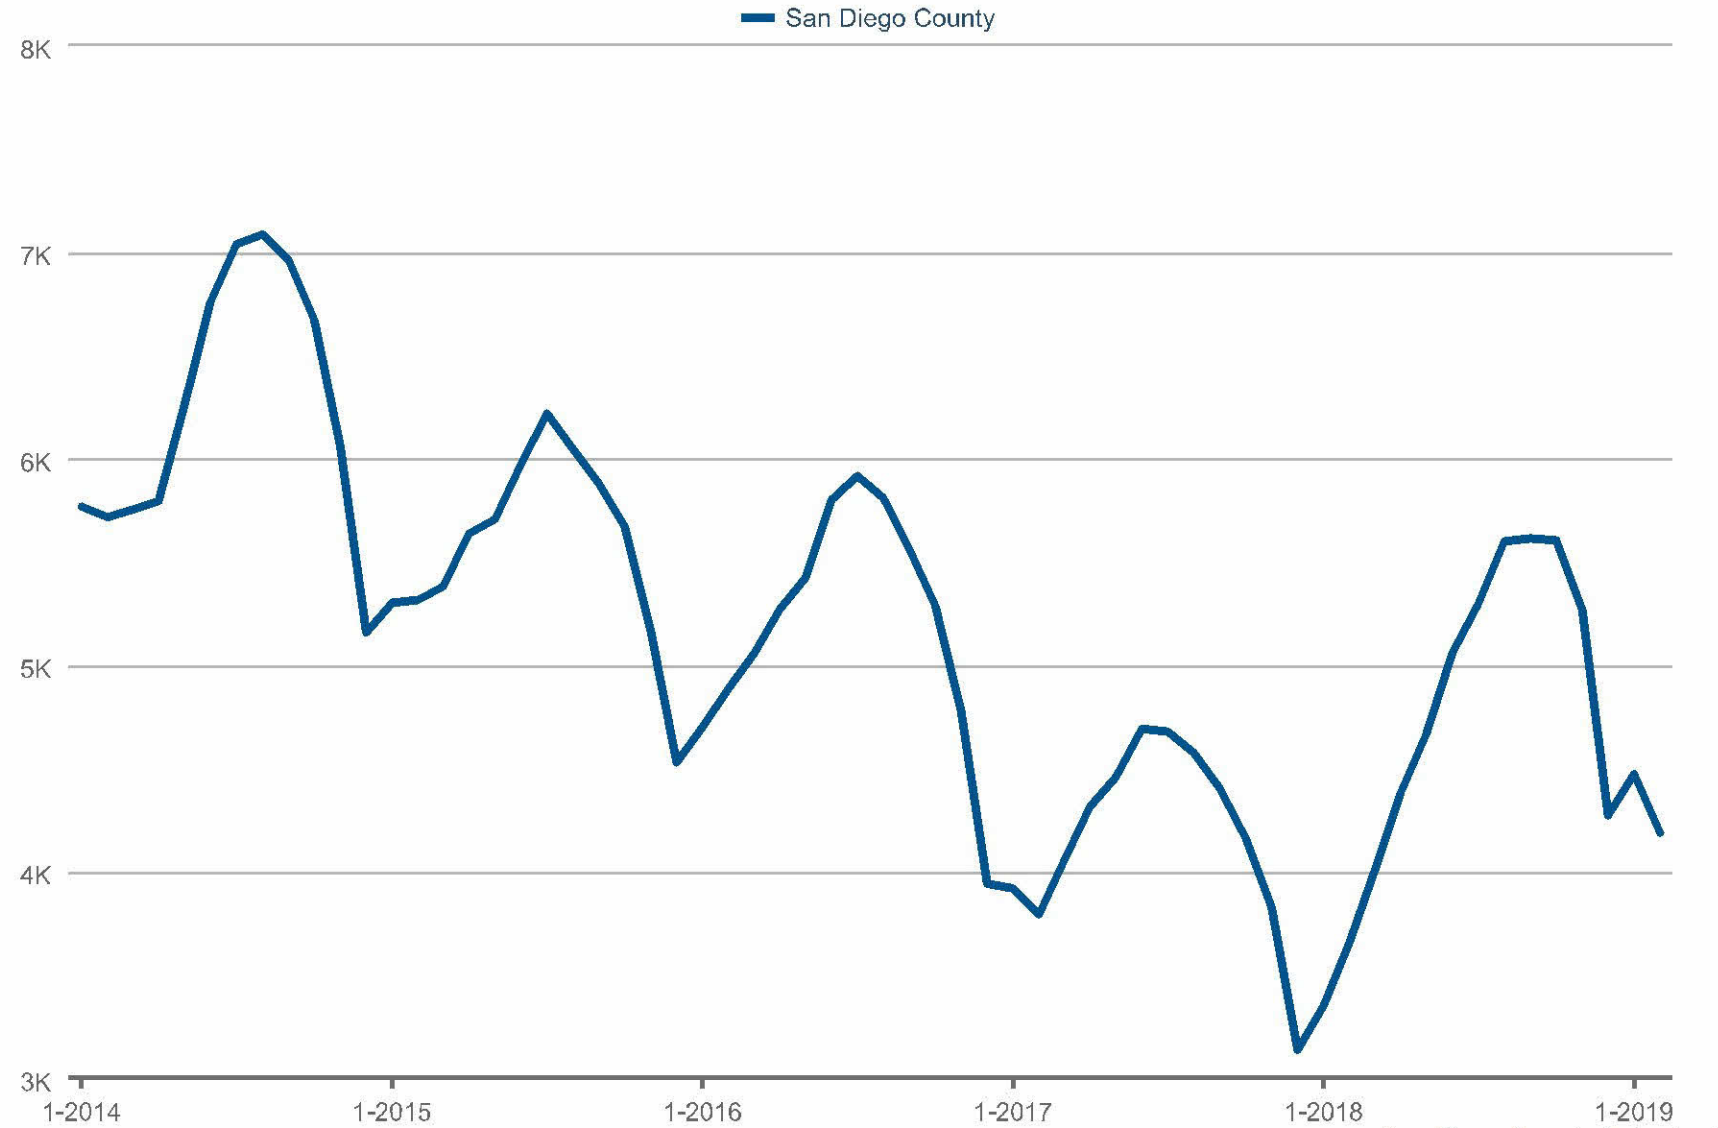

### Active Listings

San Diego County: Detached

Each data point is one month of activity. Data is from March 6, 2019.

All data from SPN®. Data deemed reliable but not guaranteed. InfoSparks © 2019 ShowingTime.