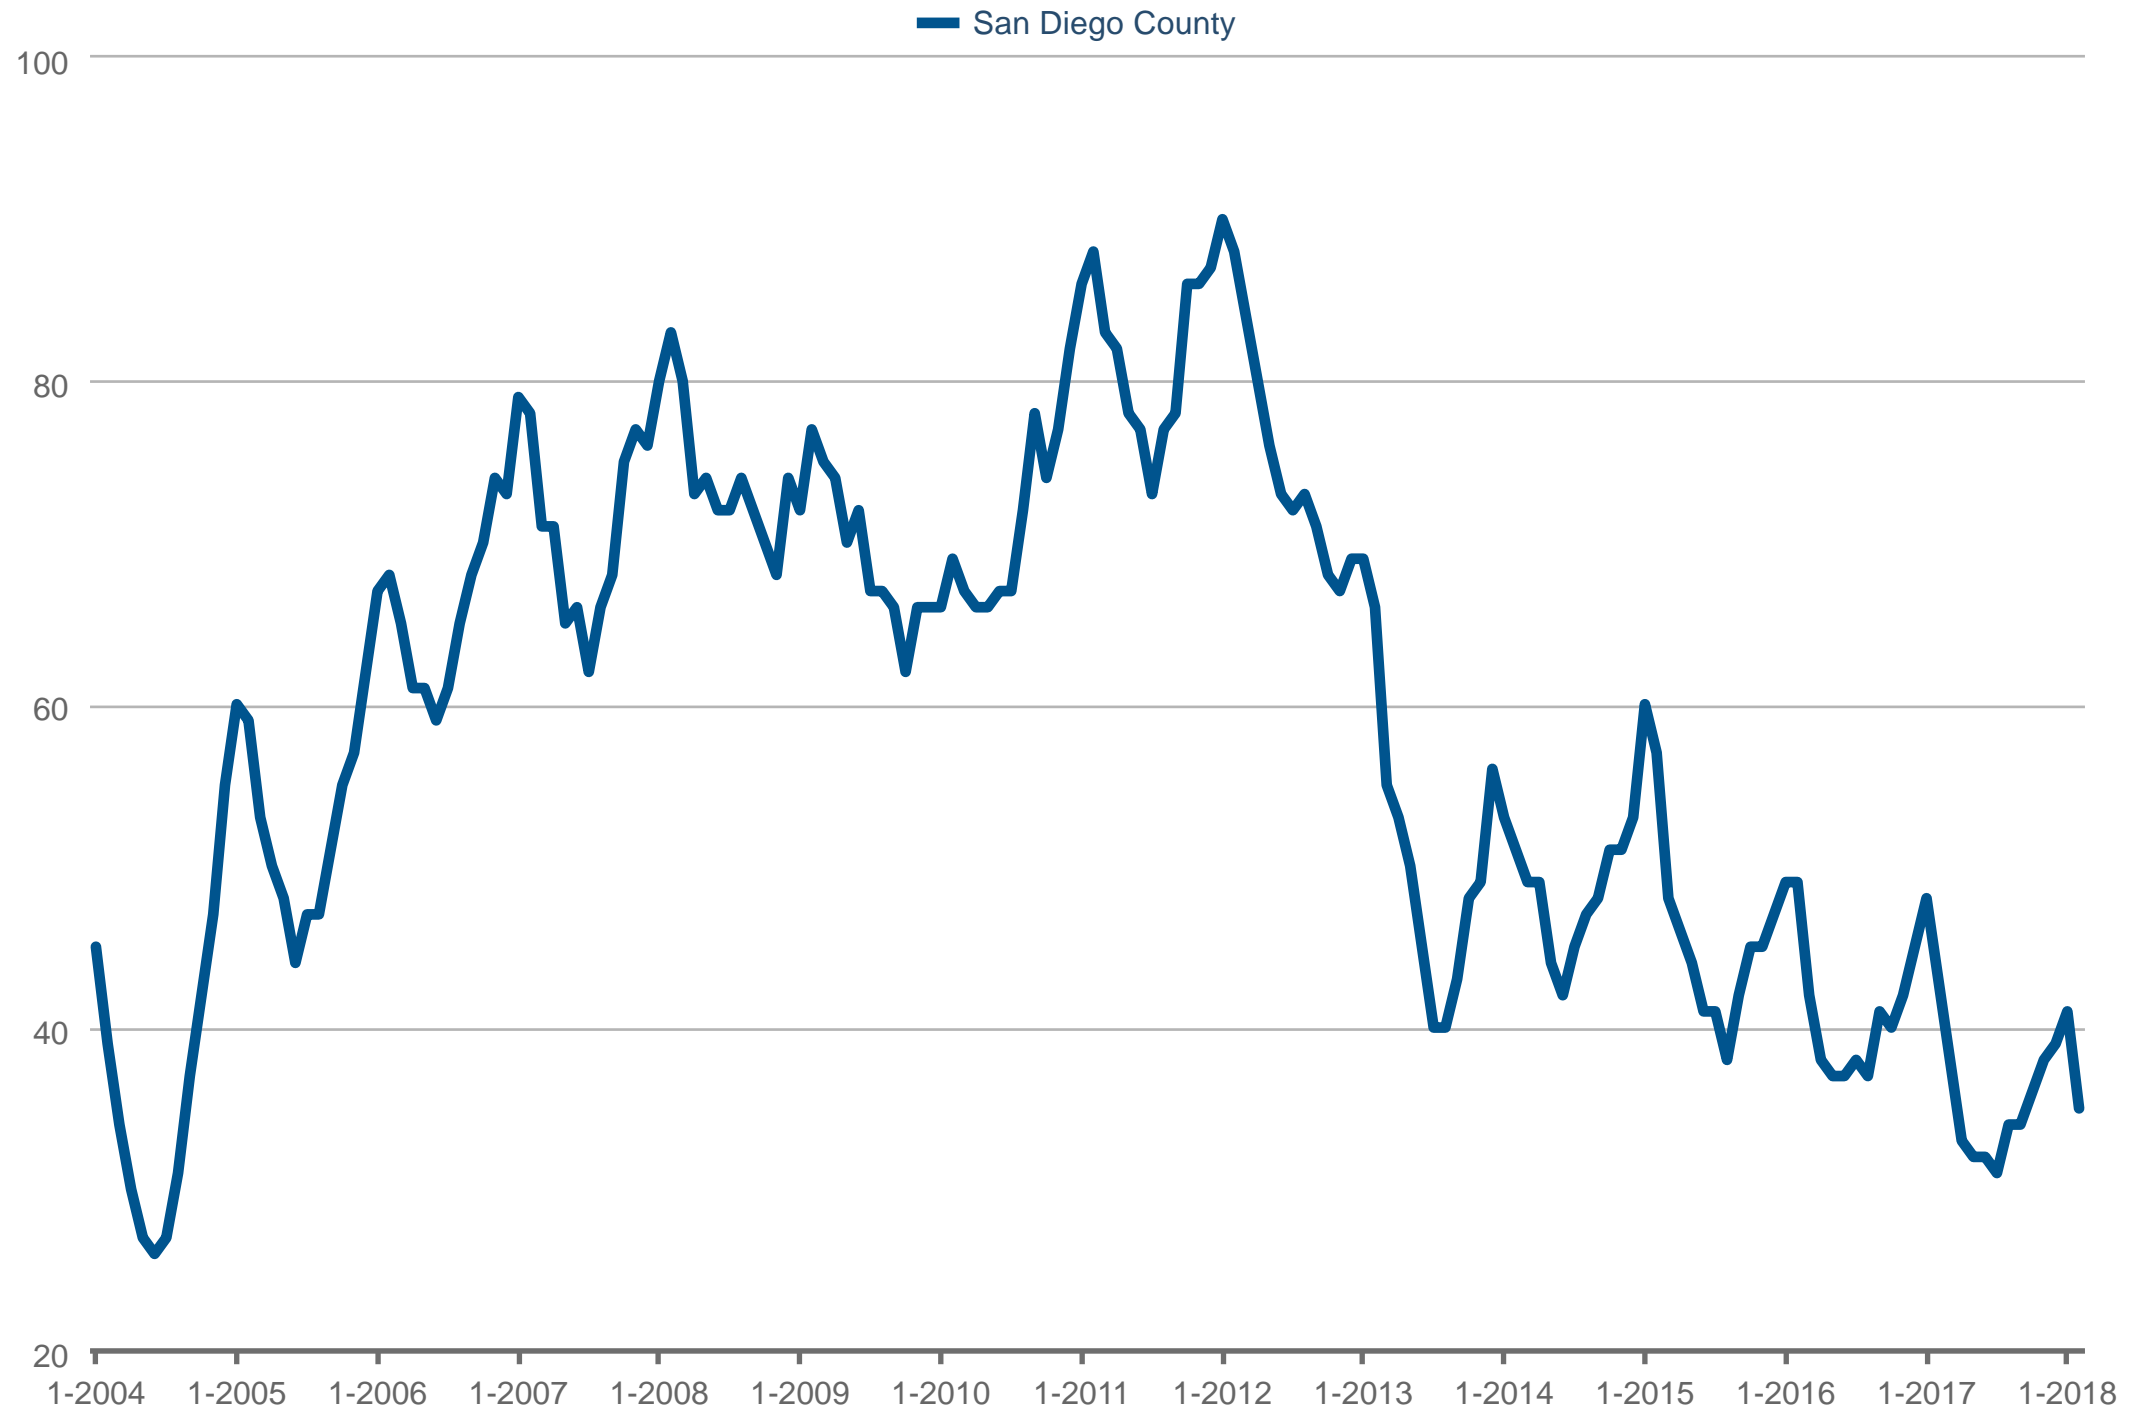

Average Market Time

San Diego County: Detached

Each data point is one month of activity. Data is from March 3, 2018.

This information is deemed reliable but not guaranteed. The information and the compilation from which they are derived is protected by copyright.