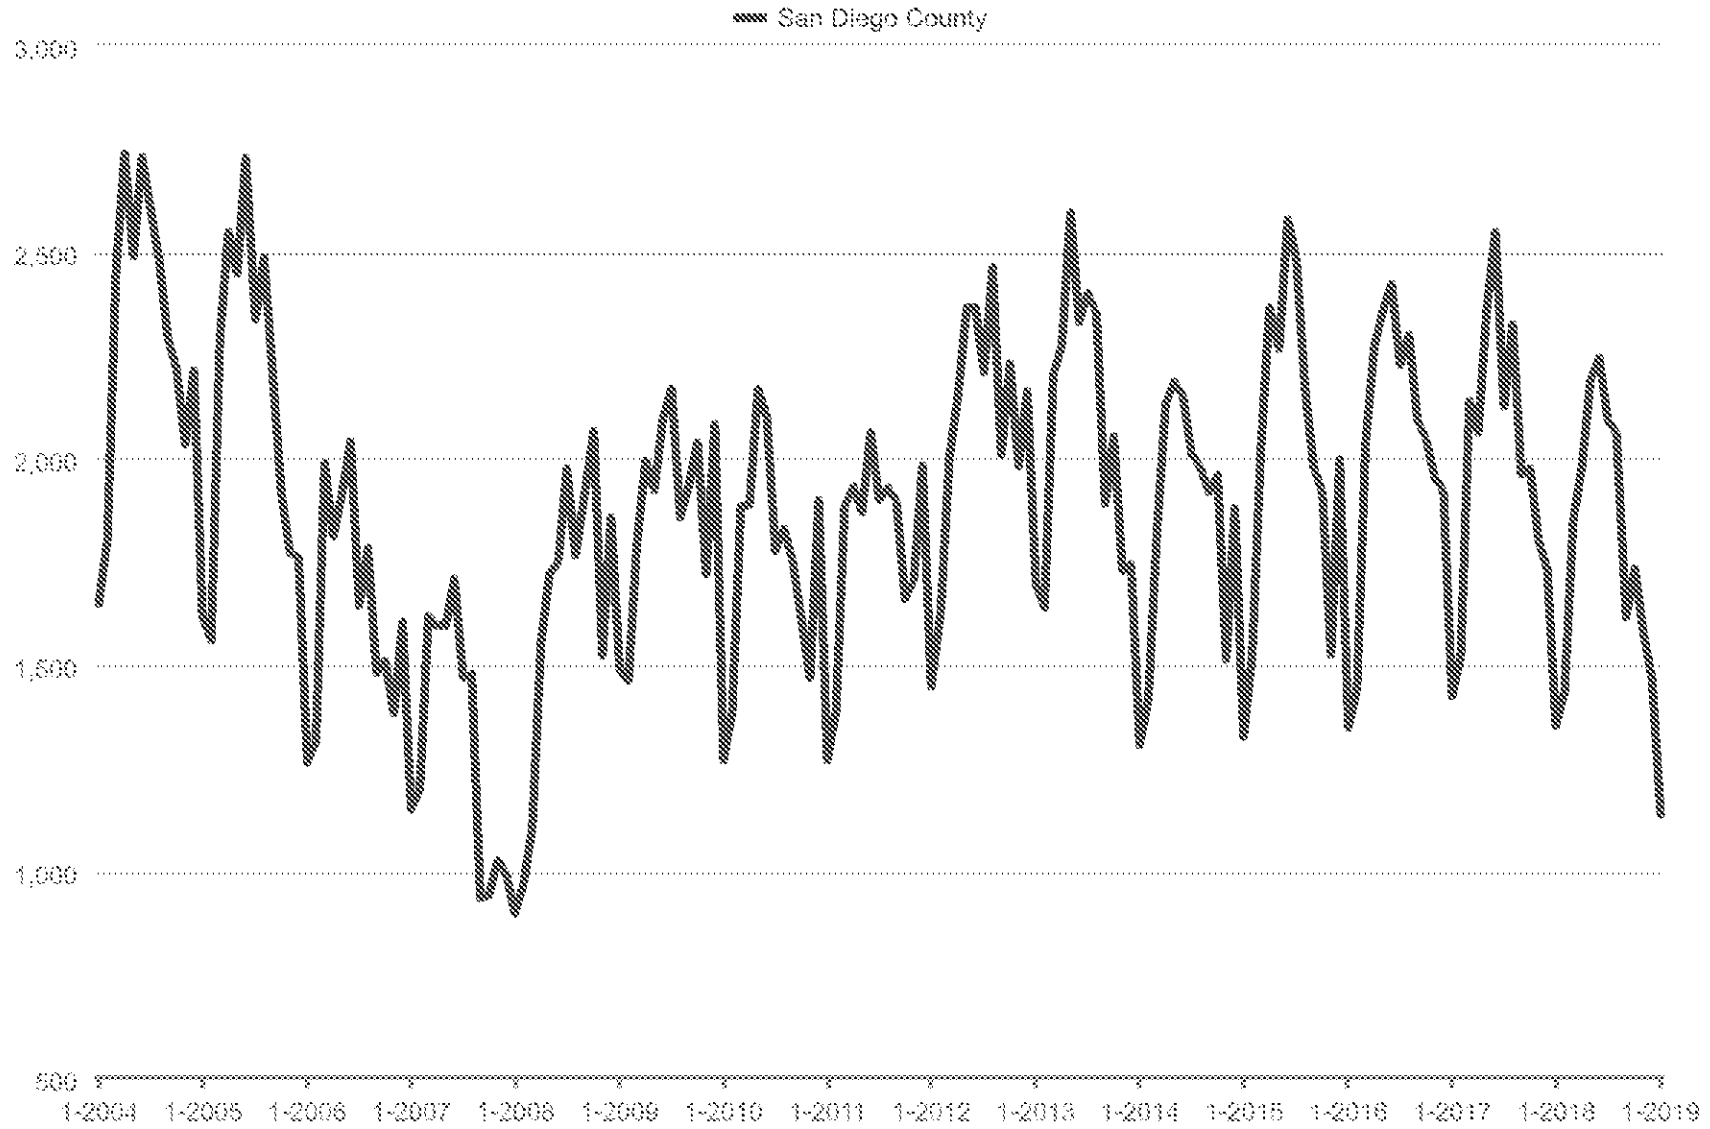

### Sold Listings

San Diego County: Detached

Each data point is one month of activity. Data is from February 3, 2019.

All data from SPN®. Data deemed reliable but not guaranteed. InfoSparks © 2019 ShowingTime.