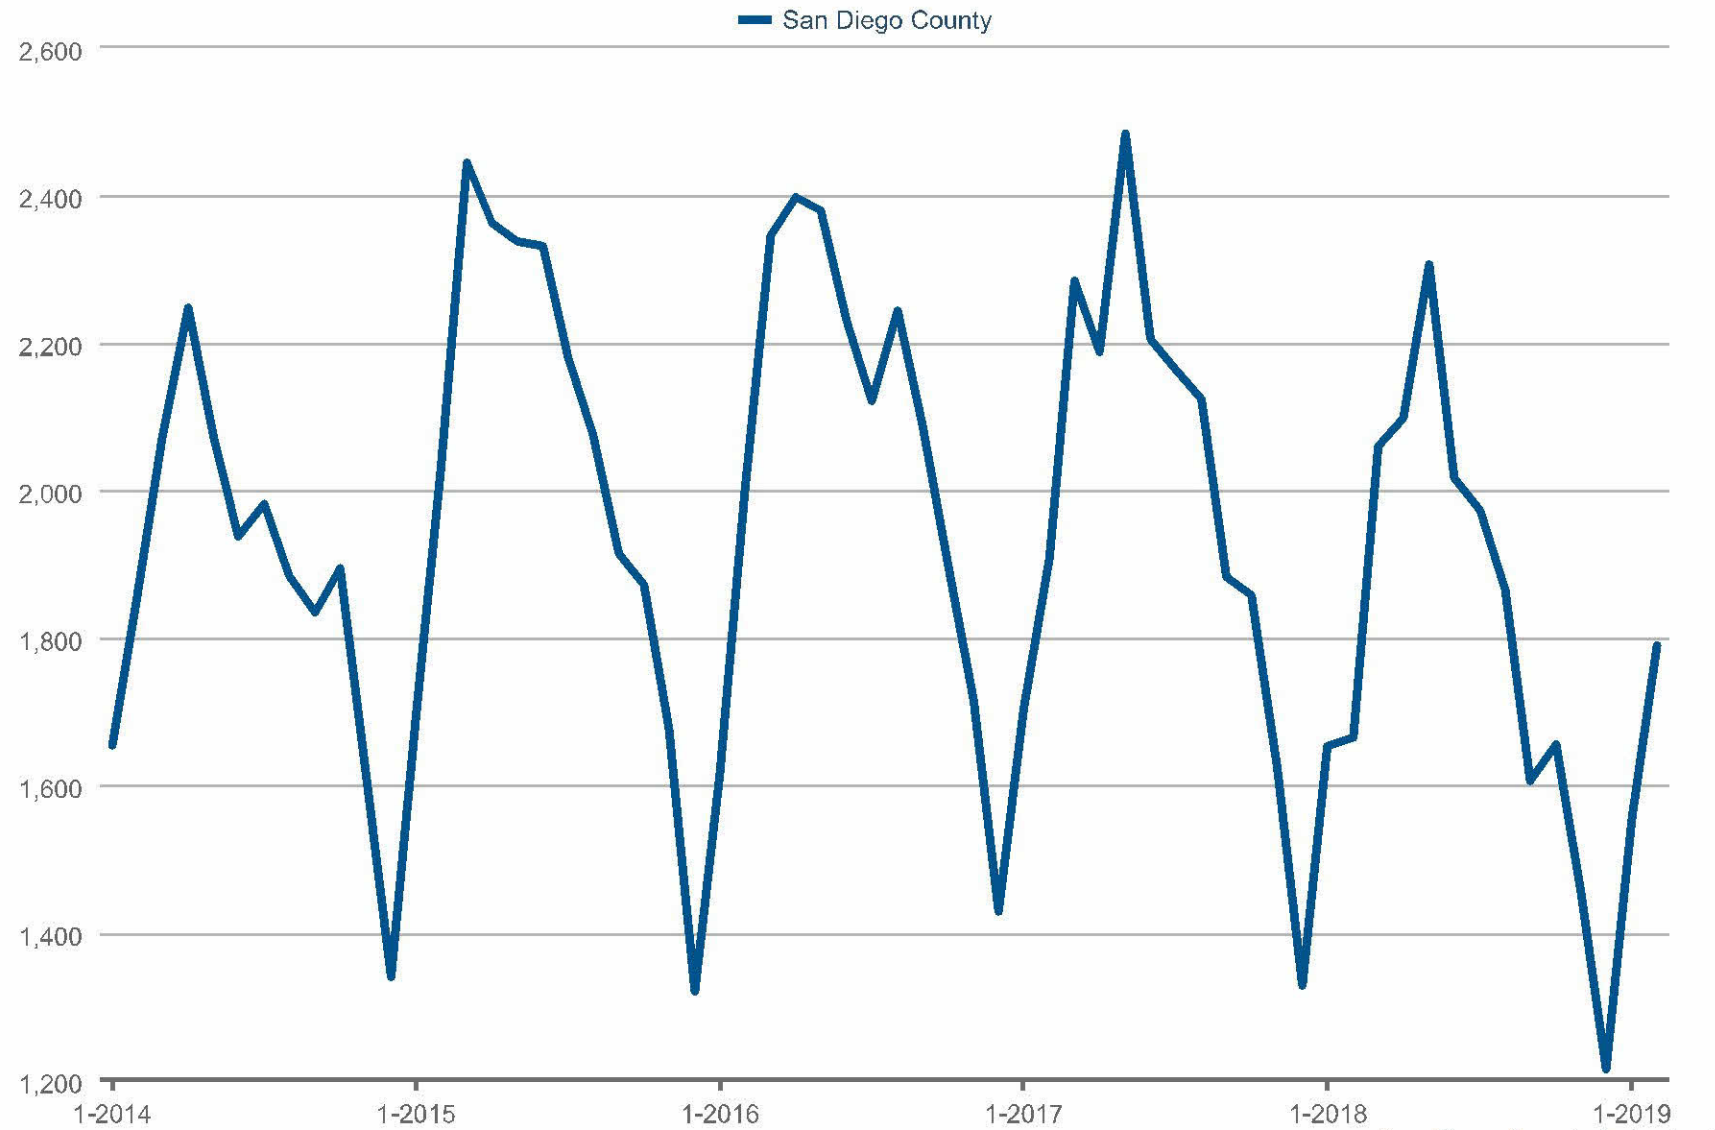

Pending Sales

San Diego County: Detached

Each data point is one month of activity. Data is from March 4, 2019.

All data from SPN®. Data deemed reliable but not guaranteed. InfoSparks © 2019 ShowingTime.