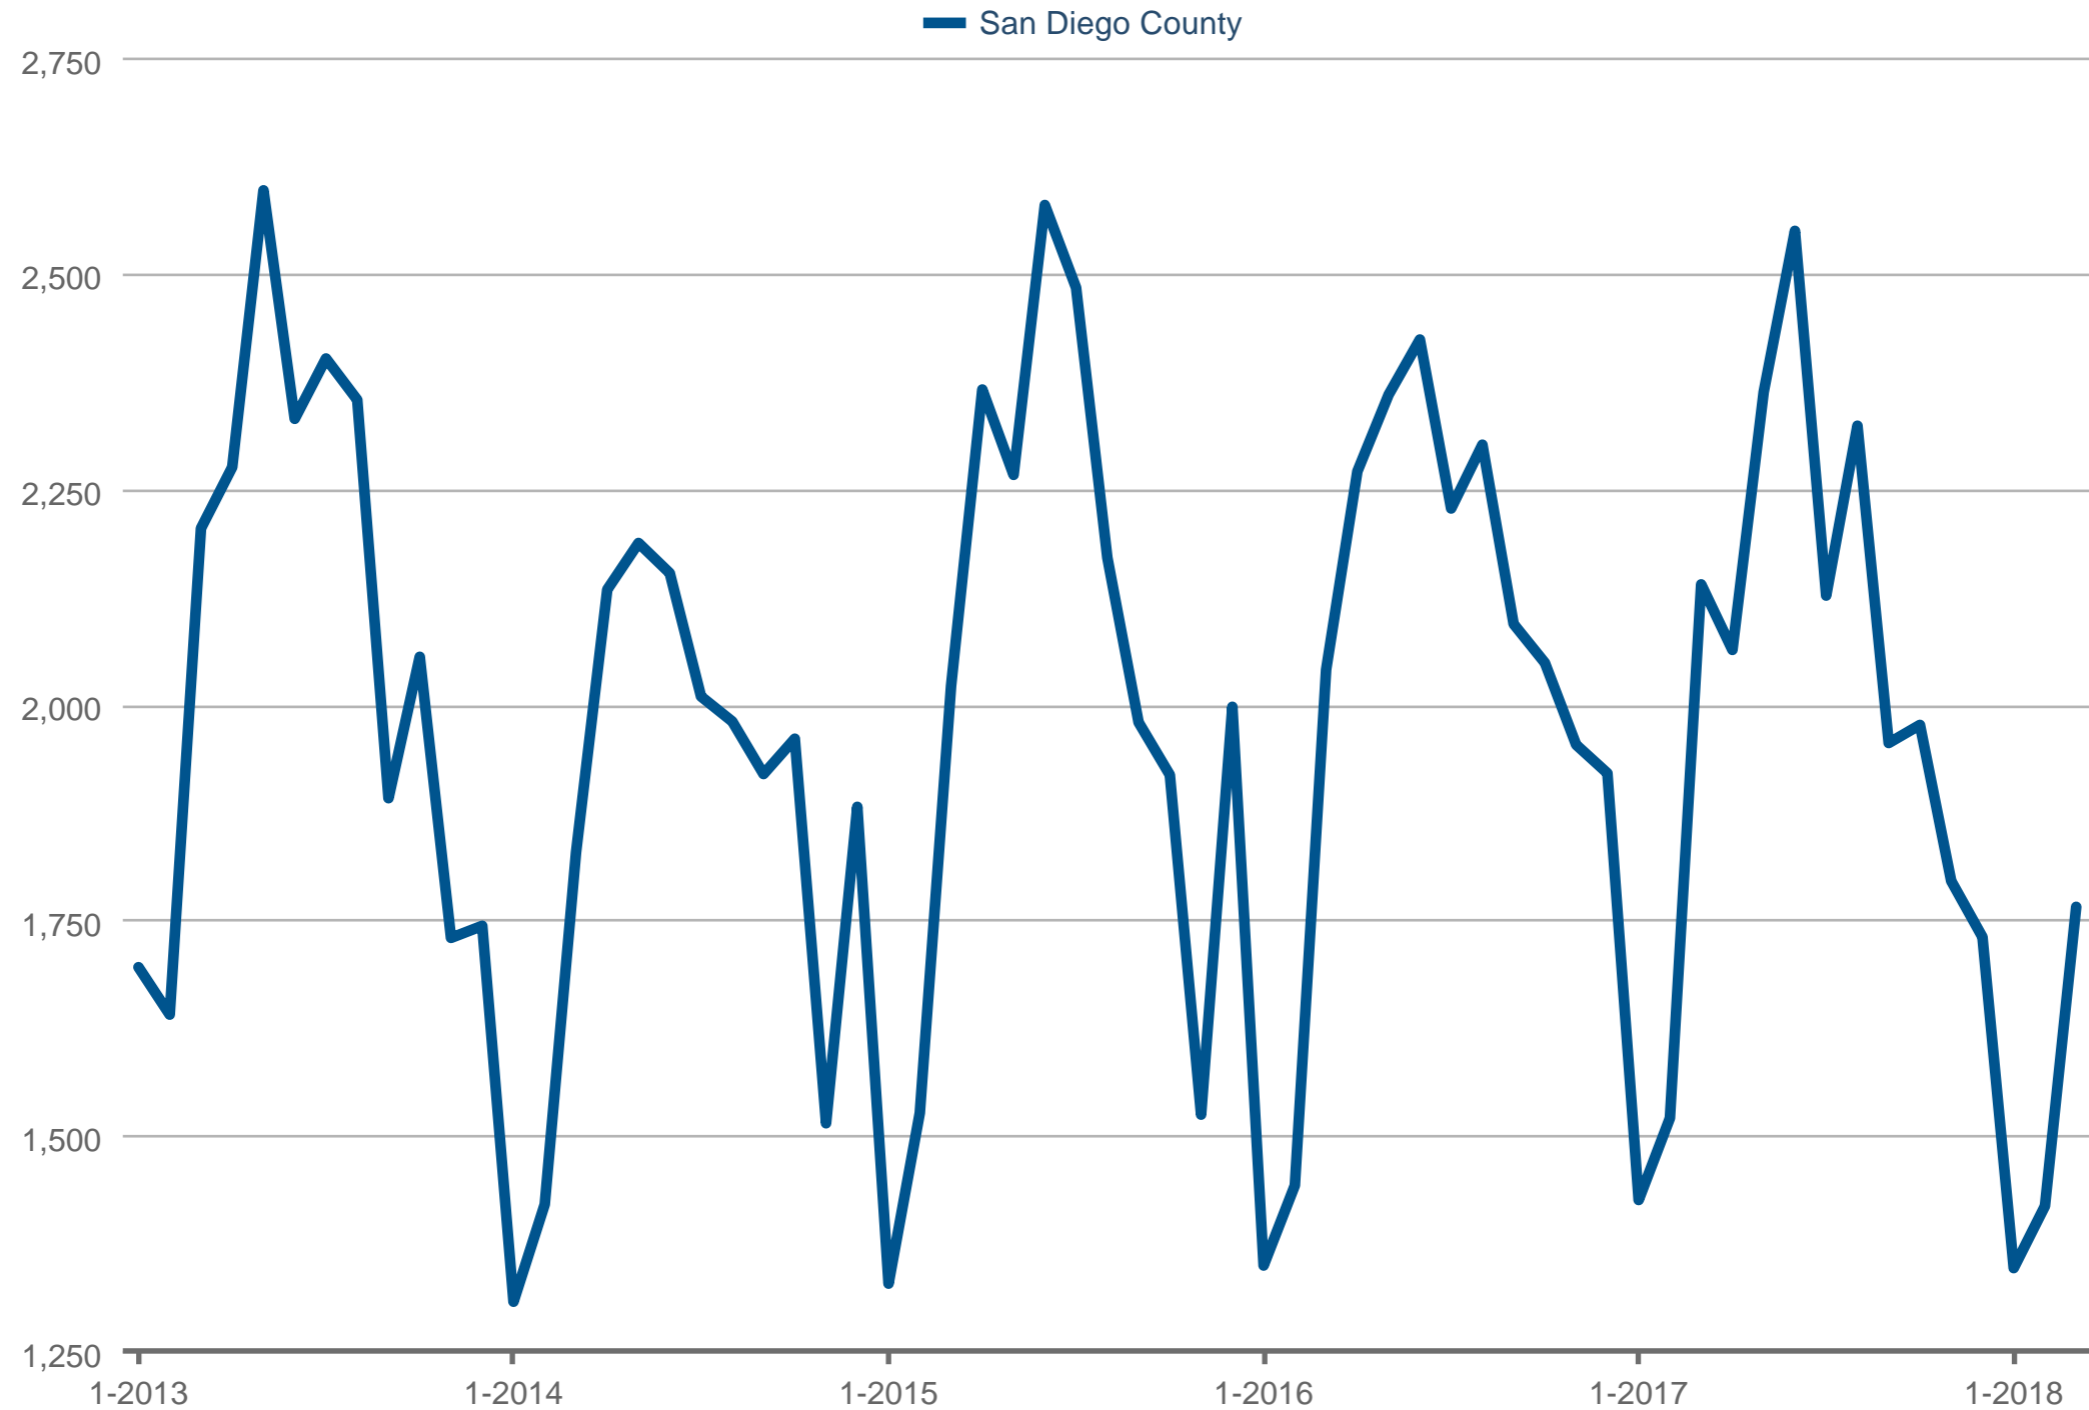

Sold Listings

San Diego County: Detached

Each data point is one month of activity. Data is from April 5, 2018.

This information is deemed reliable but not guaranteed. The information and the compilation from which they are derived is protected by copyright.