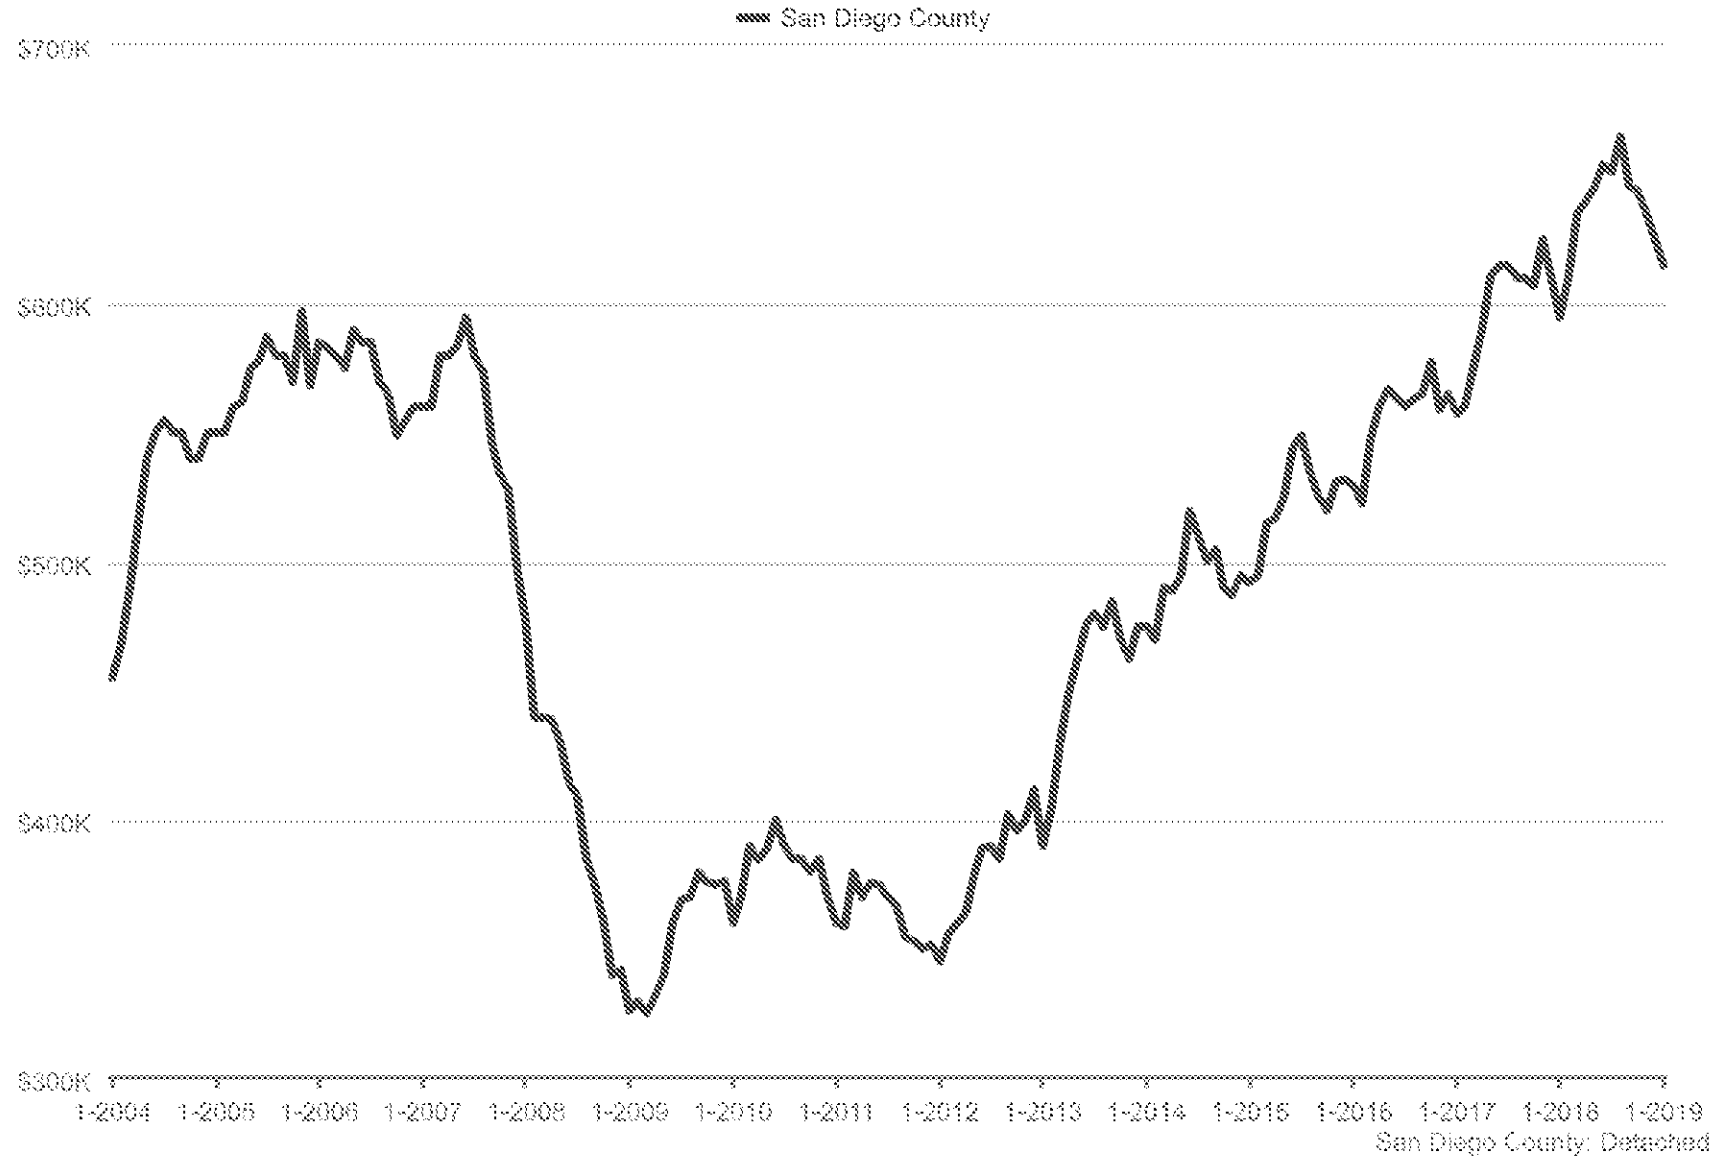

### Median Sales Price

Each data point is one month of activity. Data is from February 3, 2019.

All data from SPN®. Data deemed reliable but not guaranteed. InfoSparks © 2019 ShowingTime.