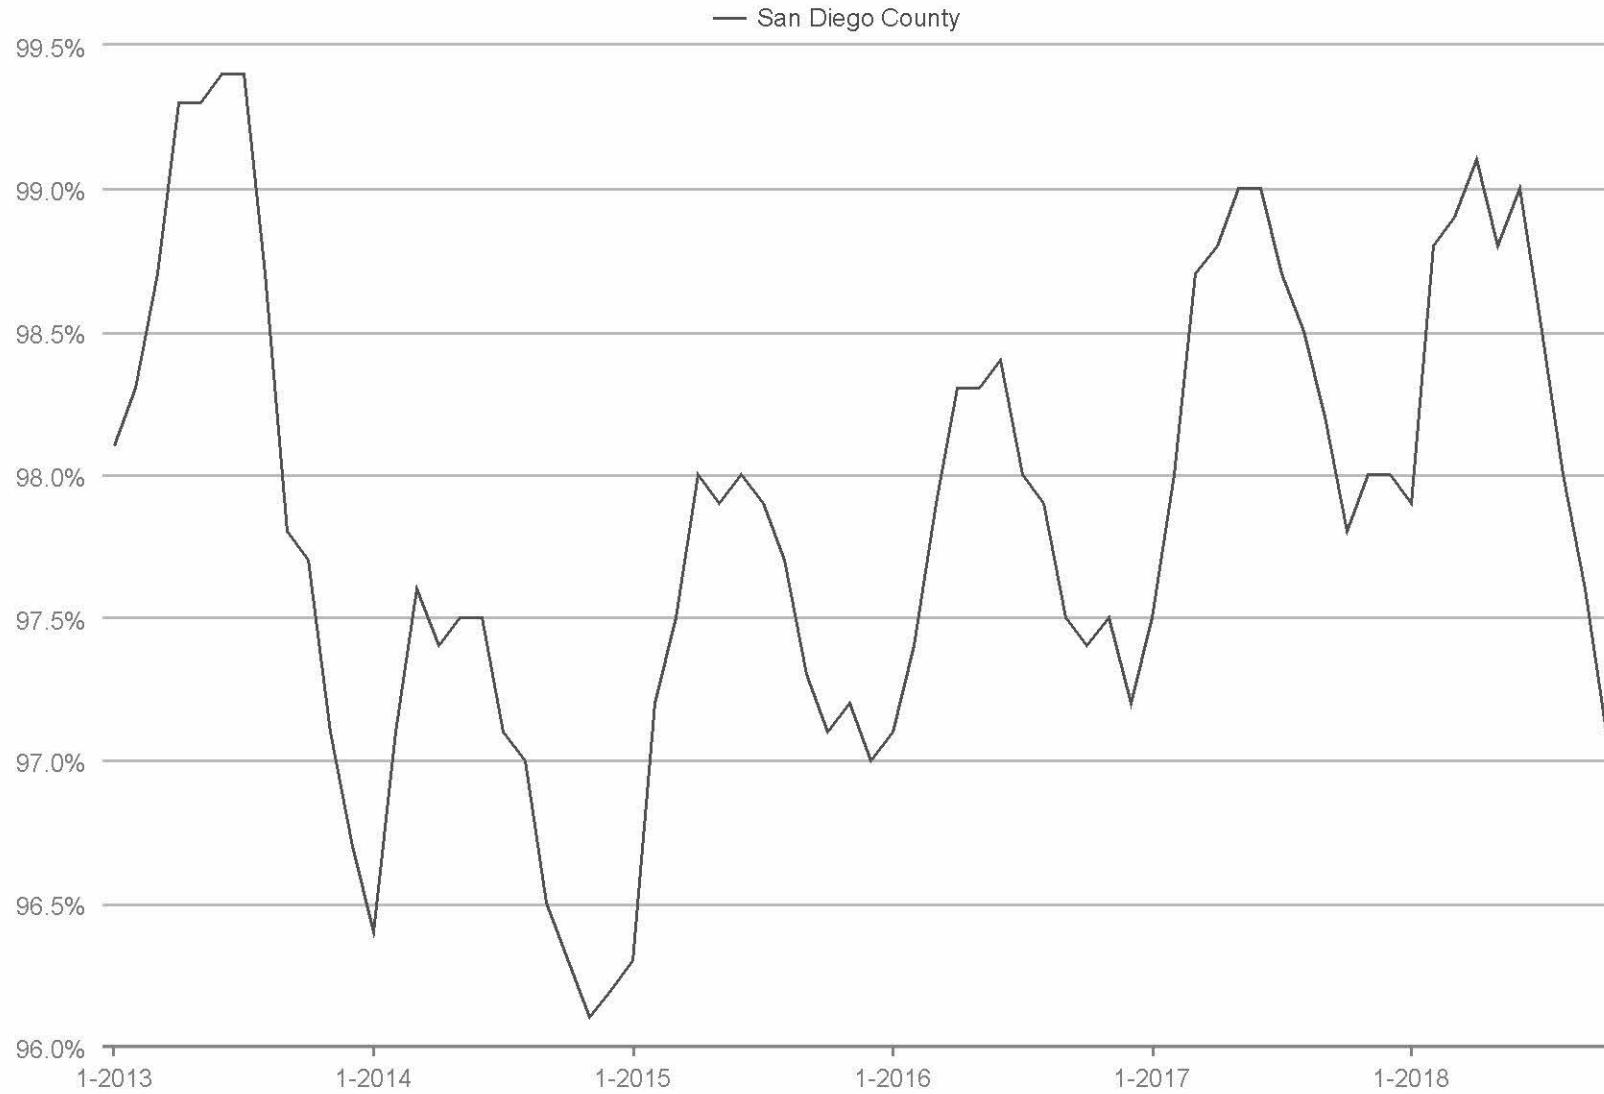

Median Percent of Original Price

San Diego County: Detached

Each data point is one month of activity. Data is from November 3, 2018.

All data from SPN®. Data deemed reliable but not guaranteed. InfoSparks © 2018 ShowingTime.