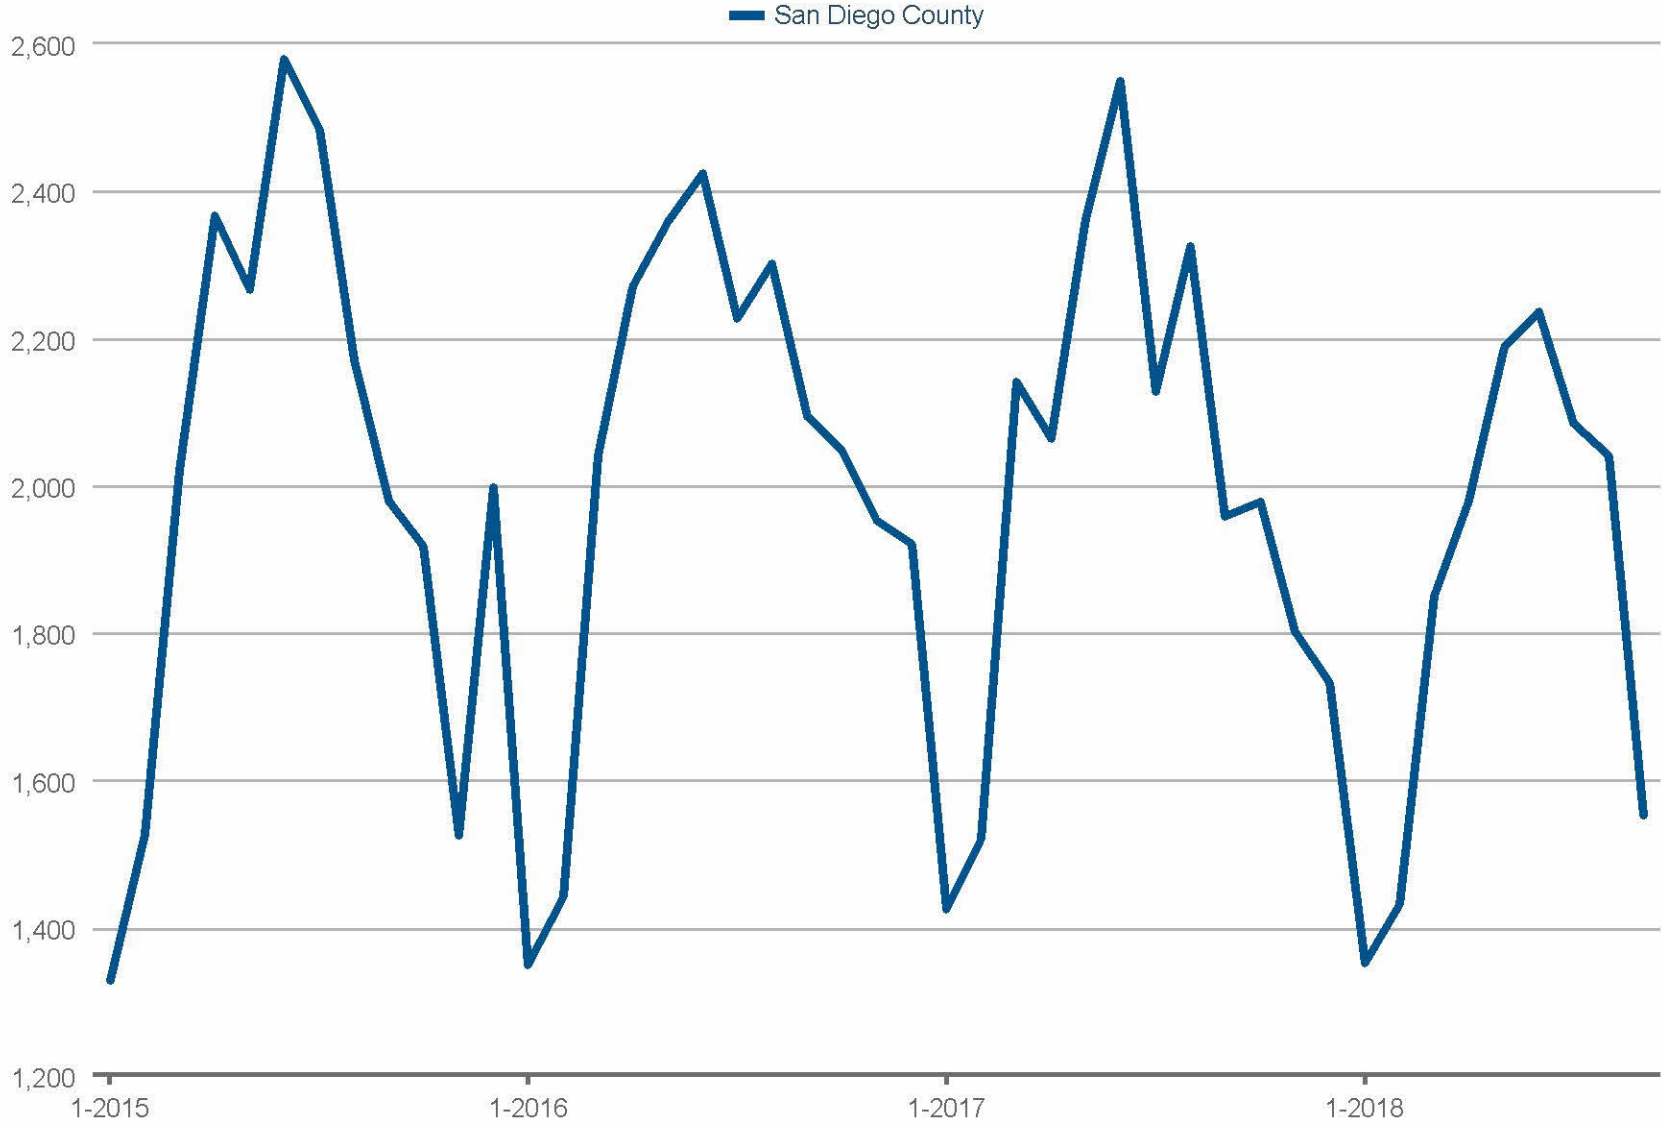

**Sold Listings**

San Diego County: Detached

Each data point is one month of activity. Data is from October 7, 2018.

All data from SPN®. Data deemed reliable but not guaranteed. InfoSparks © 2018 ShowingTime.