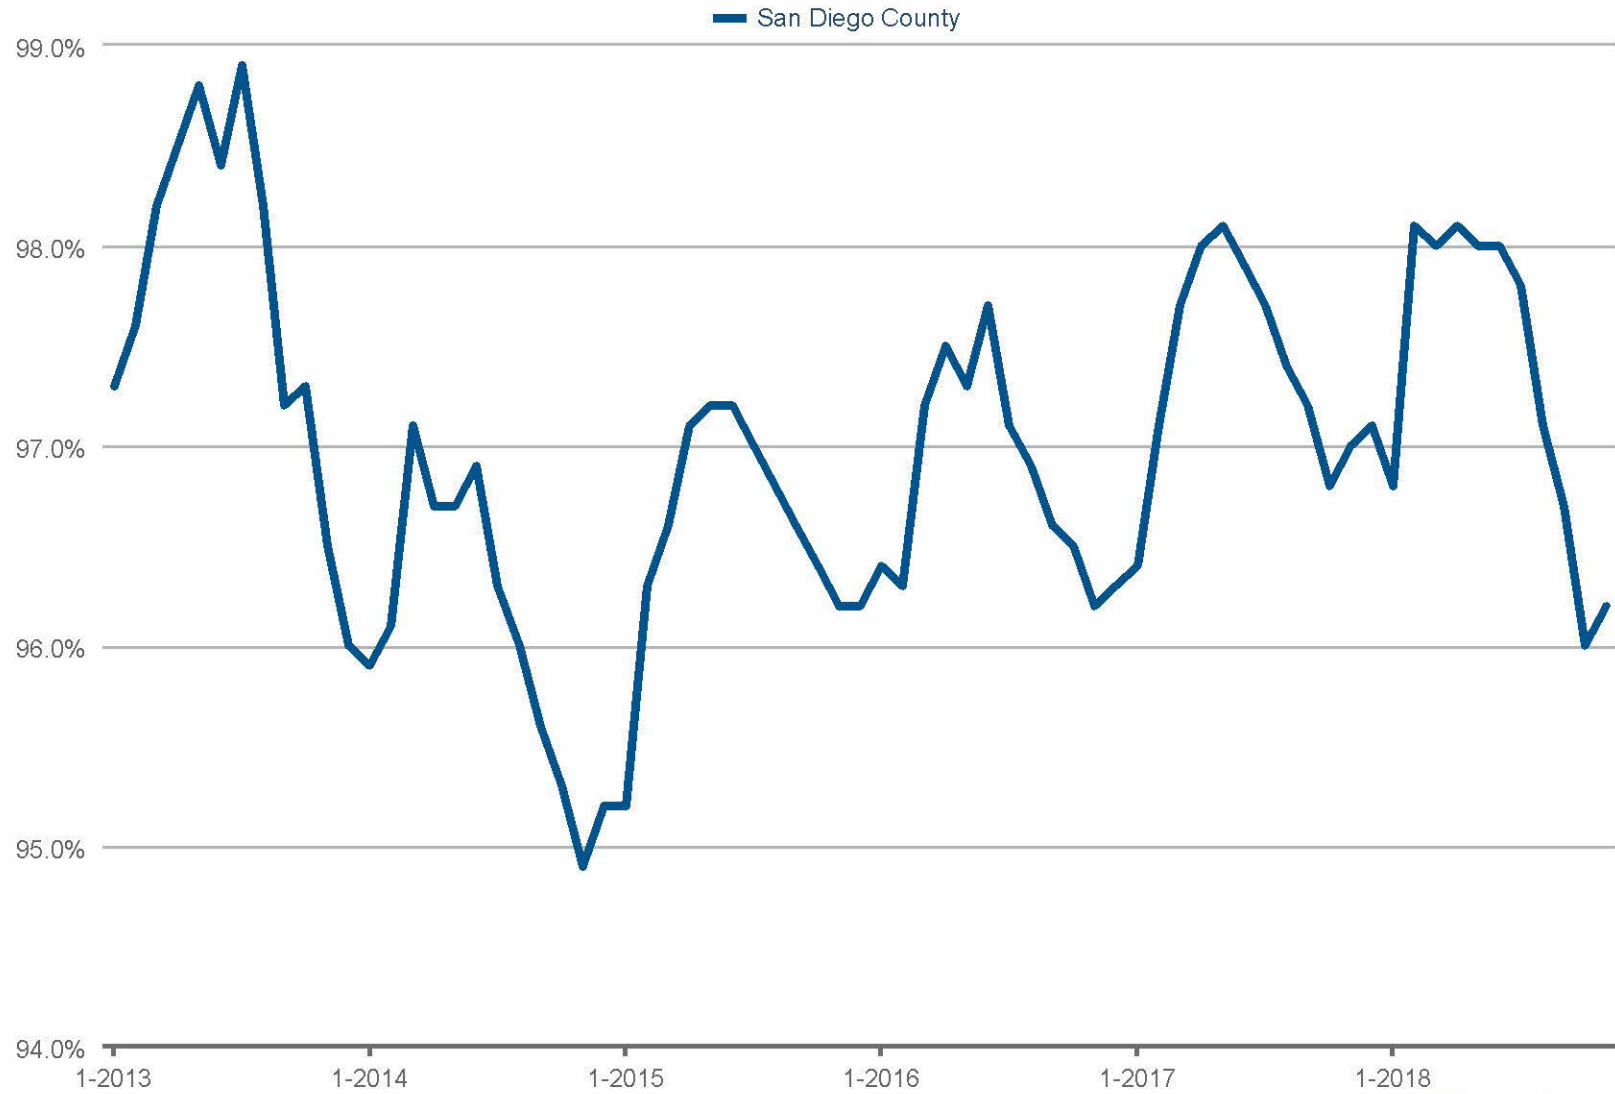

### Average Percent of Original Price

San Diego County: Detached

Each data point is one month of activity. Data is from December 1, 2018.

All data from SPN®. Data deemed reliable but not guaranteed. InfoSparks © 2018 ShowingTime.