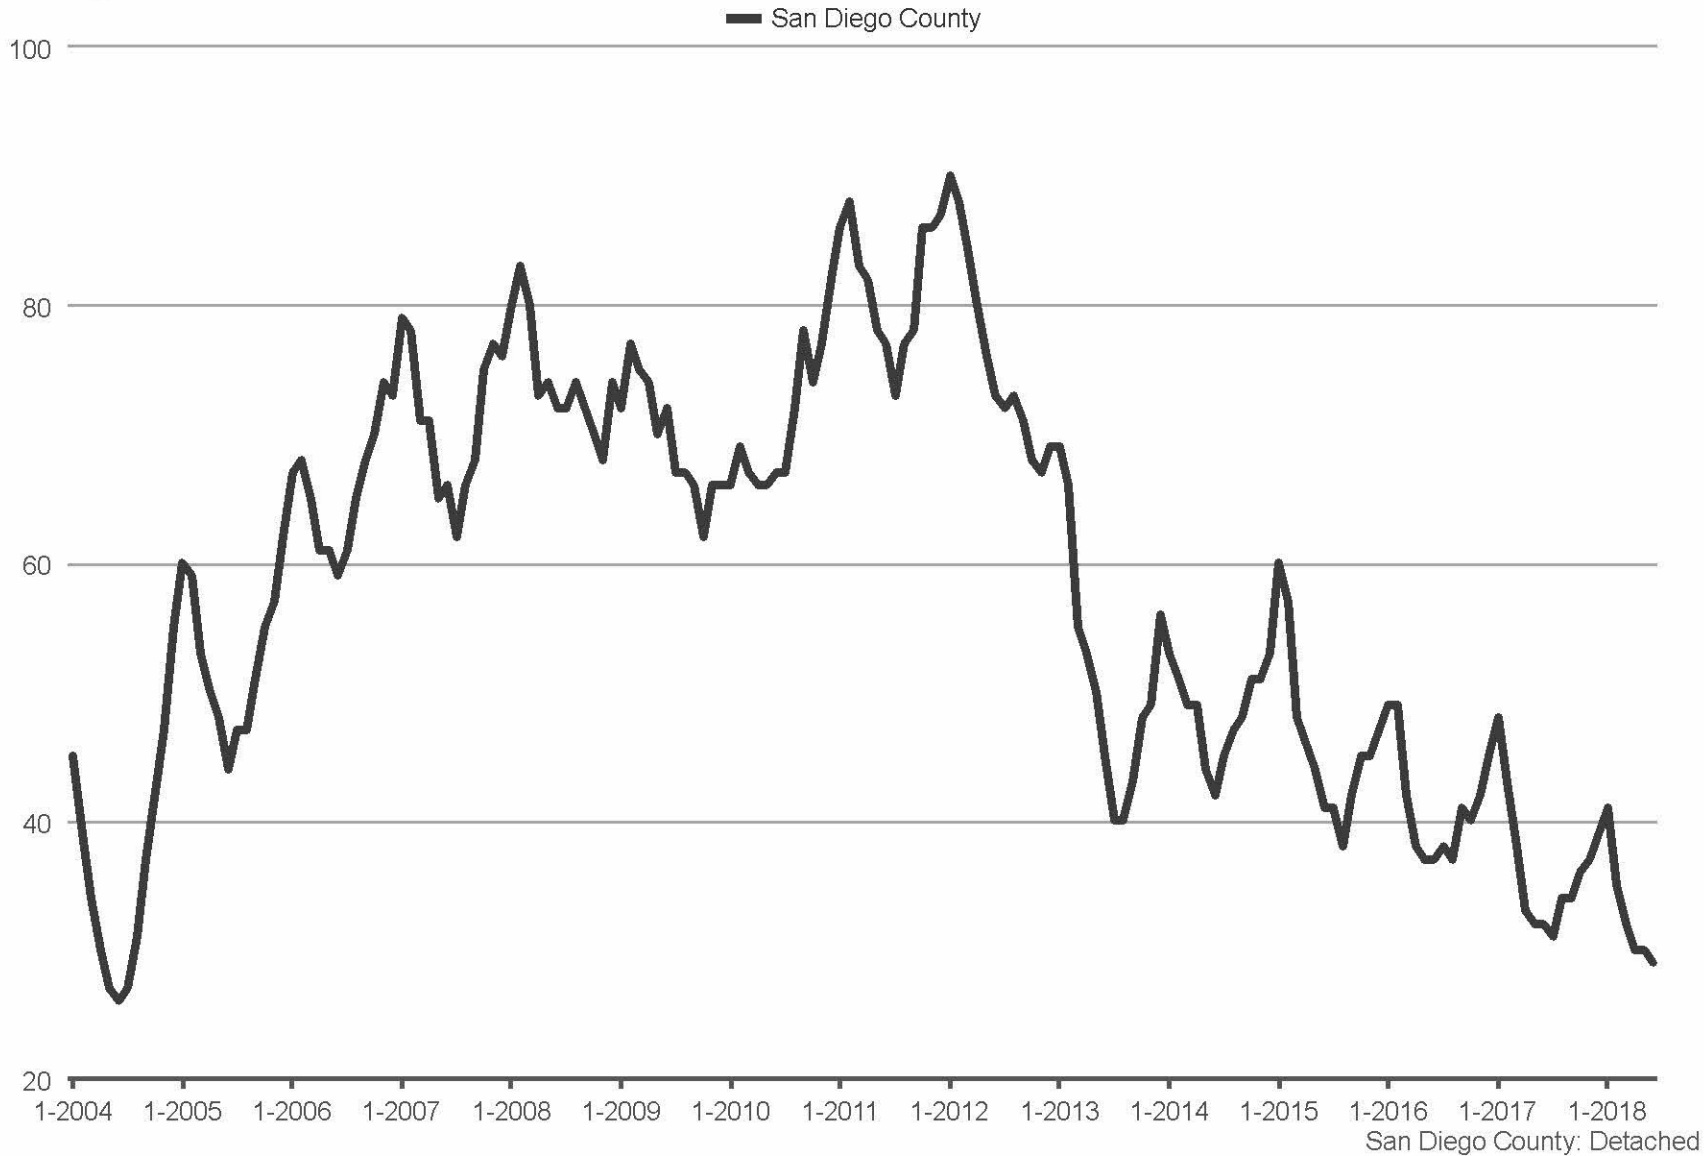

Average Market Time

Each data point is one month of activity. Data is from July 2, 2018.