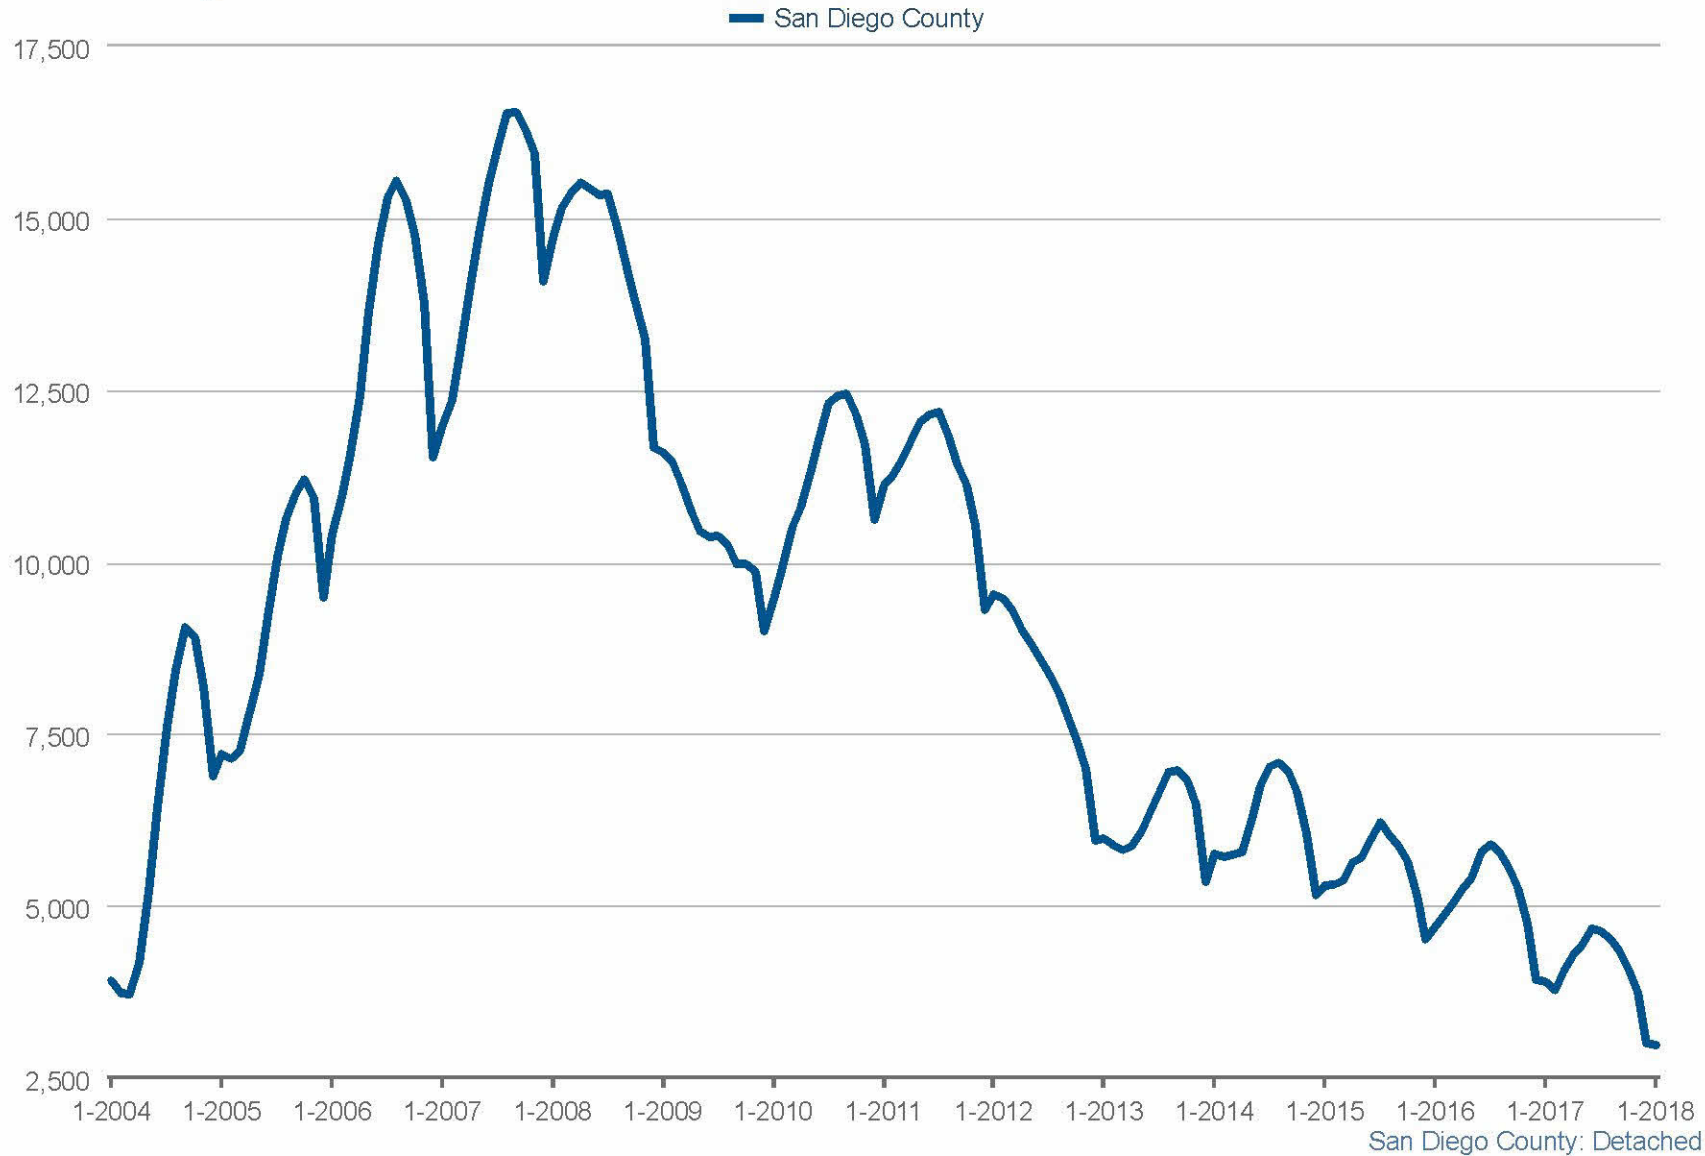

Active Listings

Each data point is one month of activity. Data is from February 2, 2018.

This information is deemed reliable but not guaranteed. The information and the compilation from which they are derived is protected by copyright.