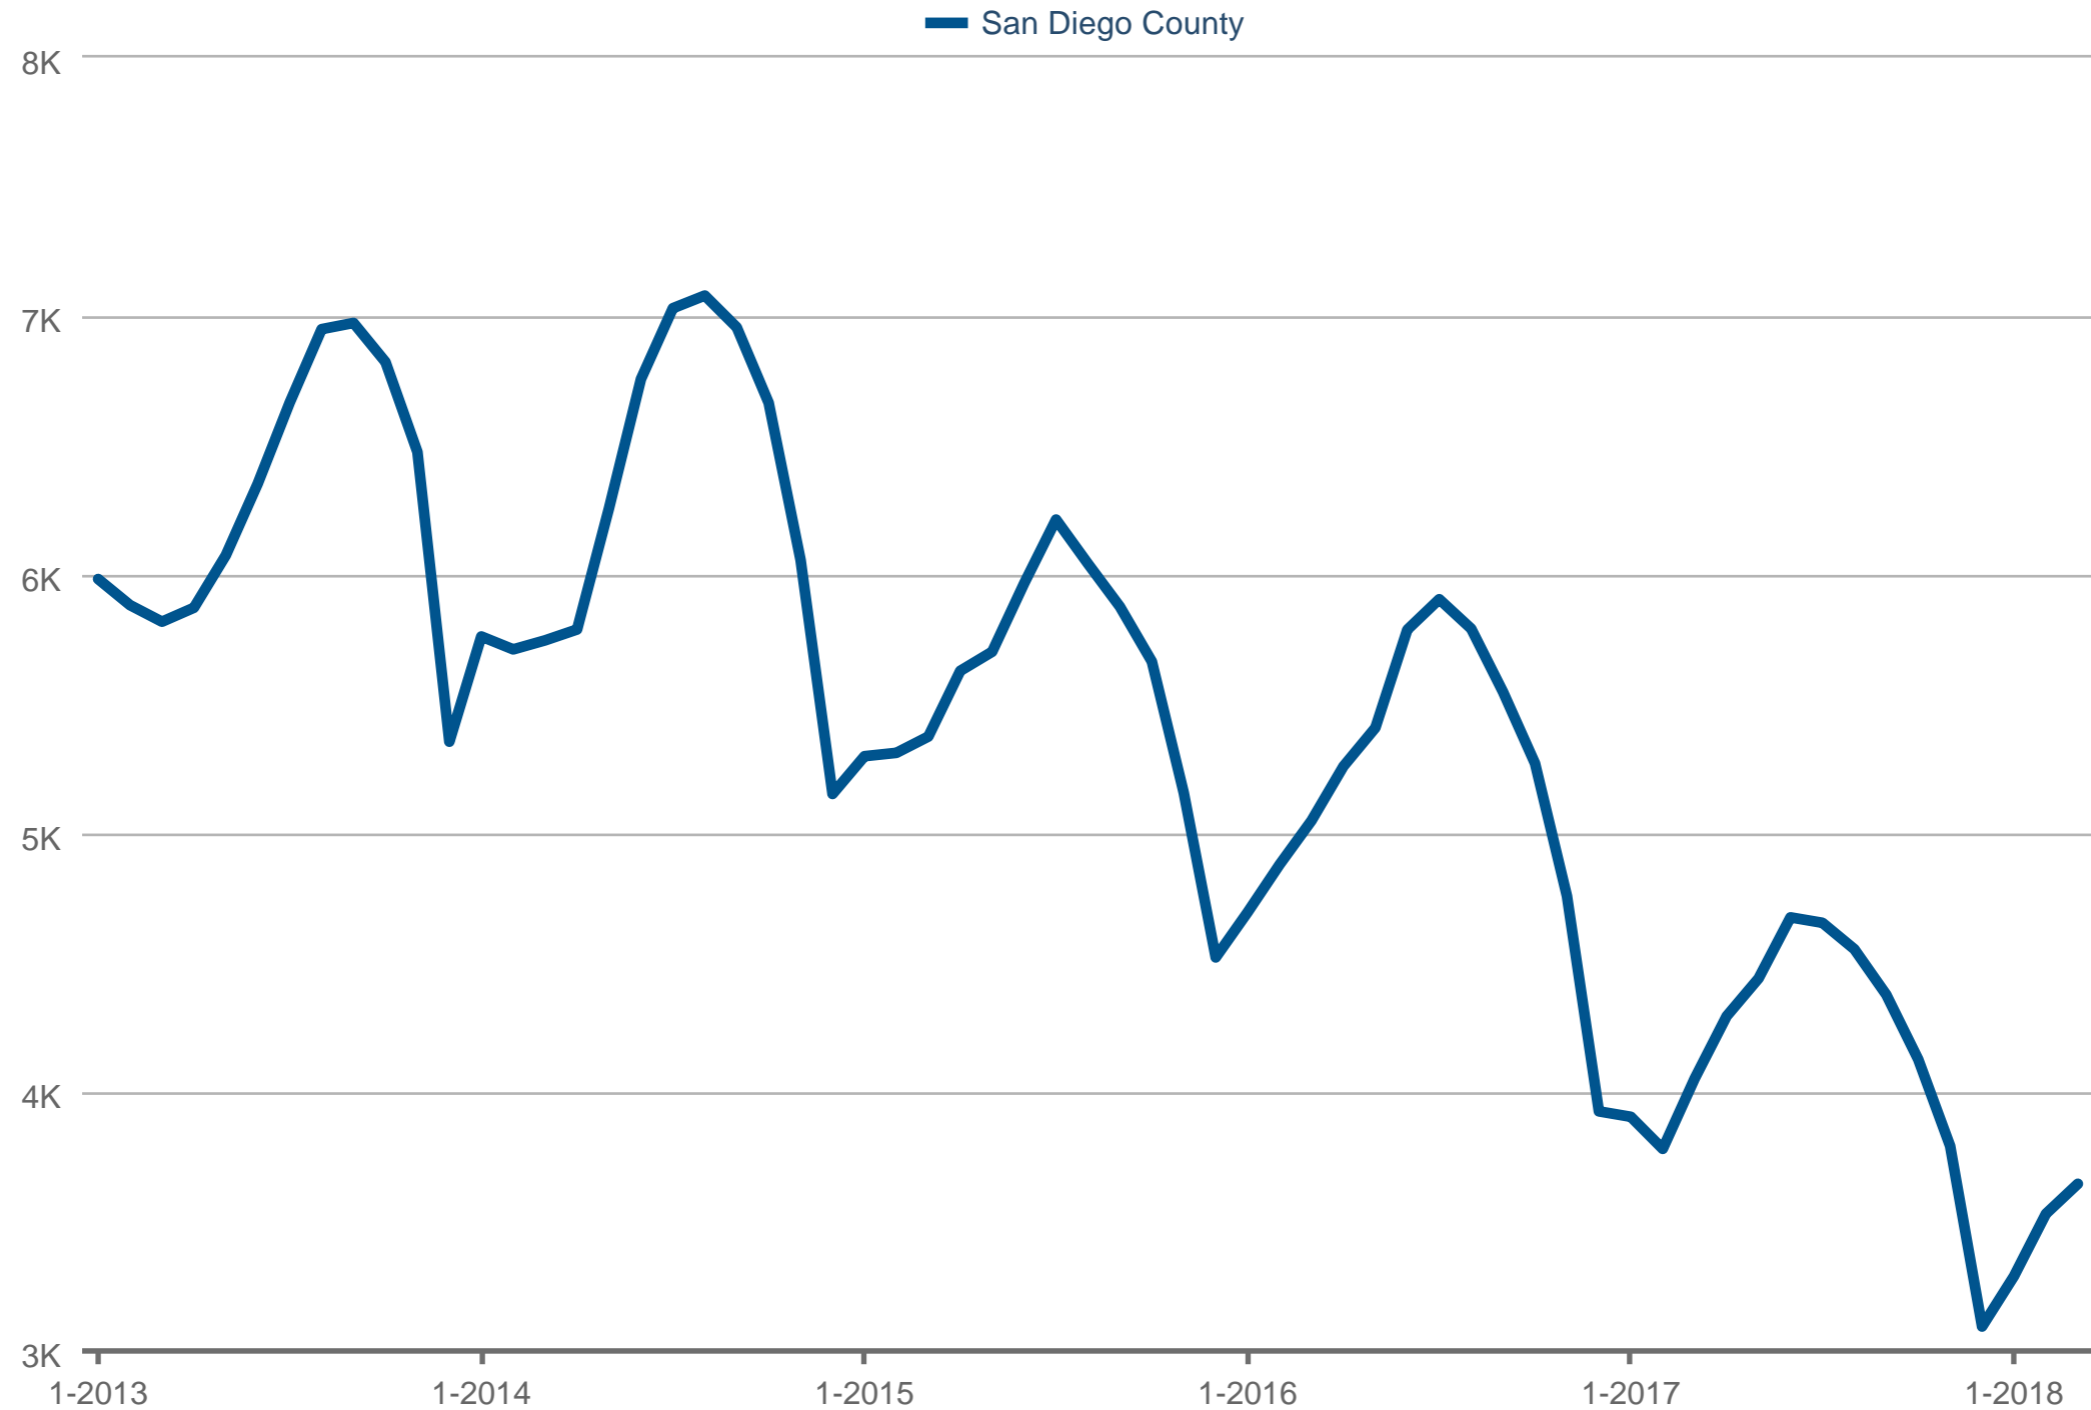

Active Listings

San Diego County: Detached

Each data point is one month of activity. Data is from April 5, 2018.

This information is deemed reliable but not guaranteed. The information and the compilation from which they are derived is protected by copyright.