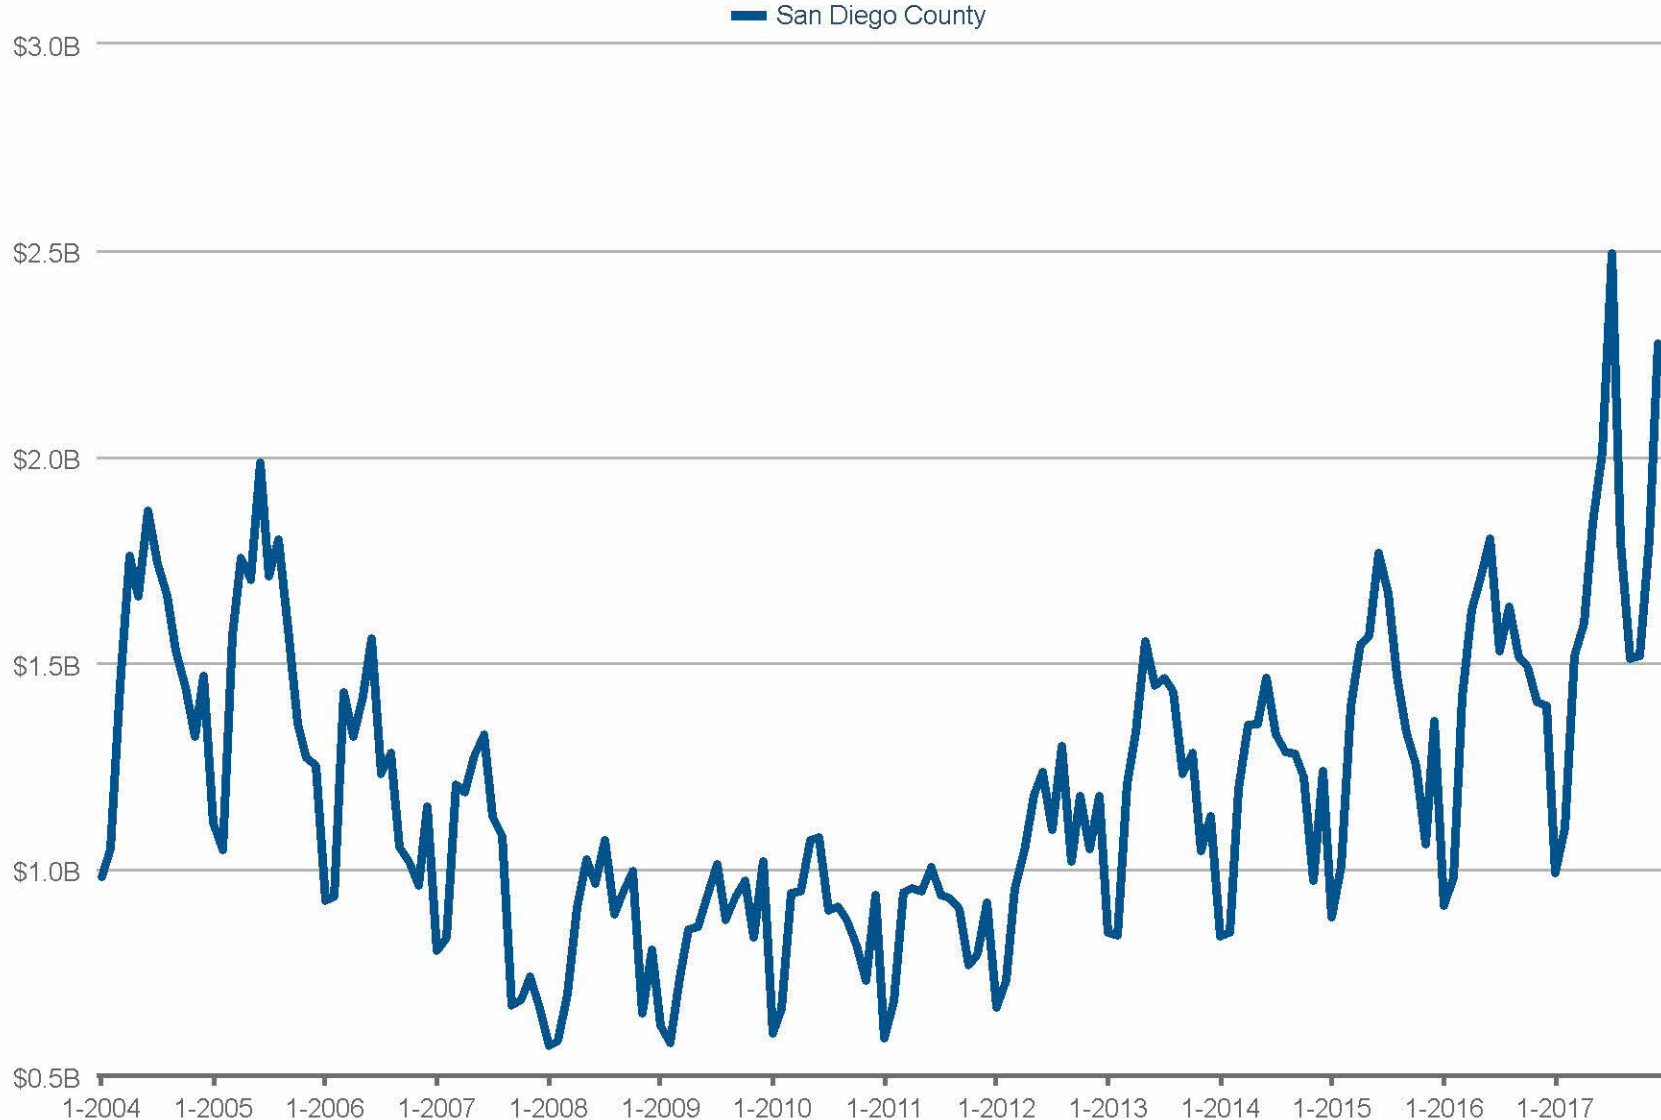

Dollar Volume of Closed Sales

San Diego County: Detached

Each data point is one month of activity. Data is from January 1, 2018.

This information is deemed reliable but not guaranteed. The information and the compilation from which they are derived is protected by copyright.
Compilation © 2018 Sandicor®, Inc. InfoSparks © 2018 ShowingTime.