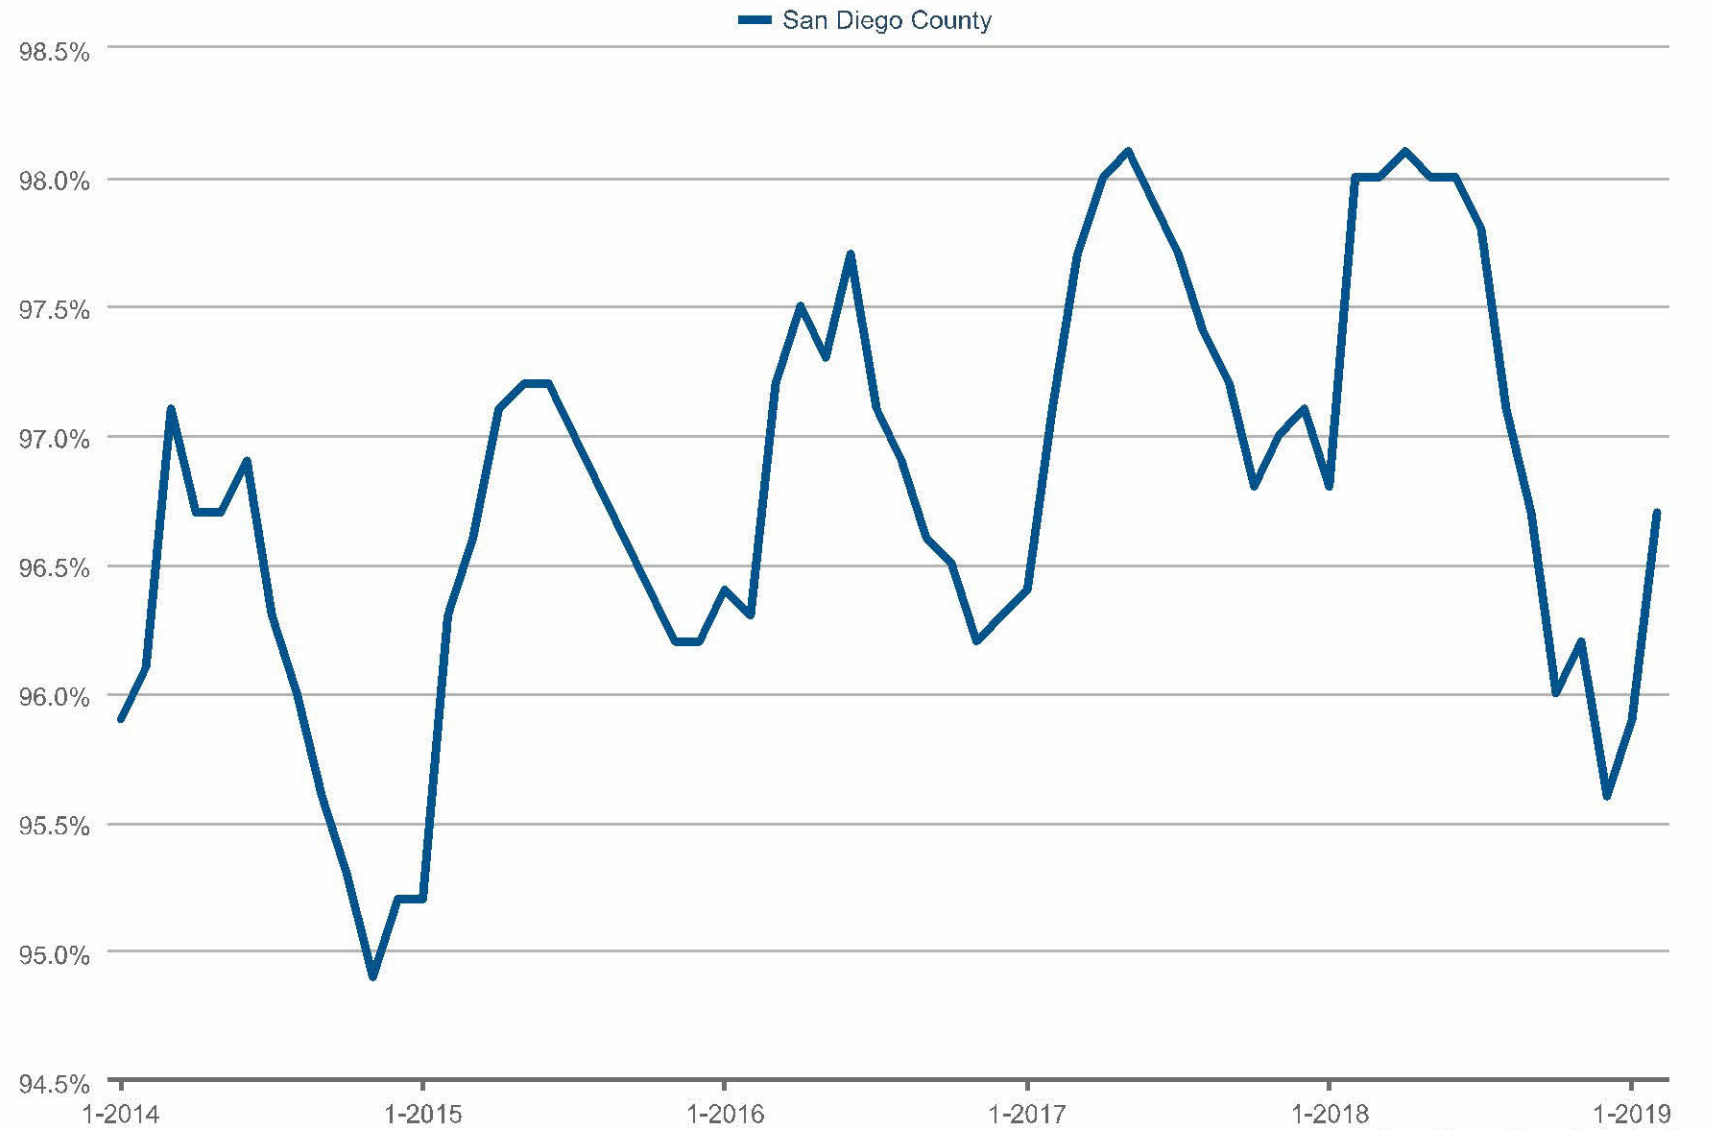

Average Percent of Original Price

San Diego County: Detached

Each data point is one month of activity. Data is from March 5, 2019.

All data from SPN®. Data deemed reliable but not guaranteed. InfoSparks © 2019 ShowingTime.