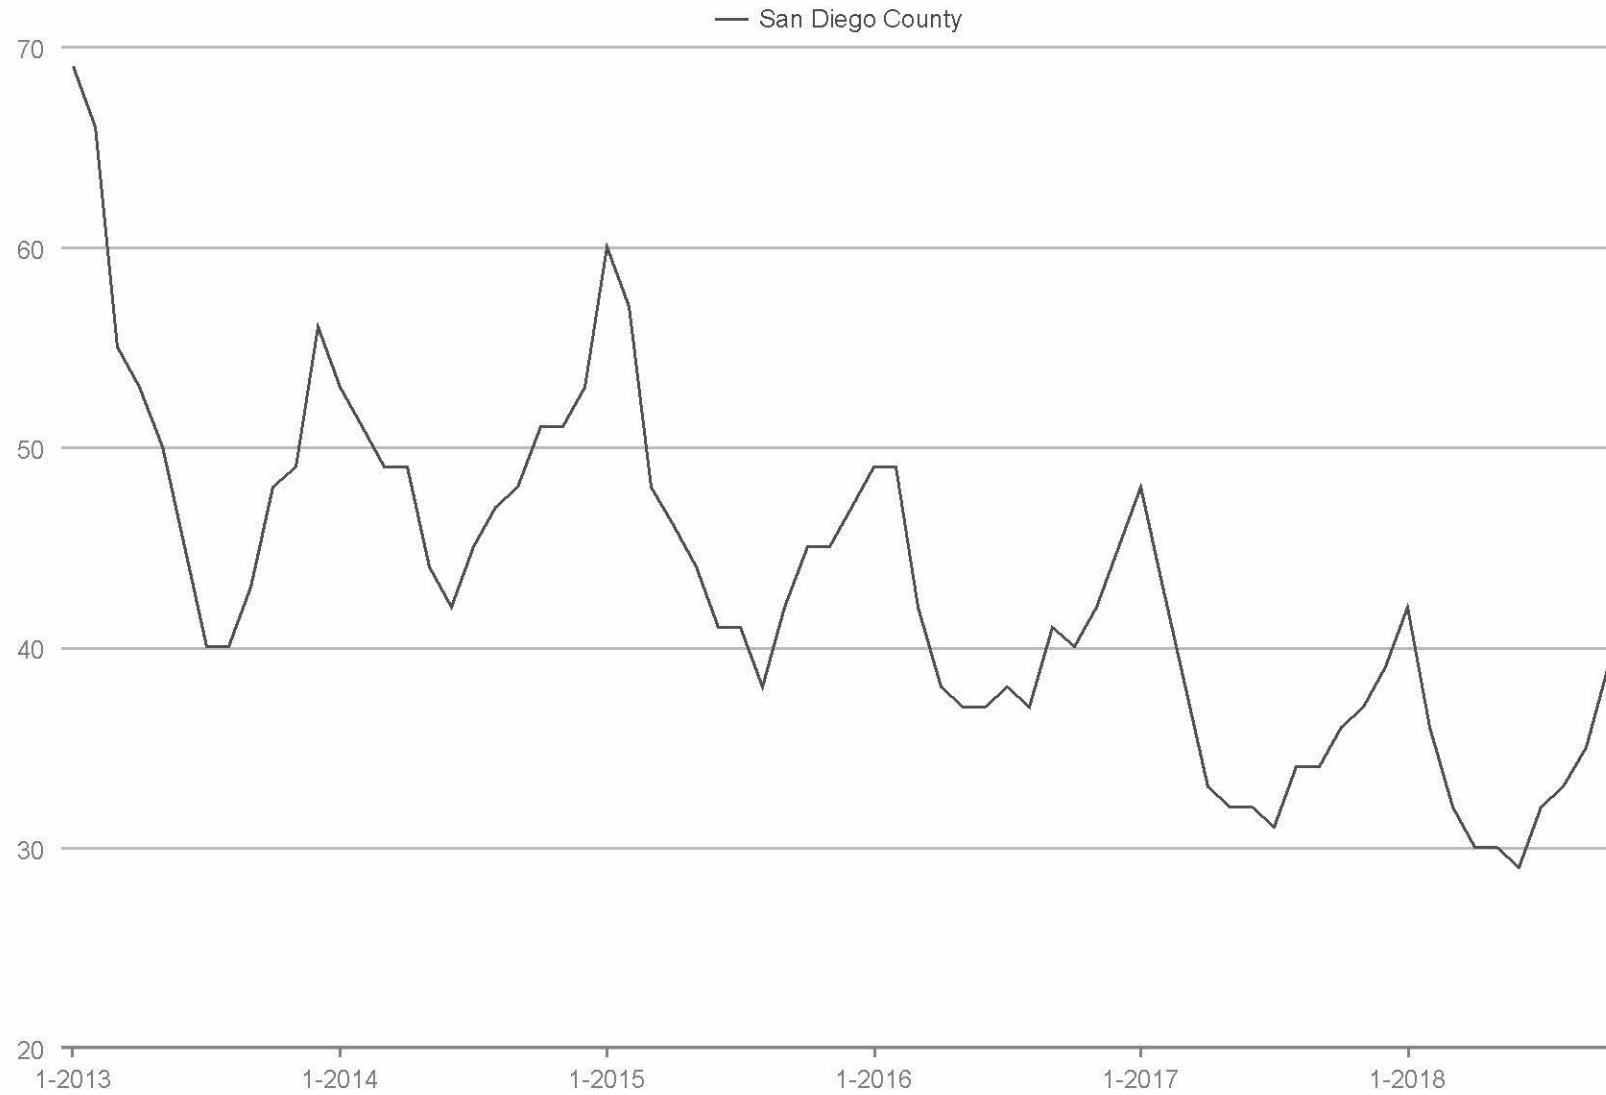

Average Market Time

San Diego County: Detached

Each data point is one month of activity. Data is from November 3, 2018.

All data from SPN®. Data deemed reliable but not guaranteed. InfoSparks © 2018 ShowingTime.