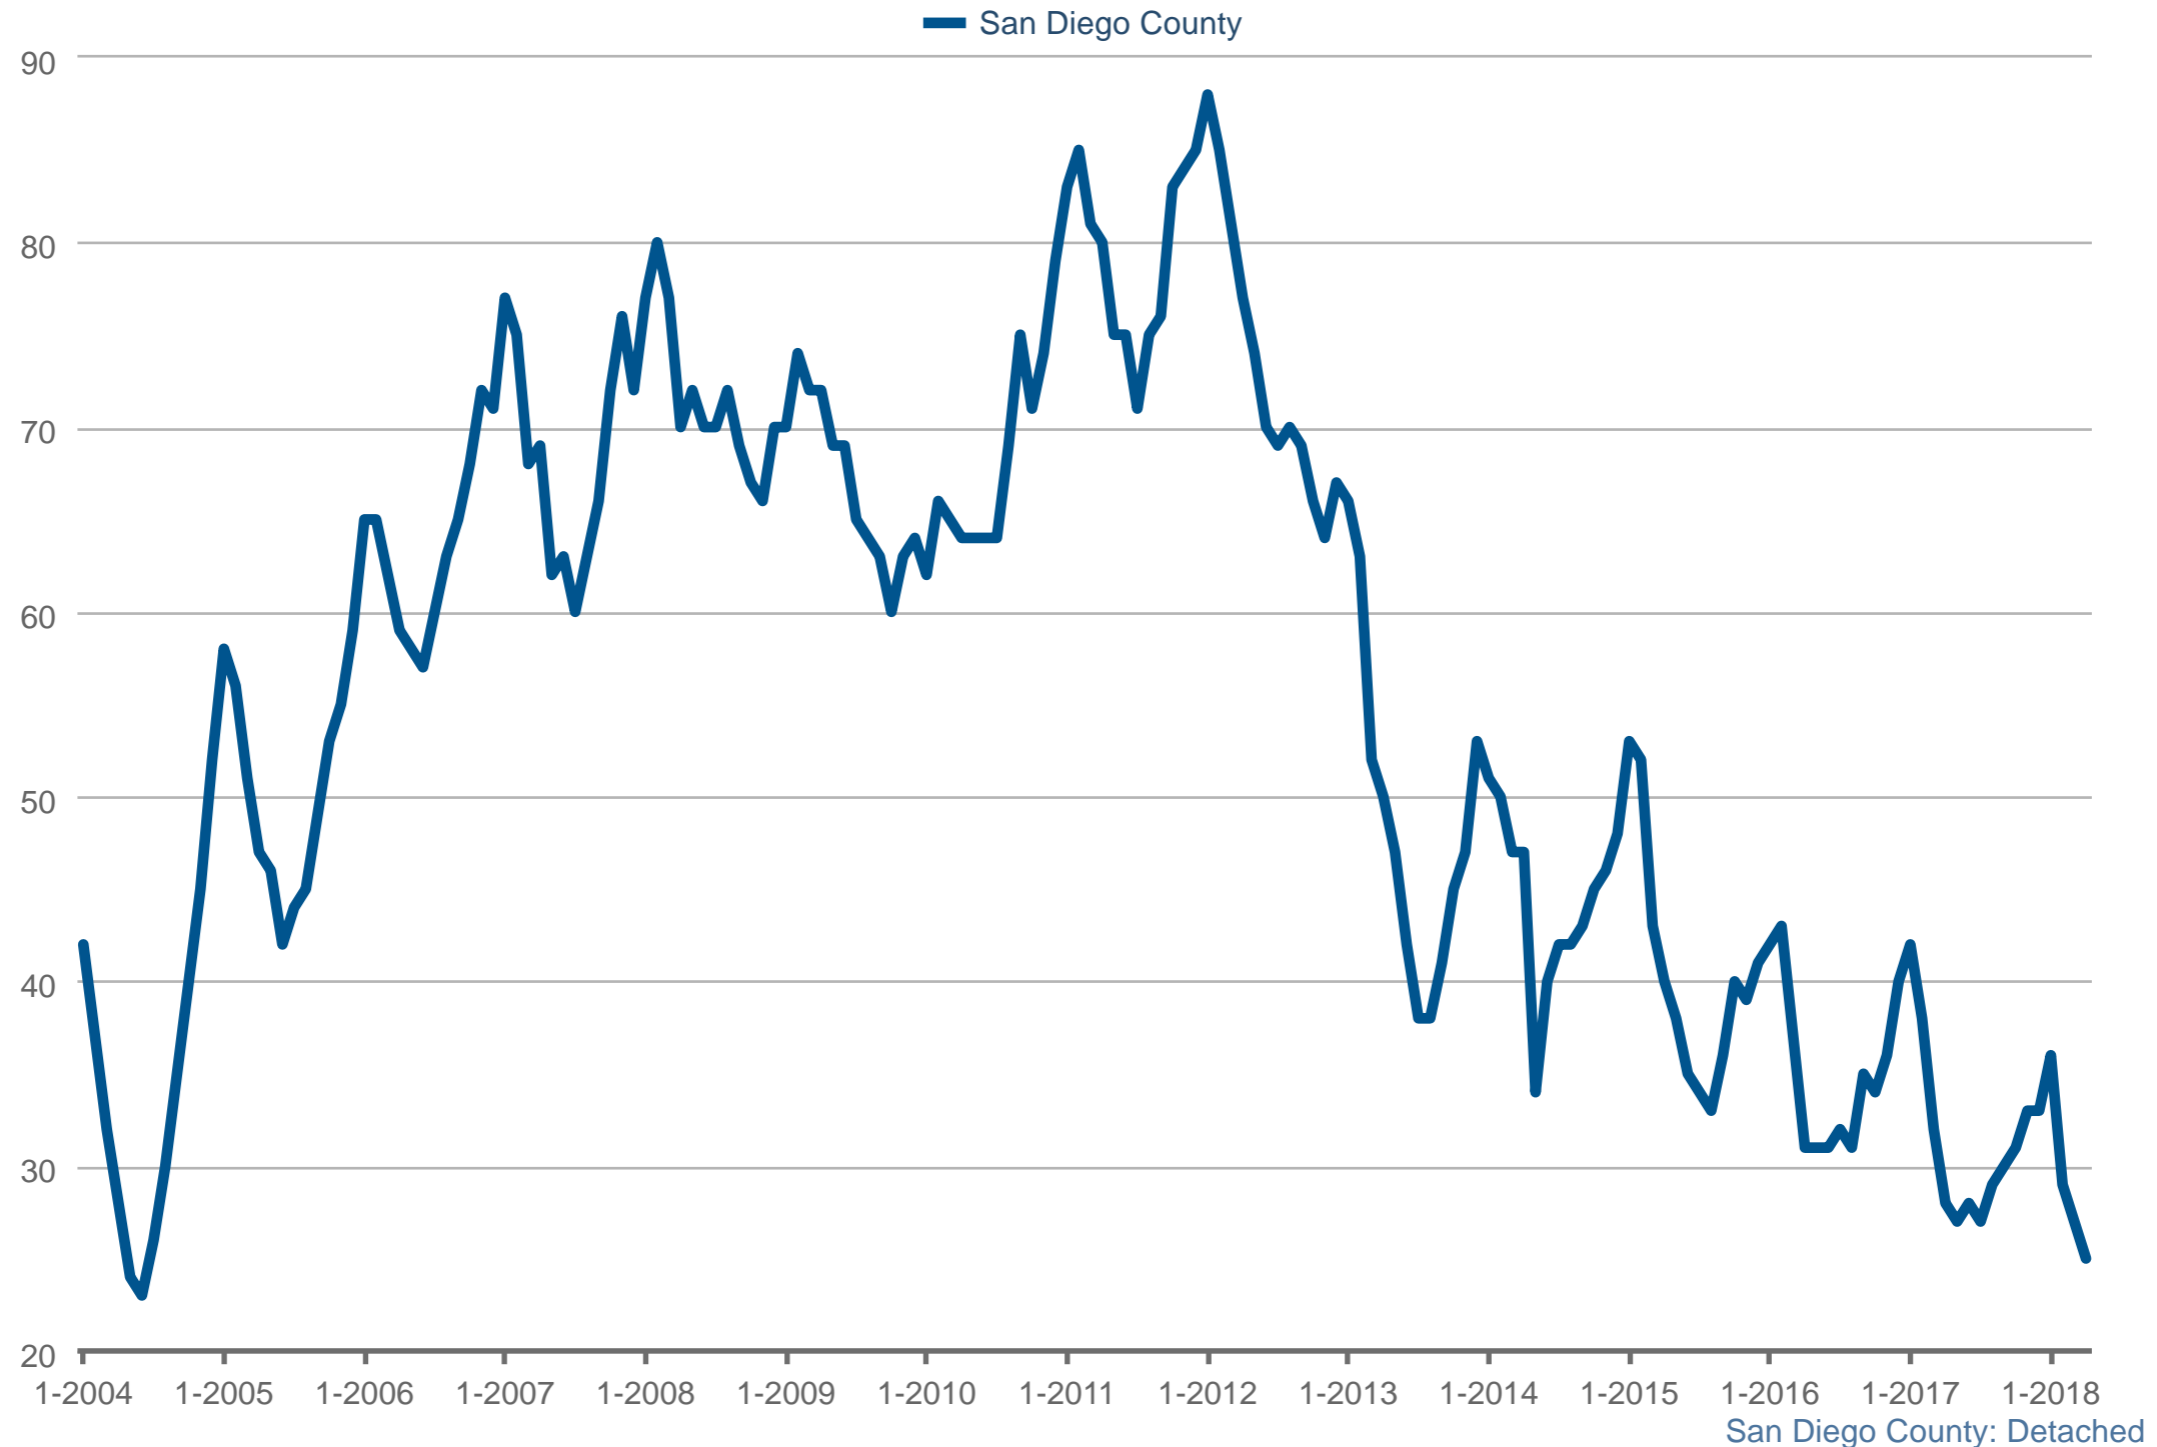

### Average Active Market Time

San Diego County: Detached  
Each data point is one month of activity. Data is from May 5, 2018.

This information is deemed reliable but not guaranteed. The information and the compilation from which they are derived is protected by copyright.  
Compilation © 2018 Sandicor®, Inc. InfoSparks © 2018 ShowingTime.