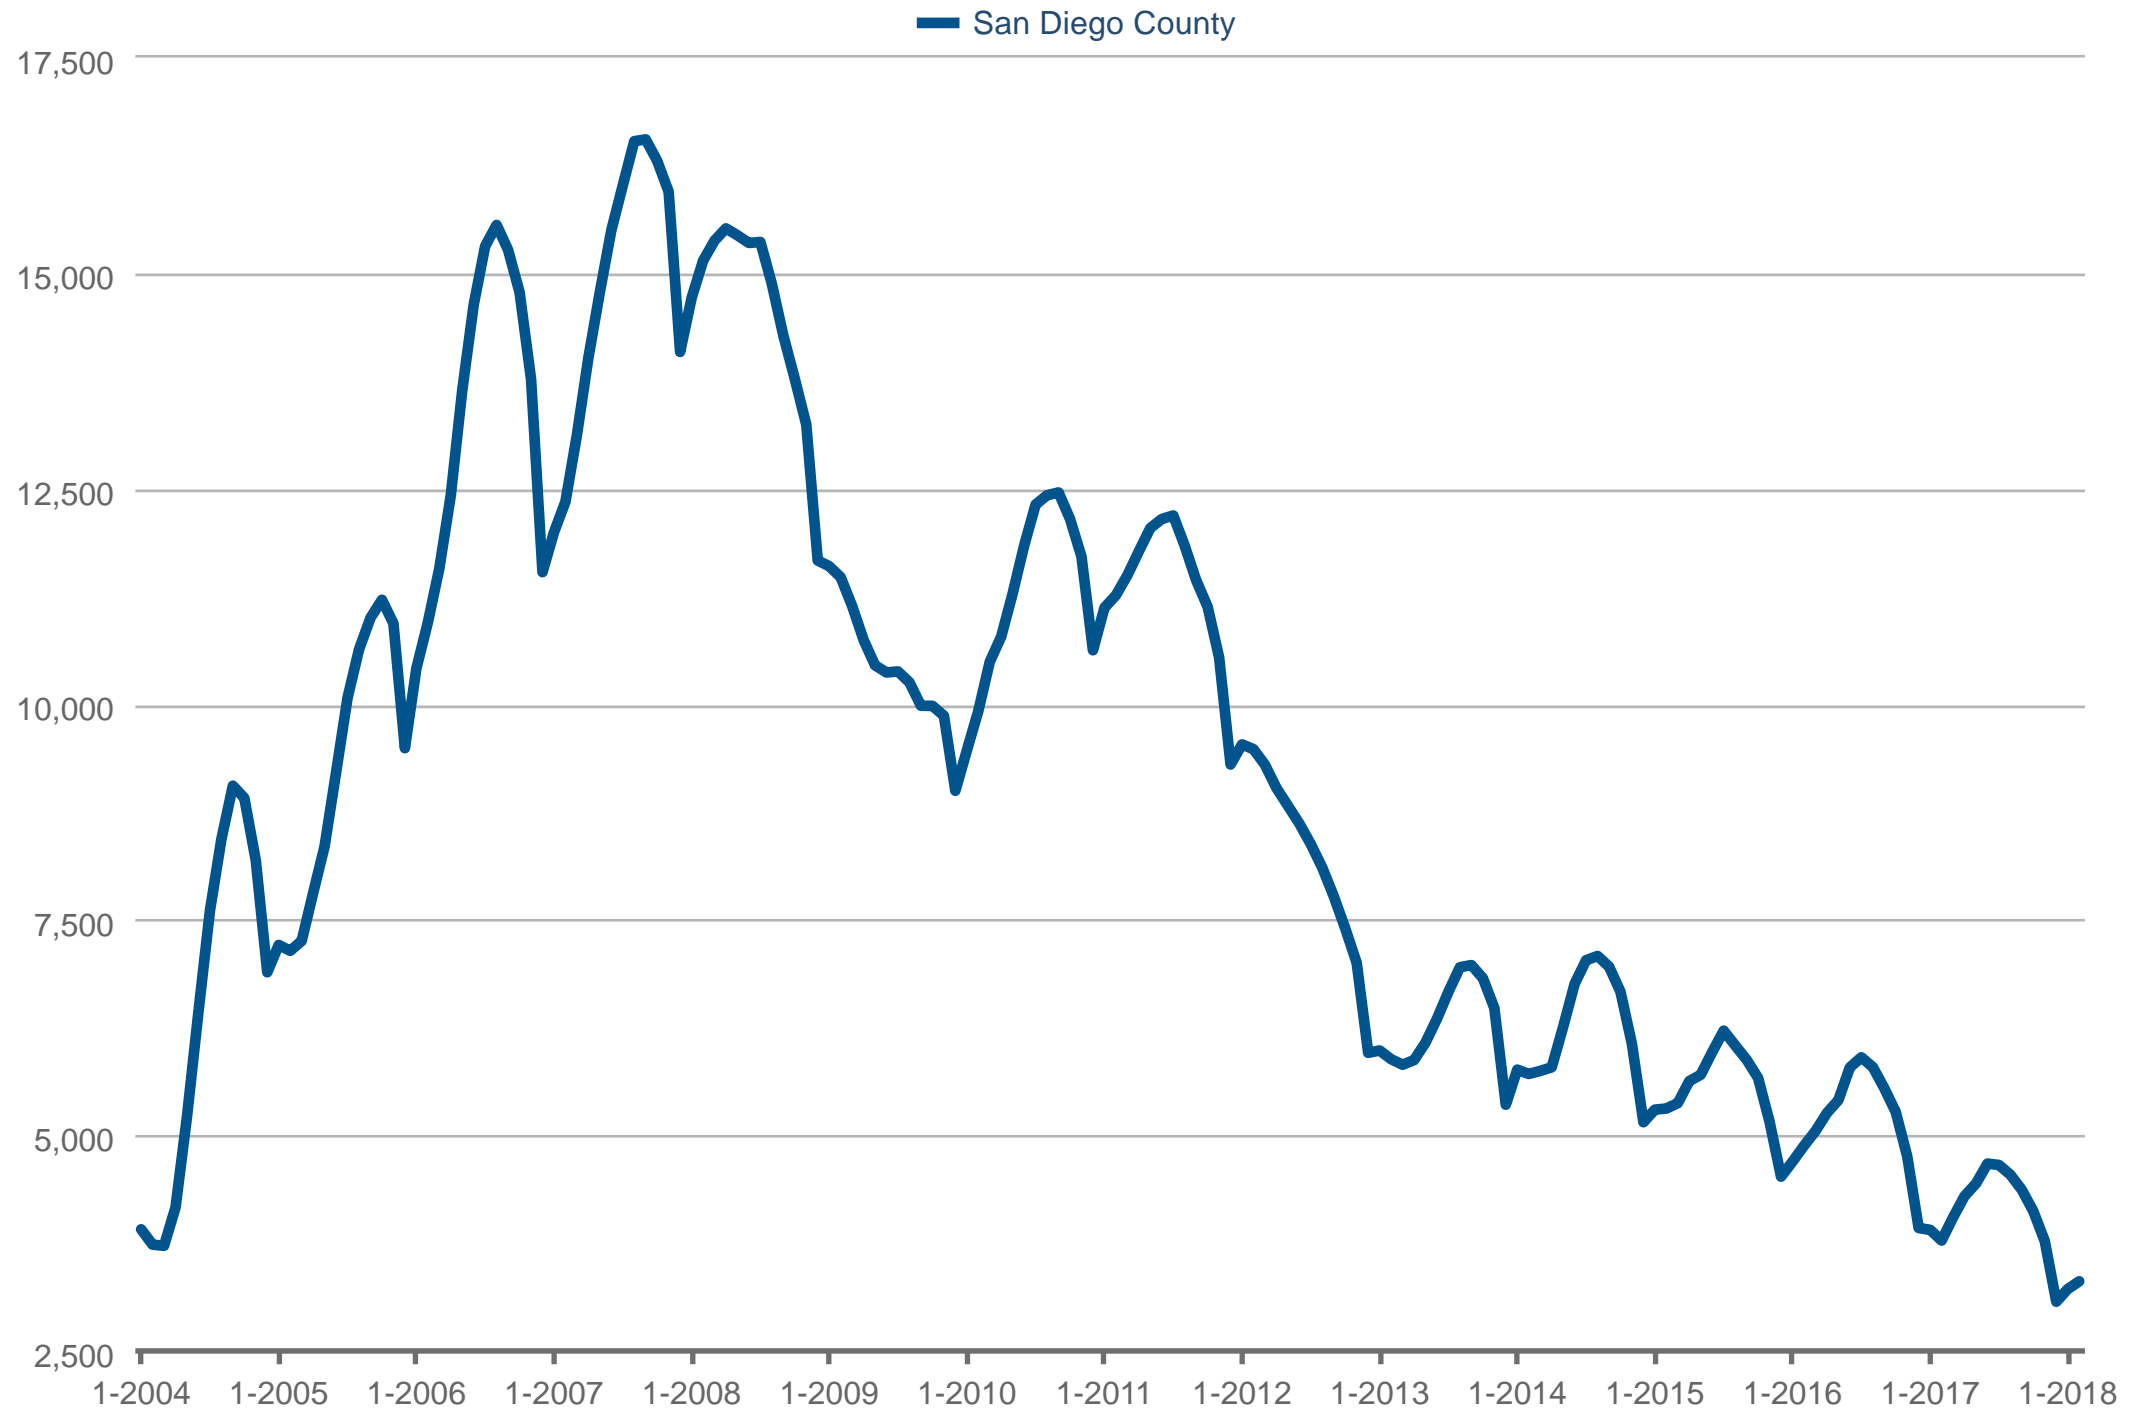

Active Listings

San Diego County: Detached

Each data point is one month of activity. Data is from March 3, 2018.

This information is deemed reliable but not guaranteed. The information and the compilation from which they are derived is protected by copyright.