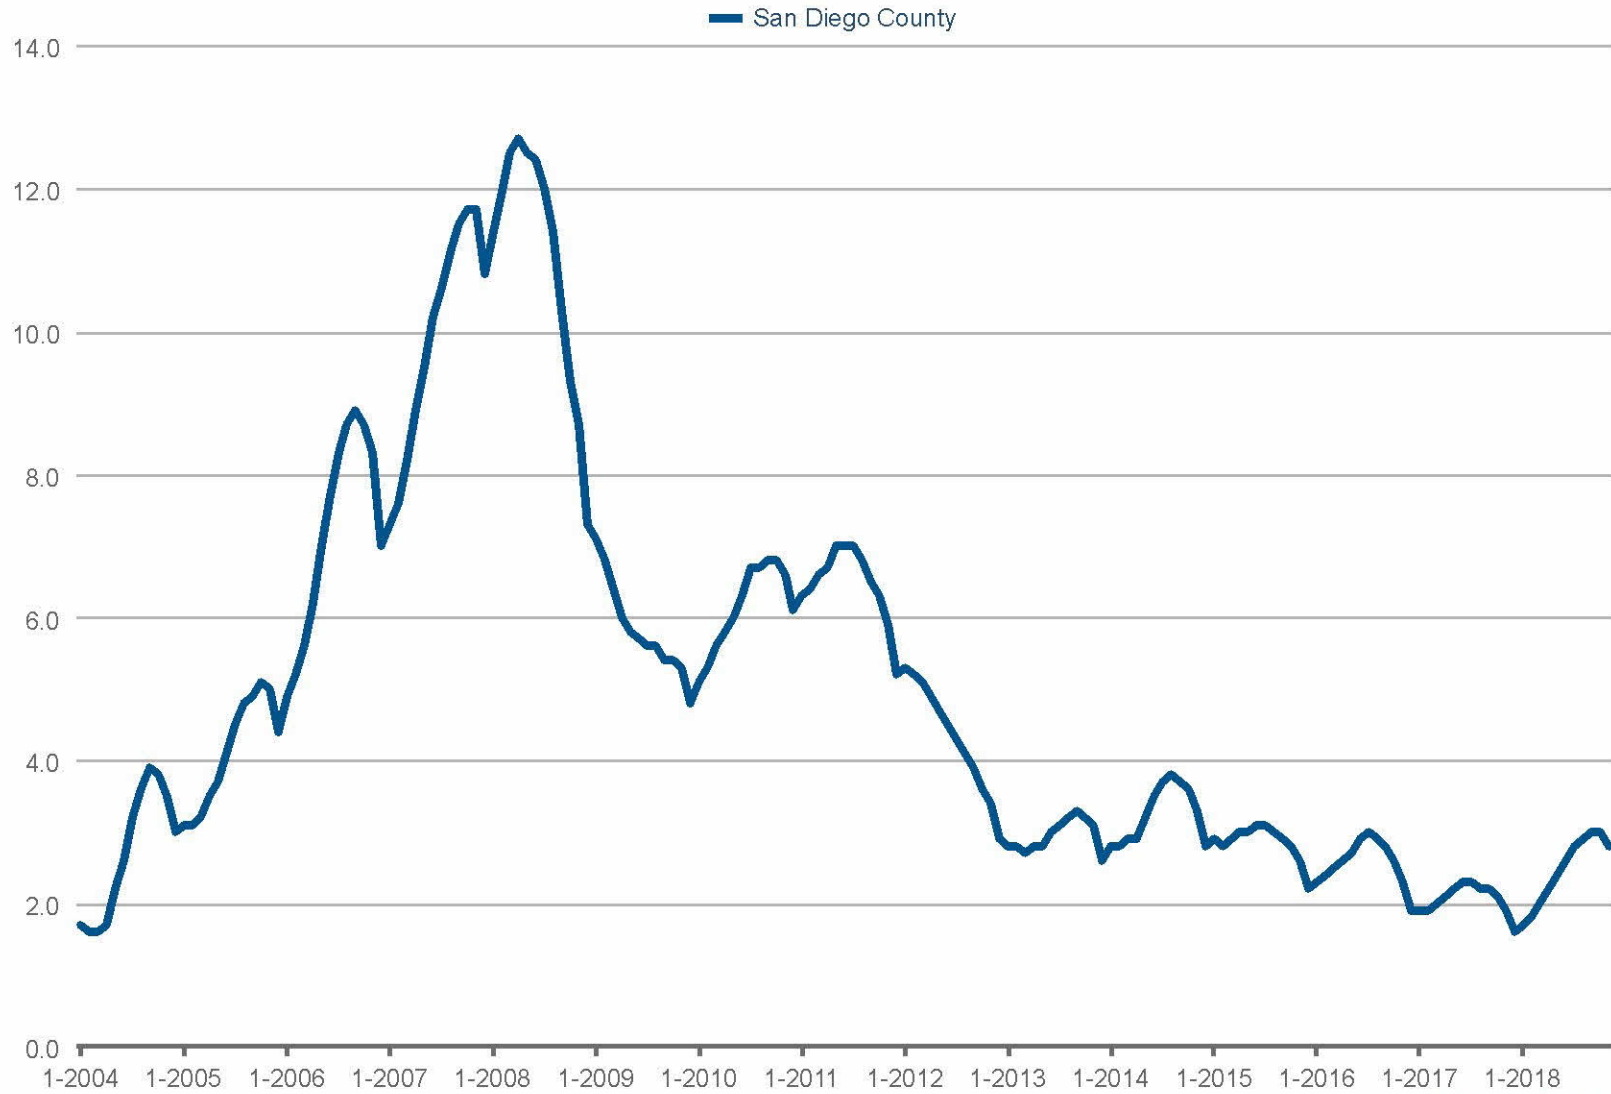

### Months Supply of Inventory Actual (Closed)

San Diego County: Detached

Each data point is one month of activity. Data is from December 1, 2018.

All data from SPN®. Data deemed reliable but not guaranteed. InfoSparks © 2018 ShowingTime.